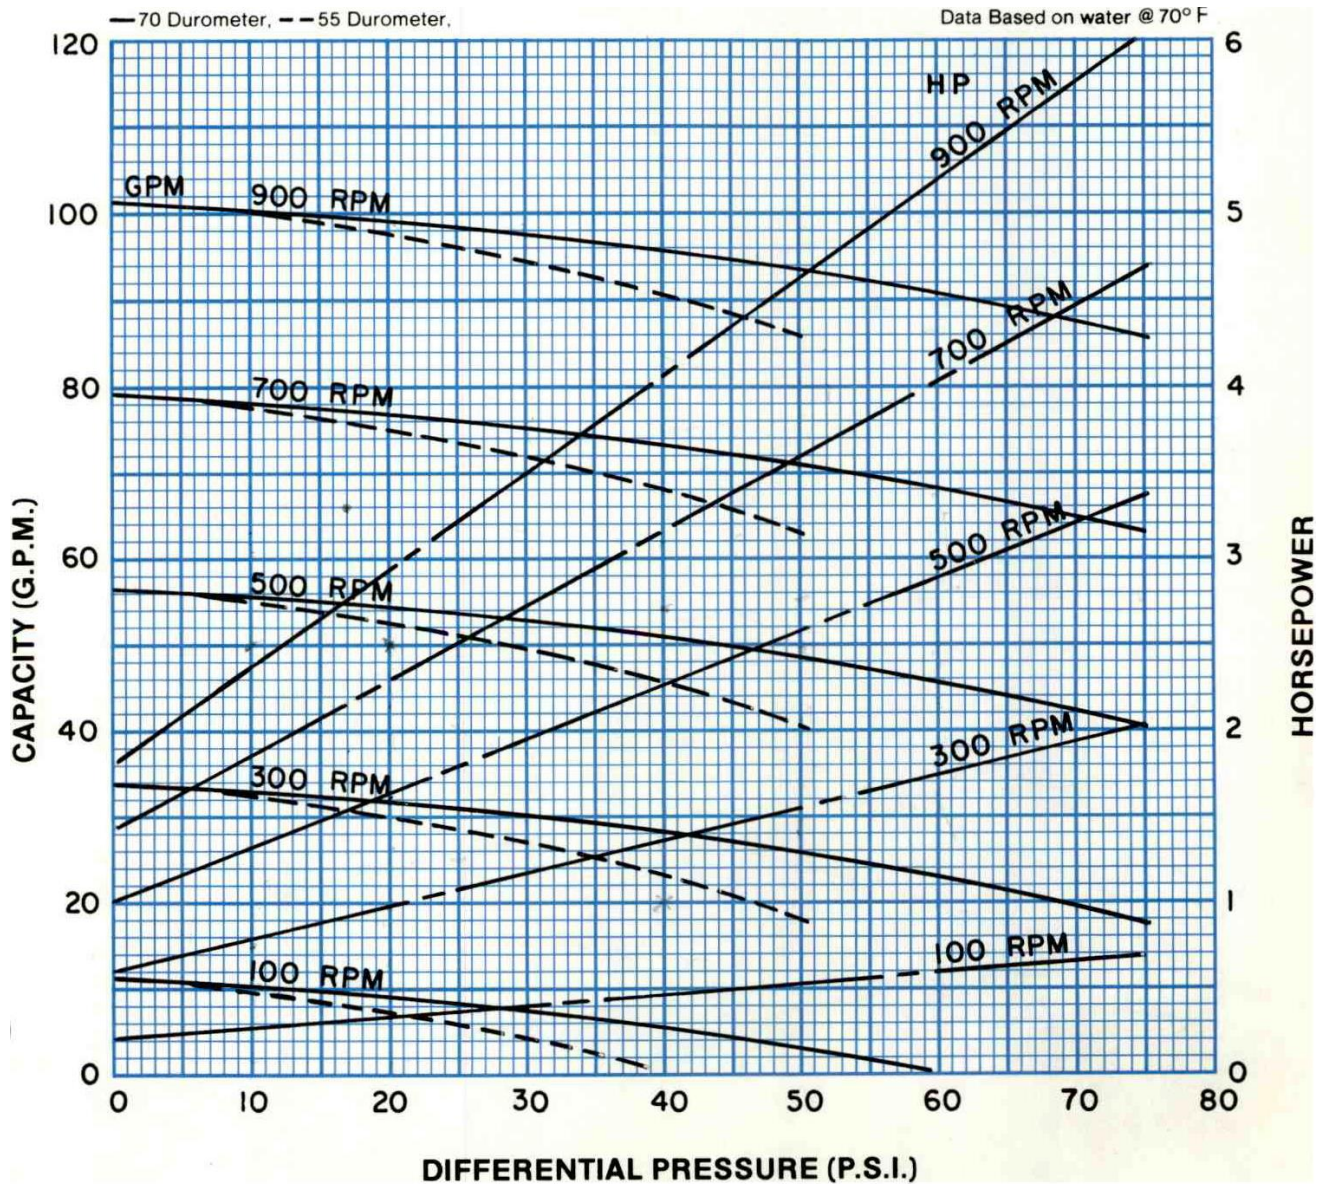

**PERFORMANCE DATA
MODEL: 1CG8**

RPM	100	300	500	700	900
NPSH REQ'D	.8	2.2	3.7	6.9	10.5
MIN. HP	1/2	1 1/2	2	3	5

Continental Pump Company

29425 State Hwy B | Warrenton, Missouri 63383 | Tel: 636-456-6006 | Fax: 636-456-4337 | Email: sales@con-pump.com
www.continentalultrapumps.com