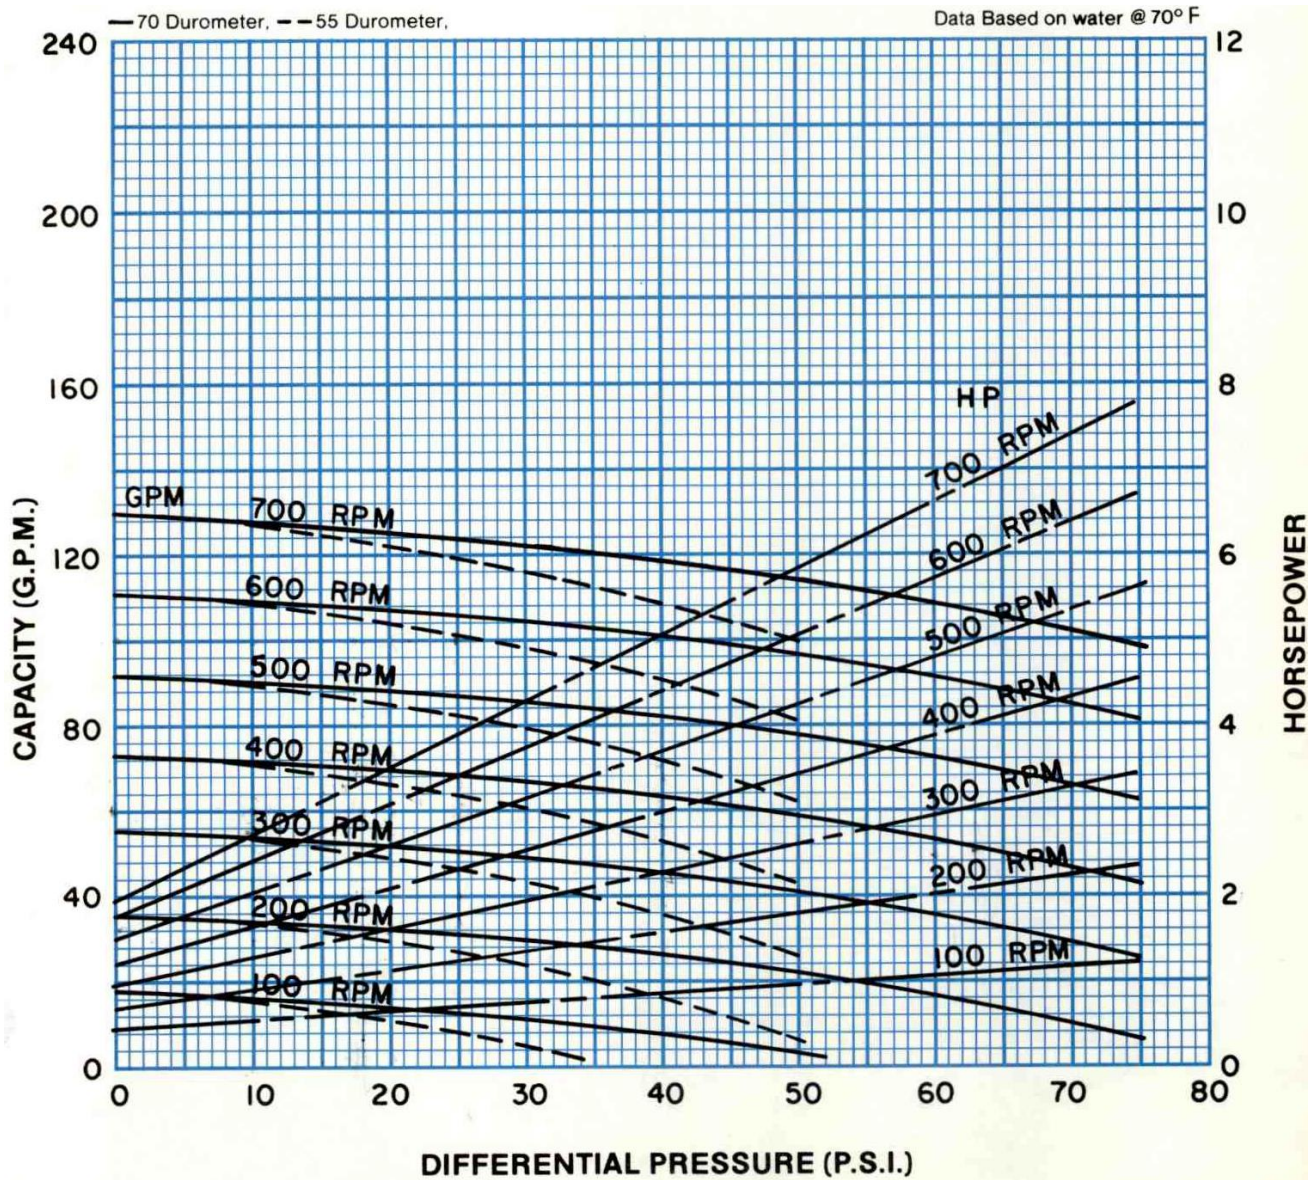

**PERFORMANCE DATA
MODEL: 1CL10**

RPM	100	200	300	400	500	600	700
NPSH REQ'D	.9	1.7	2.6	3.5	4.9	6.9	9.1
MIN. HP	1	1 1/2	2	3	5	5	5

Continental Pump Company

29425 State Hwy B | Warrenton, Missouri 63383 | Tel: 636-456-6006 | Fax: 636-456-4337 | Email: sales@con-pump.com
www.continentalultrapumps.com