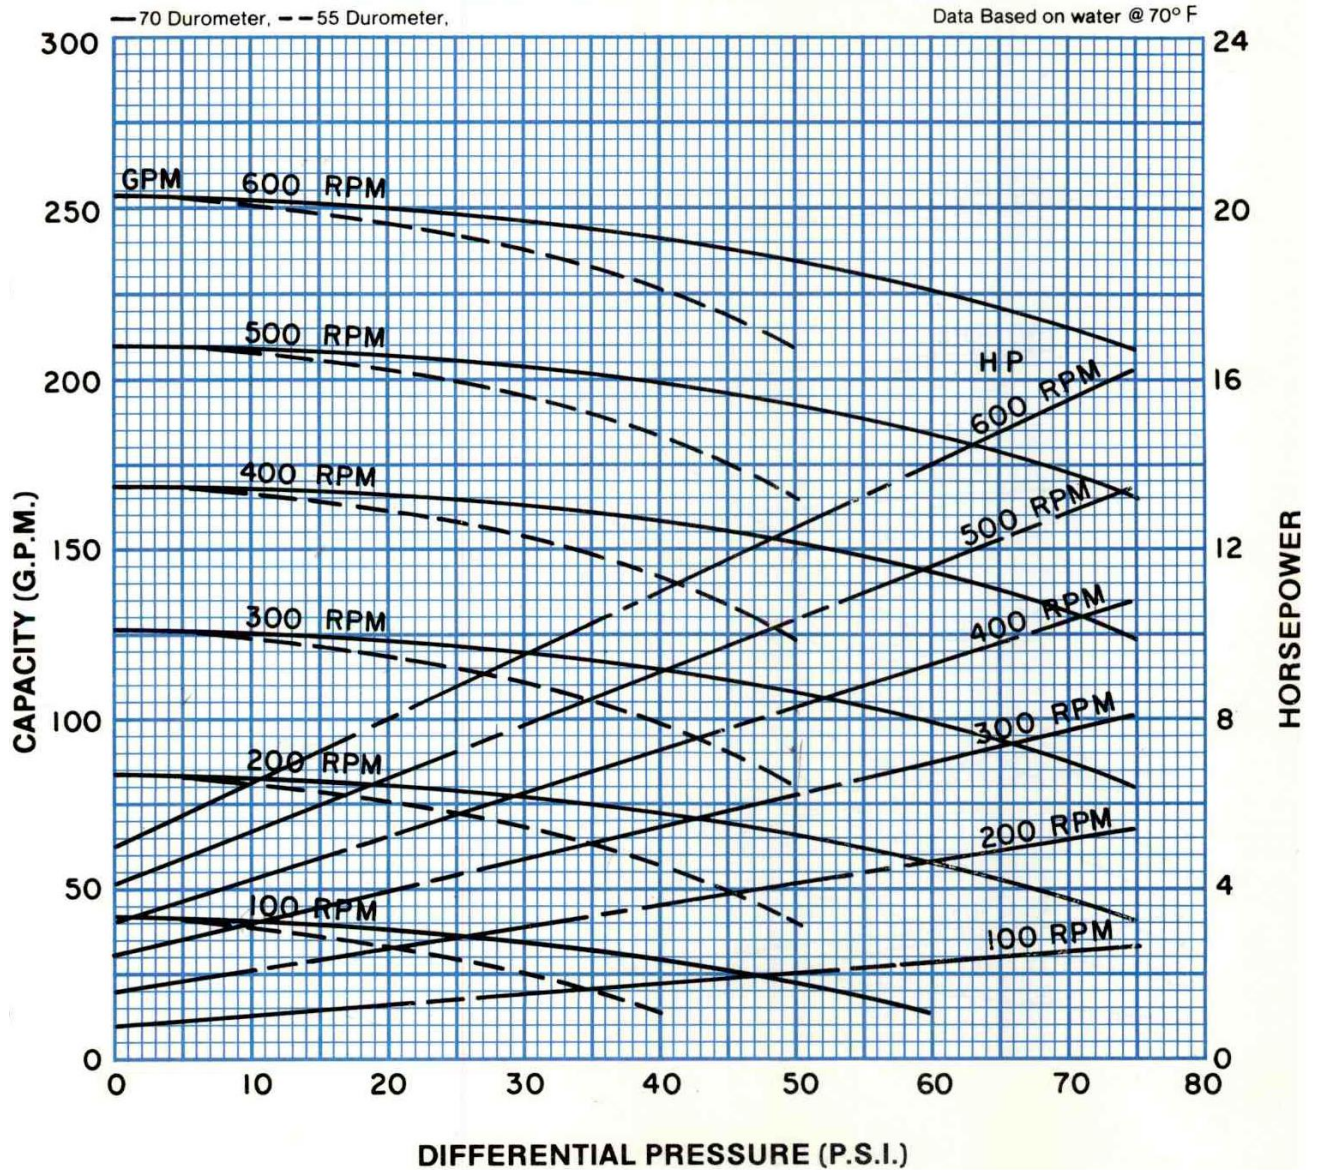

**PERFORMANCE DATA
MODEL: 1CL12**

RPM	100	200	300	400	500	600
NPSH REQ'D	1.2	2.3	3.4	5.6	8.4	11.2
MIN. HP	3	5	5	7 1/2	10	10

Continental Pump Company

29425 State Hwy B | Warrenton, Missouri 63383 | Tel: 636-456-6006 | Fax: 636-456-4337 | Email: sales@con-pump.com
www.continentalultrapumps.com