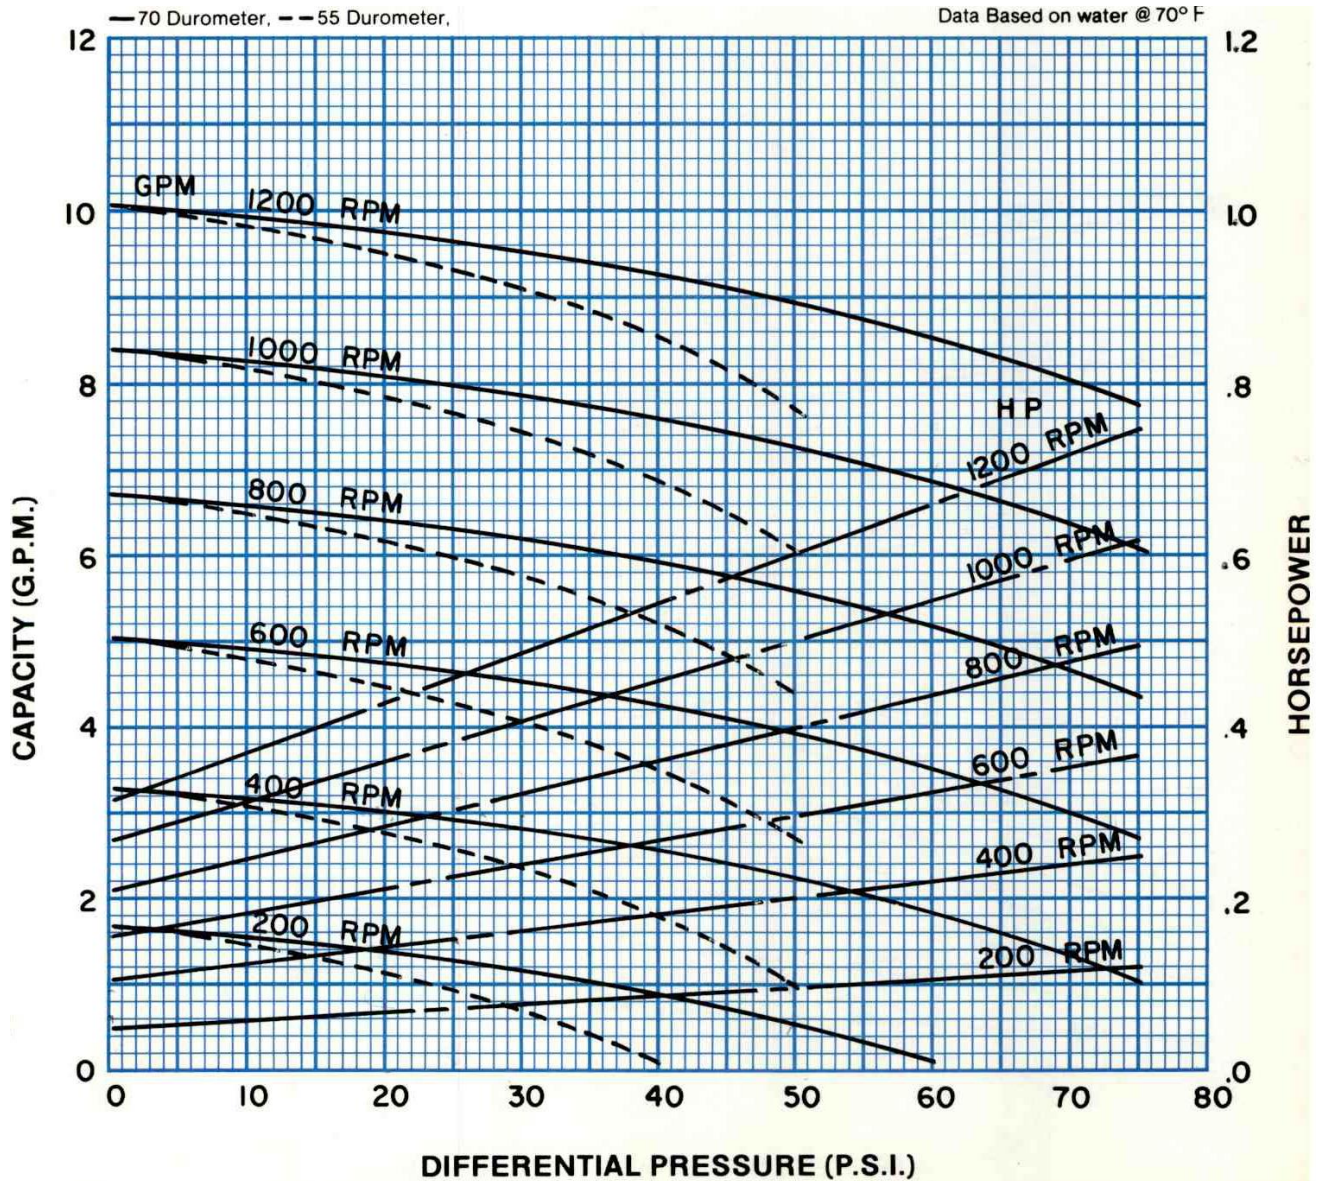

**PERFORMANCE DATA
MODEL: 1CL3**

RPM	200	400	600	800	1,000	1,200
NPSH REQ'D	.6	1.3	2	2.6	3.2	3.9
MIN. HP	1/4	1/3	1/3	1/2	3/4	3/4

Continental Pump Company

29425 State Hwy B | Warrenton, Missouri 63383 | Tel: 636-456-6006 | Fax: 636-456-4337 | Email: sales@con-pump.com
www.continentalultrapumps.com