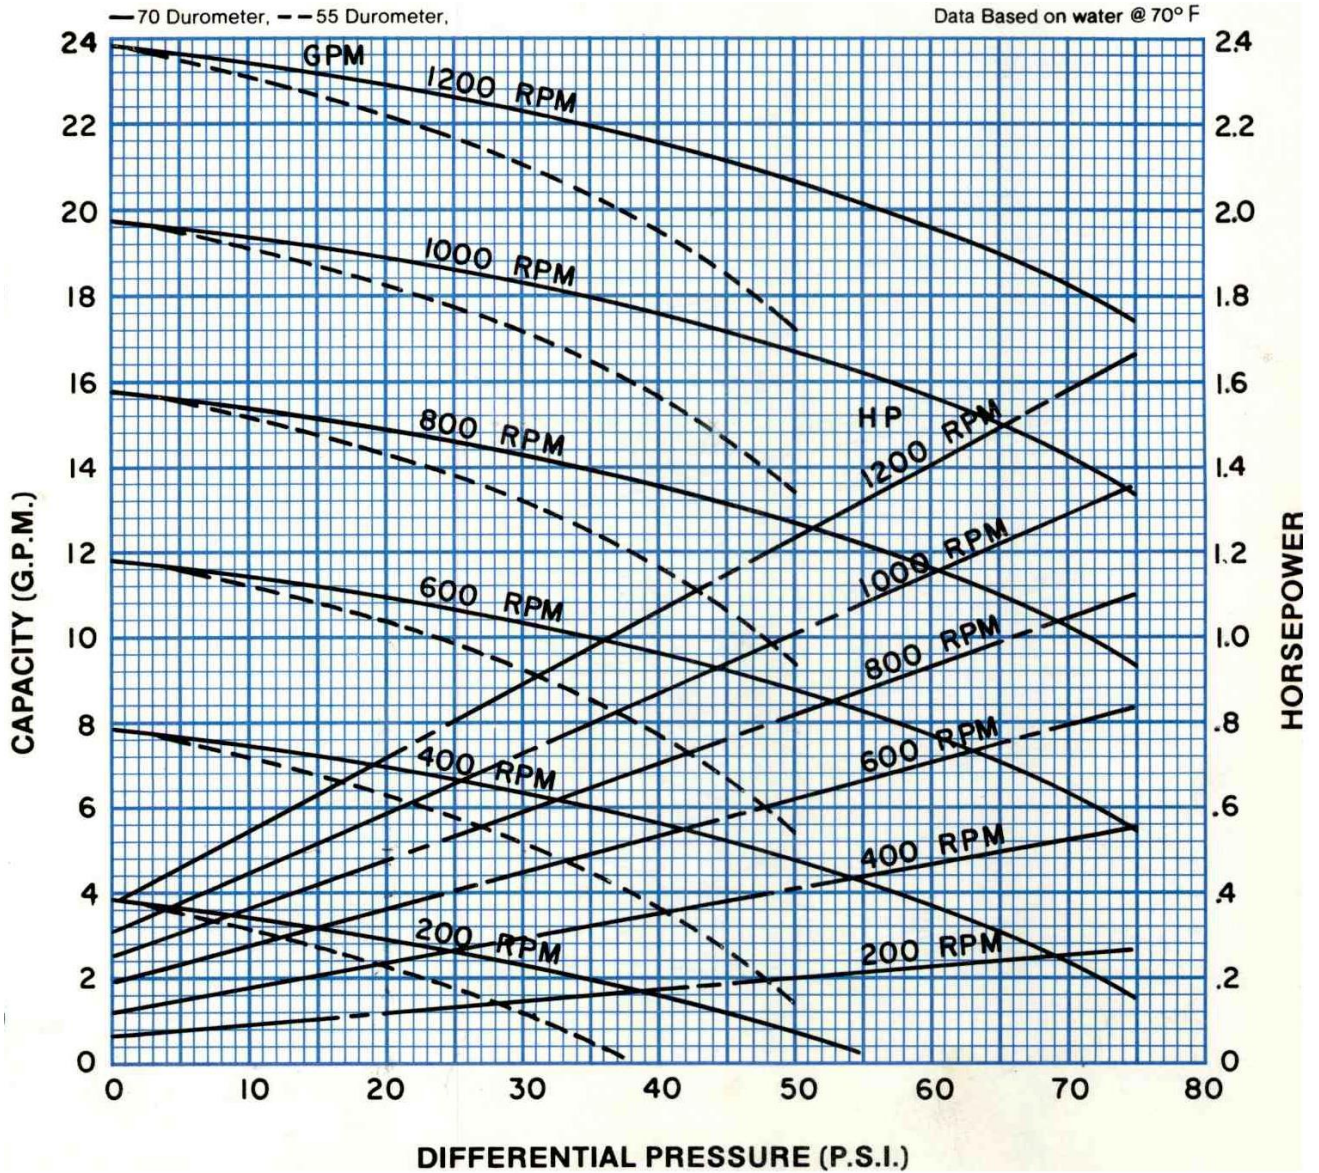

**PERFORMANCE DATA
MODEL: 1CL4**

RPM	200	400	600	800	1,000	1,200
NPSH REQ'D	.9	1.7	2.6	3.4	4.8	6.7
MIN. HP	1/3	1/2	1/2	3/4	1	1

Continental Pump Company

29425 State Hwy B | Warrenton, Missouri 63383 | Tel: 636-456-6006 | Fax: 636-456-4337 | Email: sales@con-pump.com
www.continentalultrapumps.com