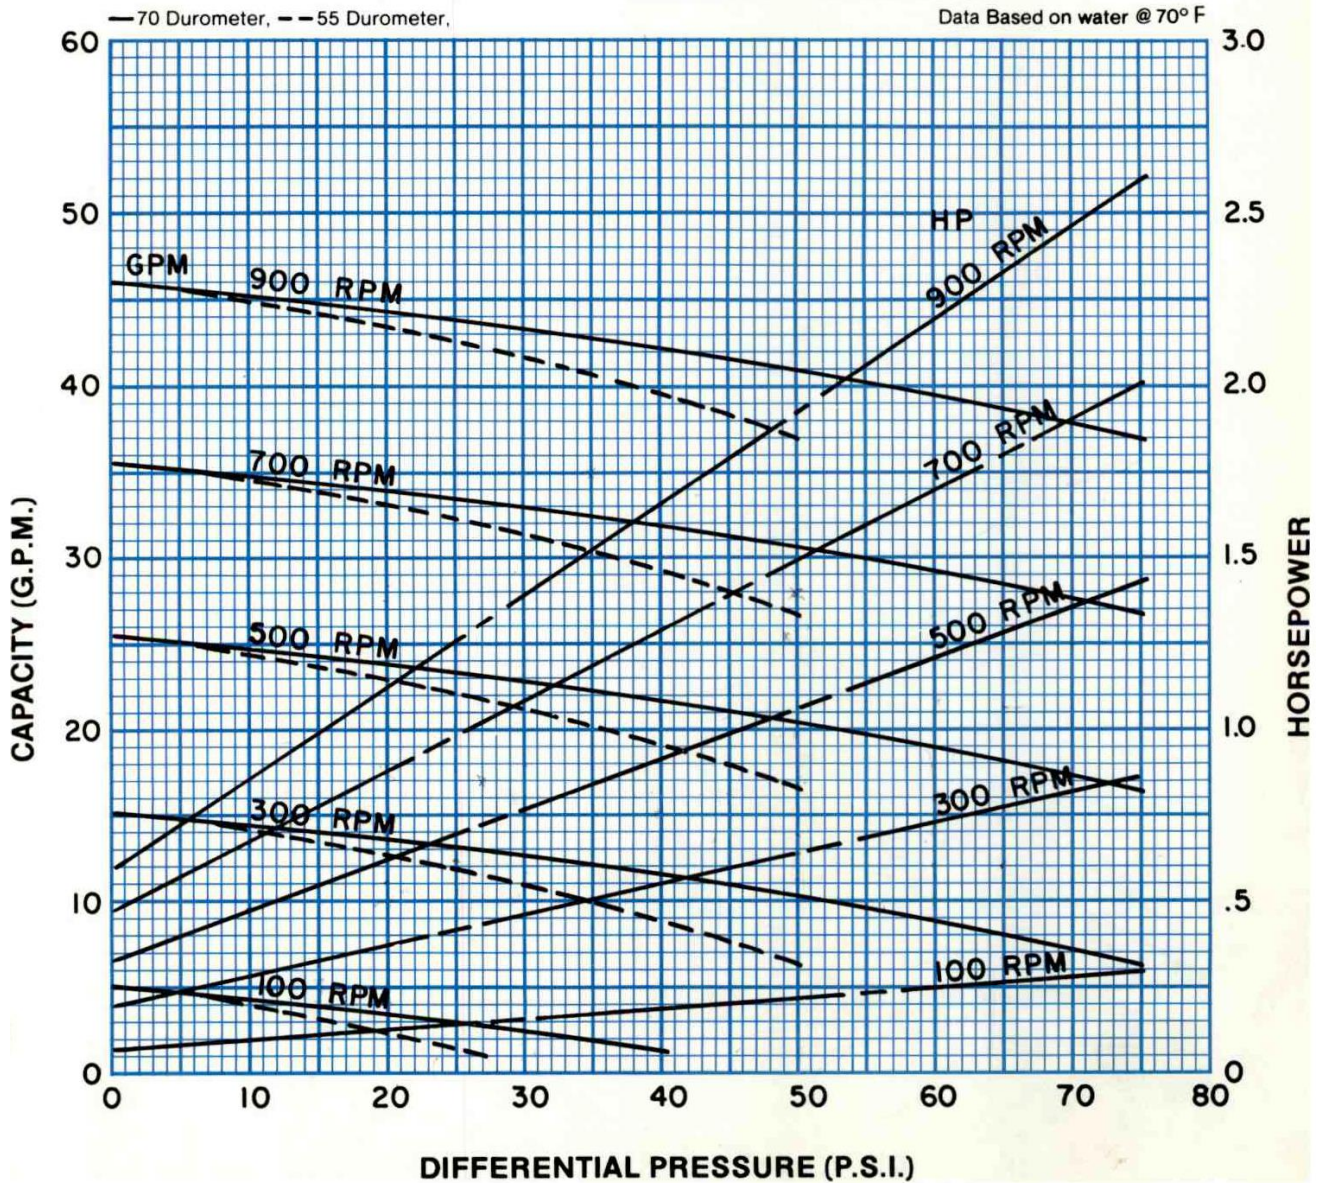

**PERFORMANCE DATA
MODEL: 1CL6**

RPM	100	300	500	700	900
NPSH REQ'D	.6	1.7	2.9	4.1	6.9
MIN. HP	1/3	3/4	1	1 1/2	2

Continental Pump Company

29425 State Hwy B | Warrenton, Missouri 63383 | Tel: 636-456-6006 | Fax: 636-456-4337 | Email: sales@con-pump.com
www.continentalultrapumps.com