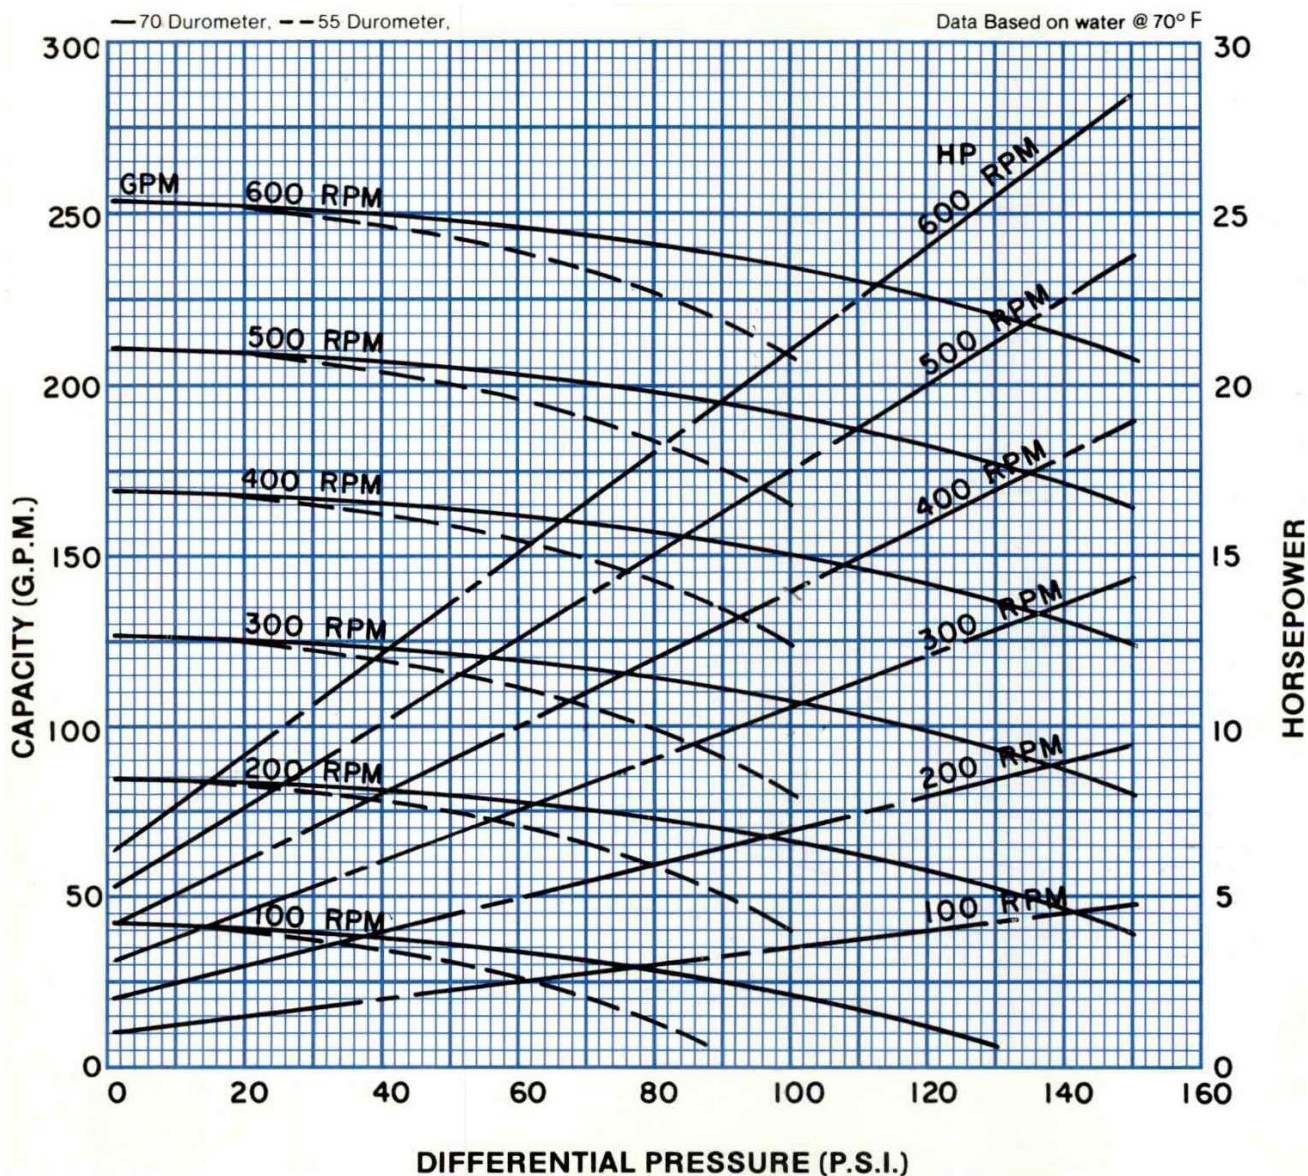

**PERFORMANCE DATA
MODEL: 2CG12**

RPM	100	200	300	400	500	600
NPSH REQ'D	1.2	2.3	3.4	5.6	8.4	11.2
MIN. HP	5	7 1/2	10	15	15	20

Continental Pump Company

29425 State Hwy B | Warrenton, Missouri 63383 | Tel: 636-456-6006 | Fax: 636-456-4337 | Email: sales@con-pump.com
www.continentalultrapumps.com