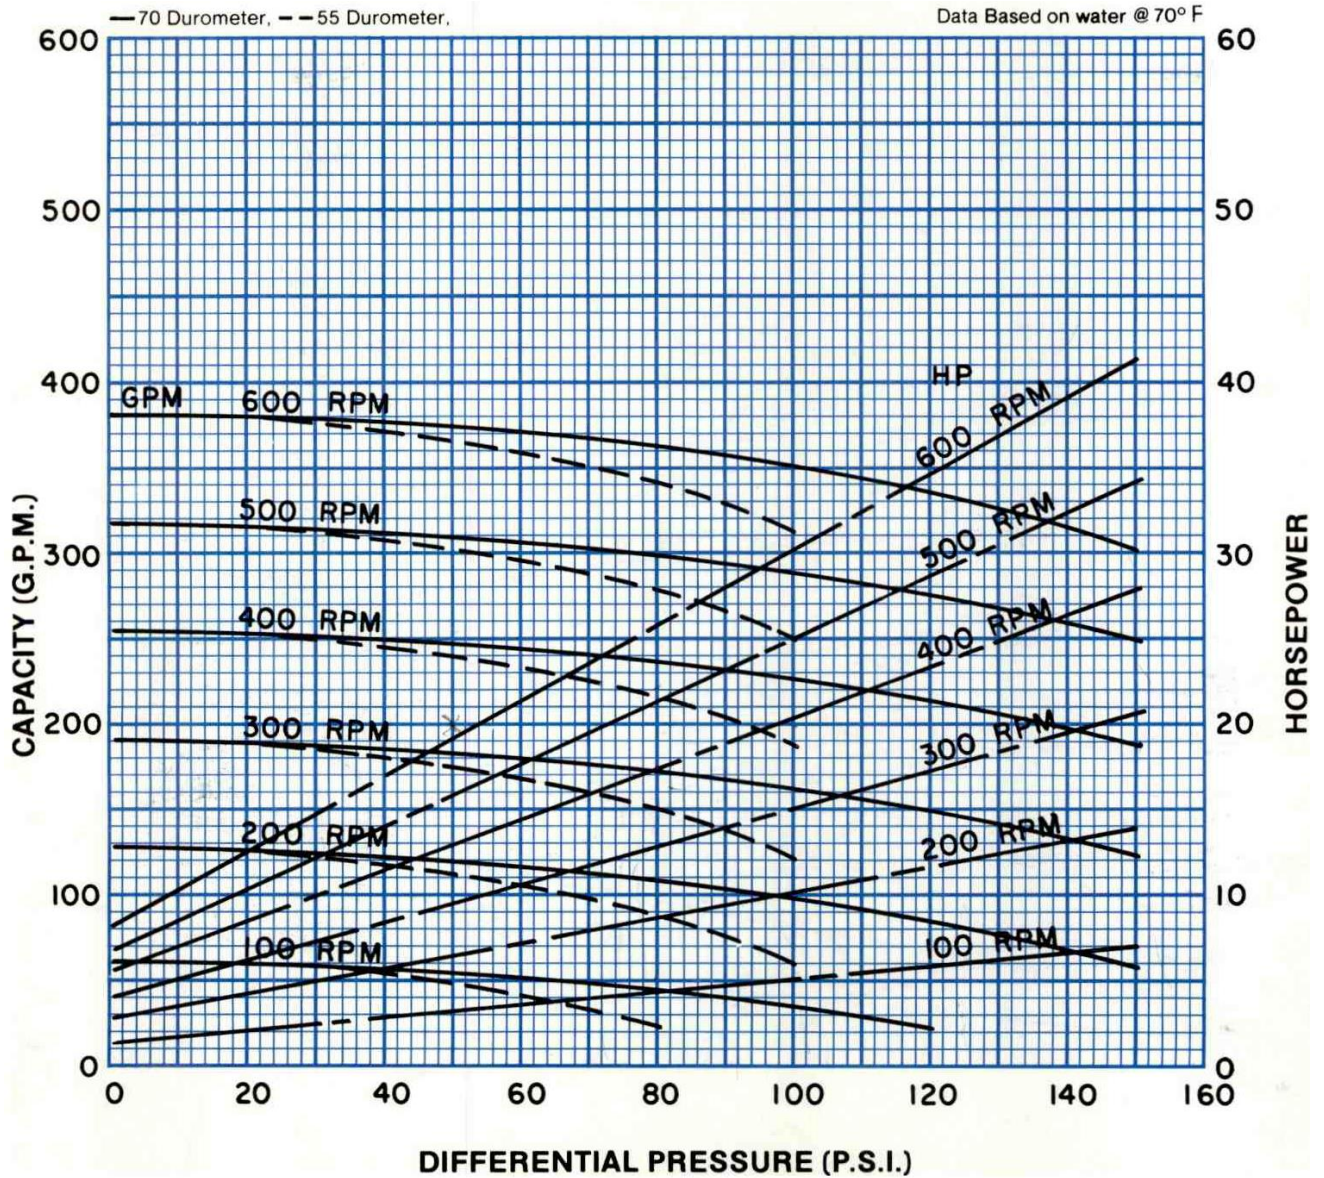

**PERFORMANCE DATA
MODEL: 2CG12H**

RPM	100	200	300	400	500	600
NPSH REQ'D	1.4	2.8	4.6	8.1	11.5	15.0
MIN. HP	5	10	15	20	20	25

Continental Pump Company

29425 State Hwy B | Warrenton, Missouri 63383 | Tel: 636-456-6006 | Fax: 636-456-4337 | Email: sales@con-pump.com
www.continentalultrapumps.com