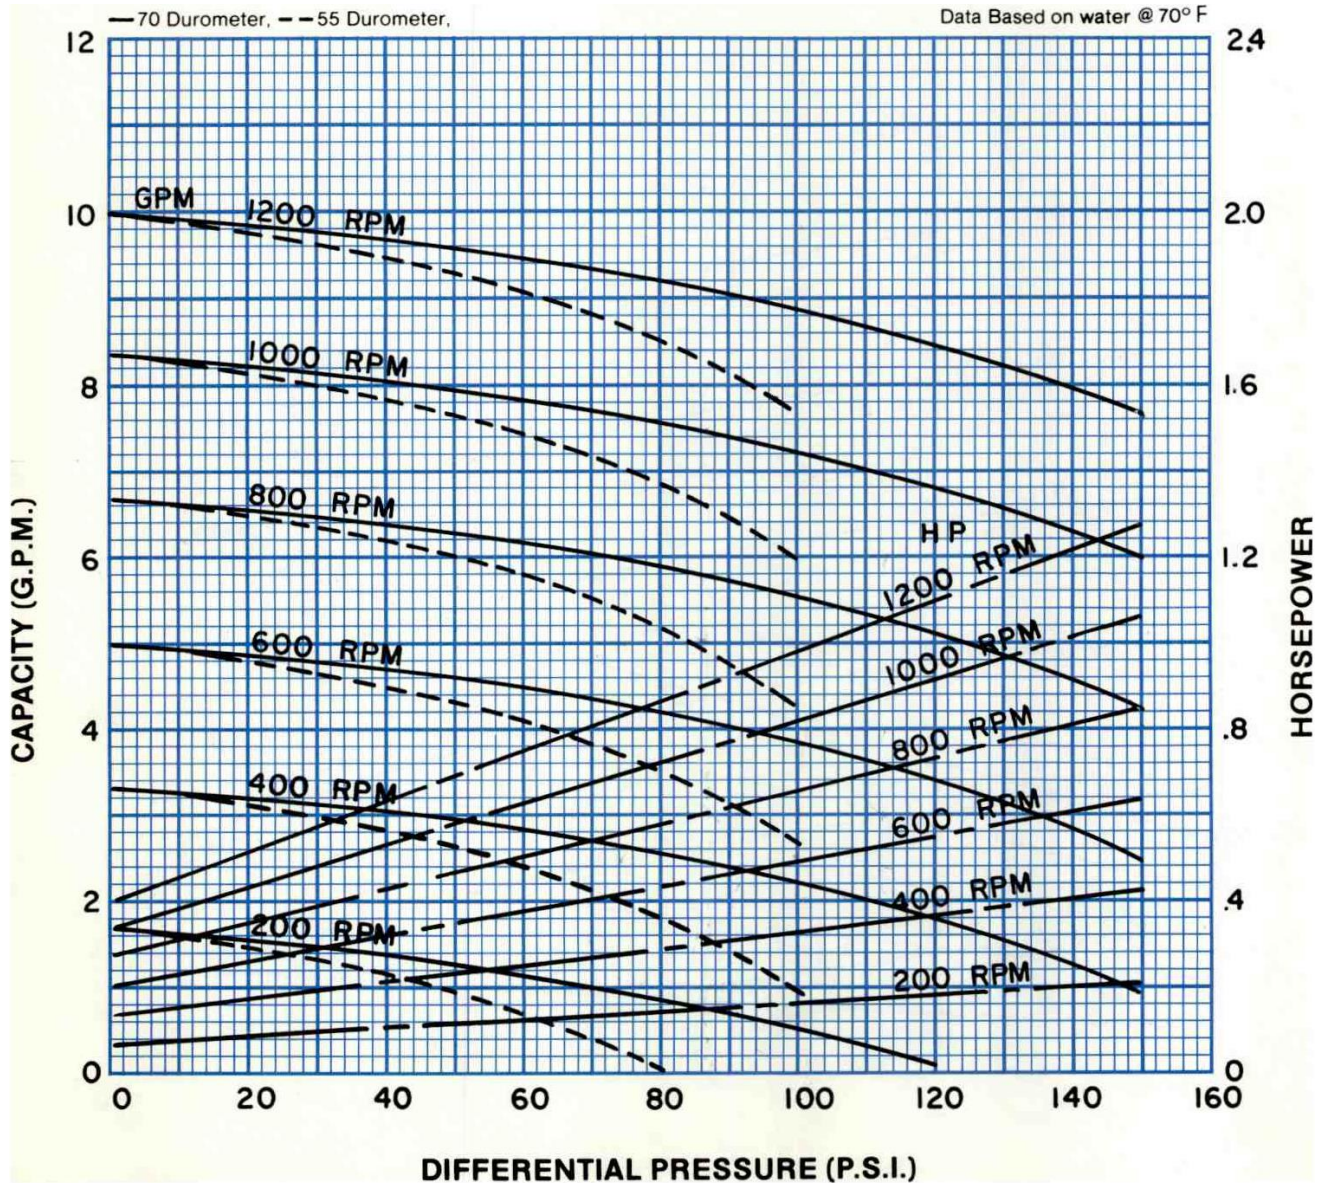

**PERFORMANCE DATA
MODEL: 2CL3**

RPM	200	400	600	800	1,000	1,200
NPSH REQ'D	.6	1.3	2	2.6	3.2	3.9
MIN. HP	1/4	1/3	1/2	3/4	1	1

Continental Pump Company

29425 State Hwy B | Warrenton, Missouri 63383 | Tel: 636-456-6006 | Fax: 636-456-4337 | Email: sales@con-pump.com
www.continentalultrapumps.com