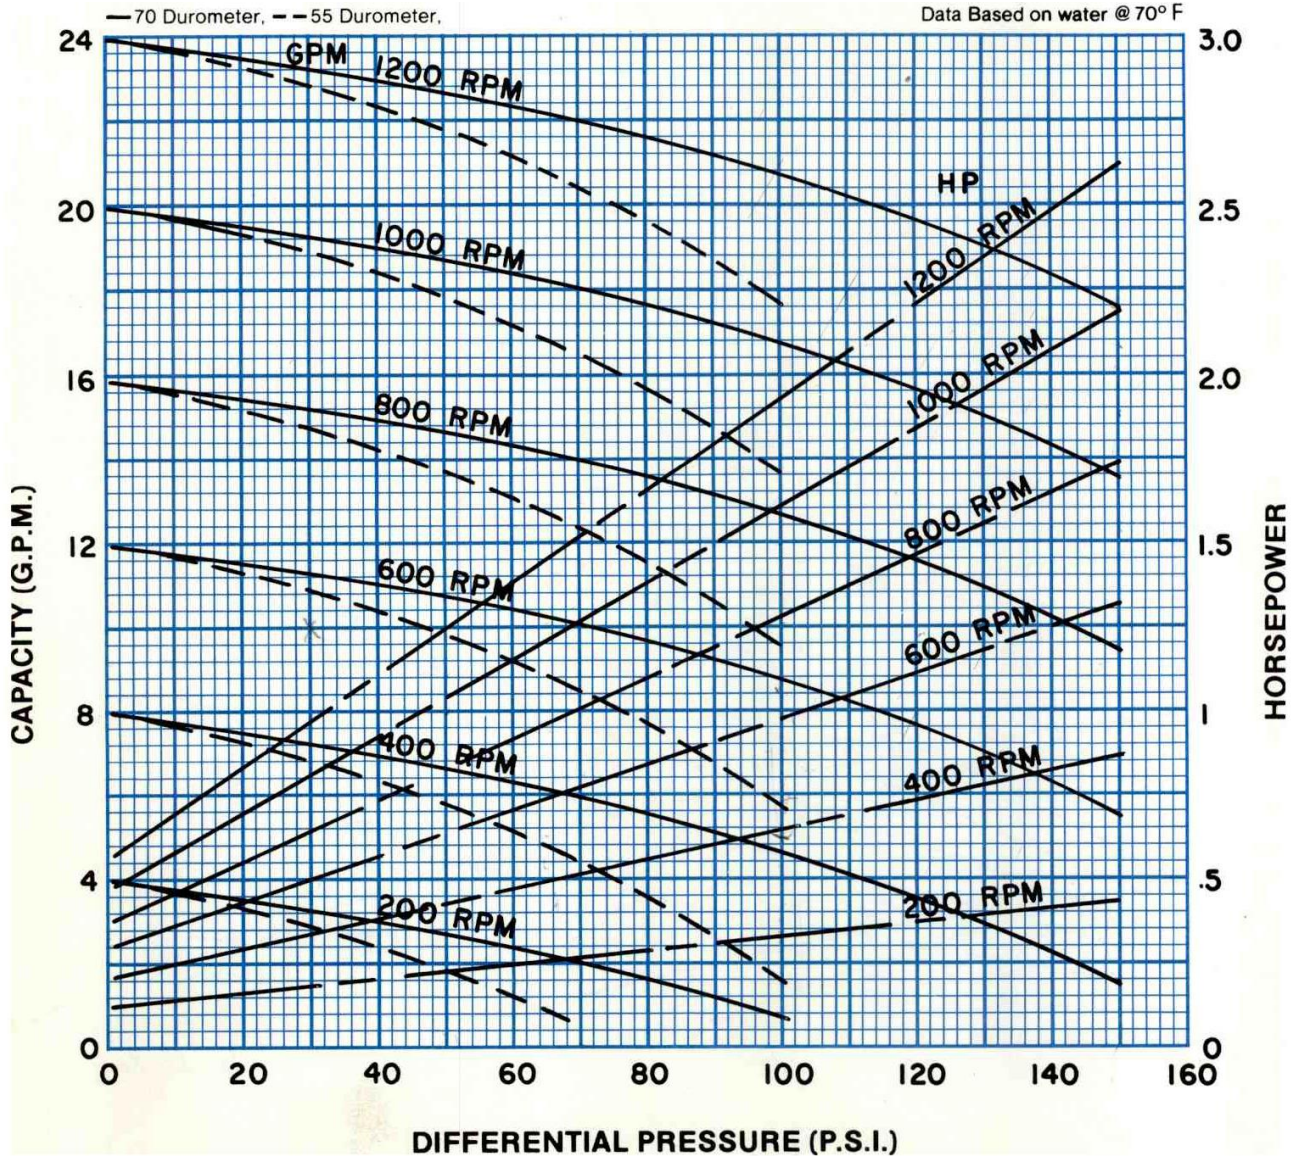

**PERFORMANCE DATA
MODEL: 2CL4**

RPM	200	400	600	800	1,000	1,200
NPSH REQ'D	.9	1.7	2.6	3.4	4.8	6.7
MIN. HP	1/3	1/2	3/4	1	1 1/2	1 1/2

Continental Pump Company

29425 State Hwy B | Warrenton, Missouri 63383 | Tel: 636-456-6006 | Fax: 636-456-4337 | Email: sales@con-pump.com
www.continentalultrapumps.com