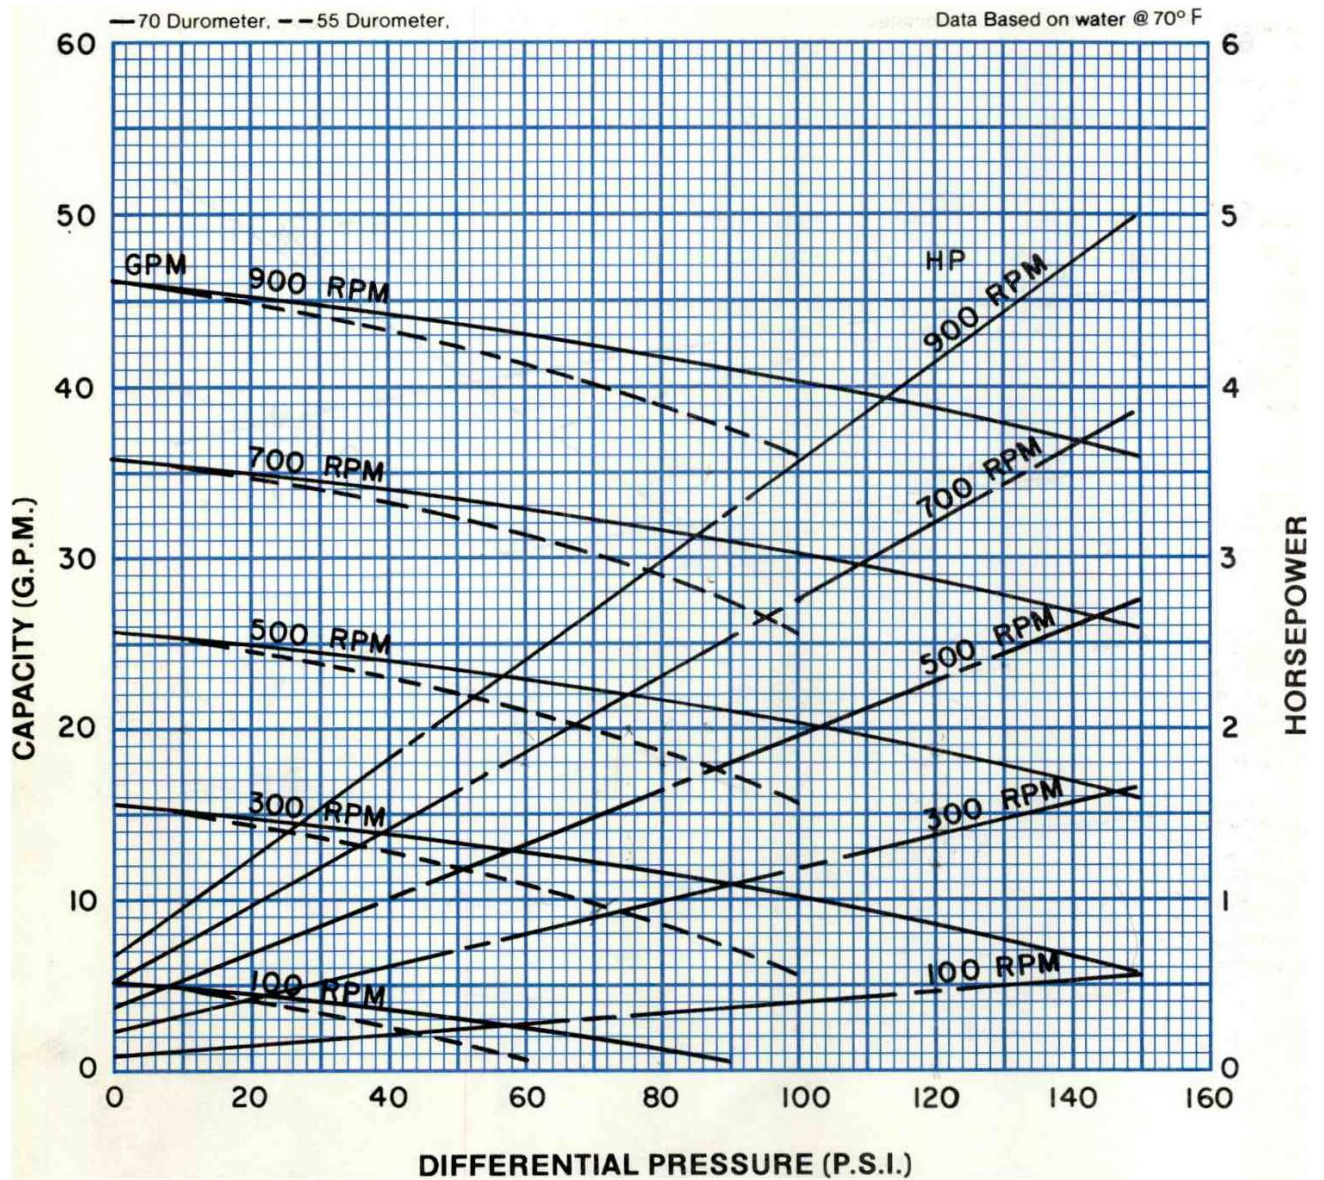

**PERFORMANCE DATA
MODEL: 2CL6**

RPM	100	300	500	700	900
NPSH REQ'D	.6	1.7	2.9	4.1	6.9
MIN. HP	1/2	1 1/2	2	3	3

Continental Pump Company

29425 State Hwy B | Warrenton, Missouri 63383 | Tel: 636-456-6006 | Fax: 636-456-4337 | Email: sales@con-pump.com
www.continentalultrapumps.com