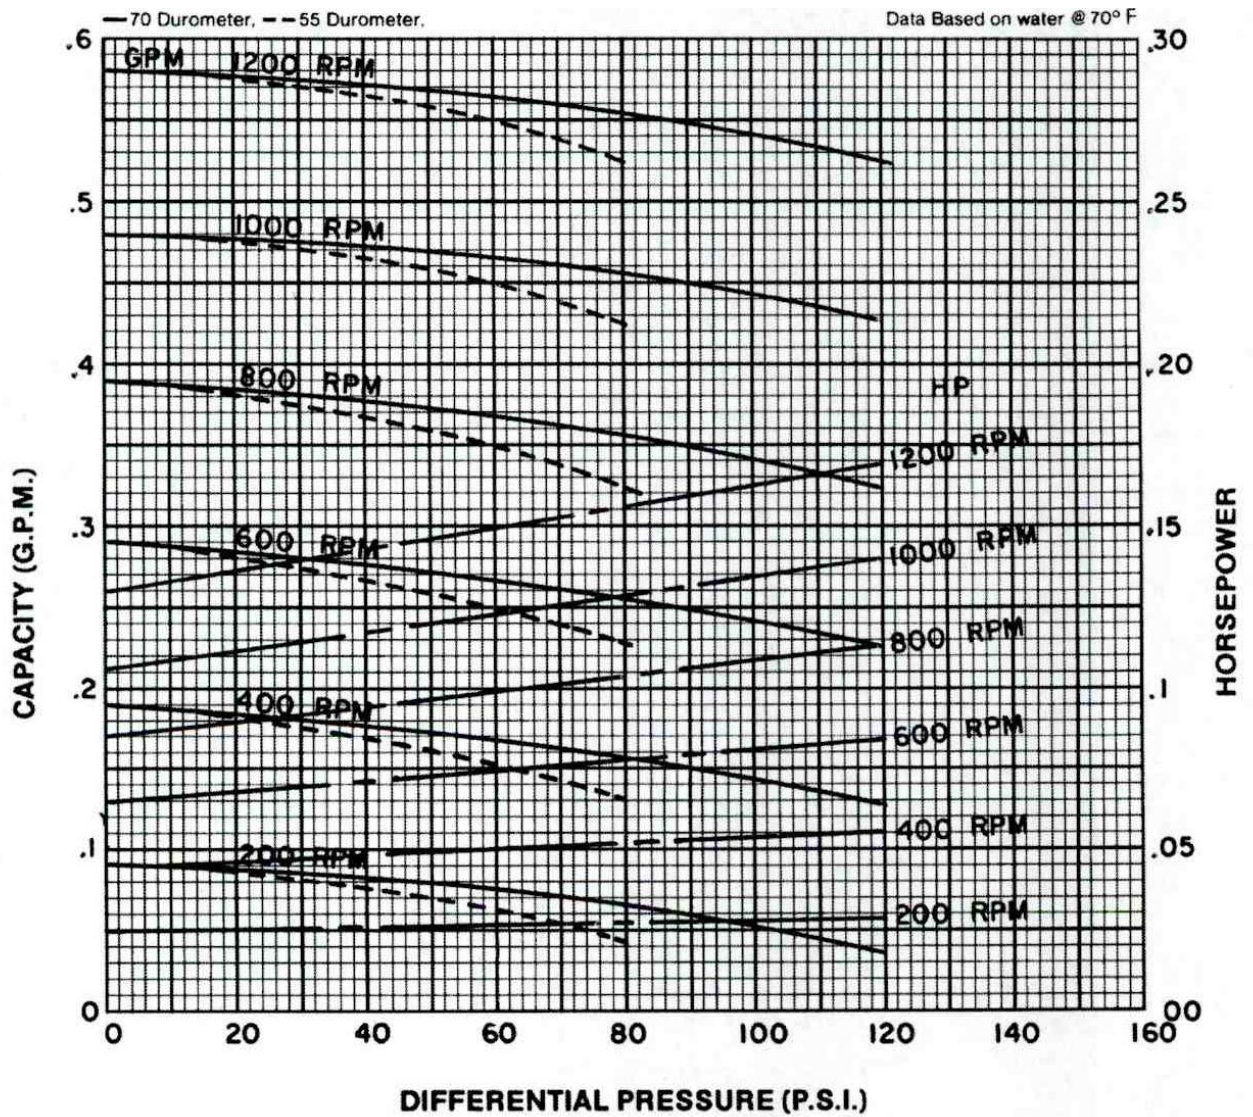

**PERFORMANCE DATA
MODEL: 2CM1**

RPM	200	400	600	800	1,000	1,200
NPSH REQ'D	.3	.6	.9	1.2	1.5	1.8
MIN. HP	1/8	1/8	1/6	1/6	1/4	1/4

Continental Pump Company

29425 State Hwy B | Warrenton, Missouri 63383 | Tel: 636-456-6006 | Fax: 636-456-4337 | Email: sales@con-pump.com
www.continentalultrapumps.com