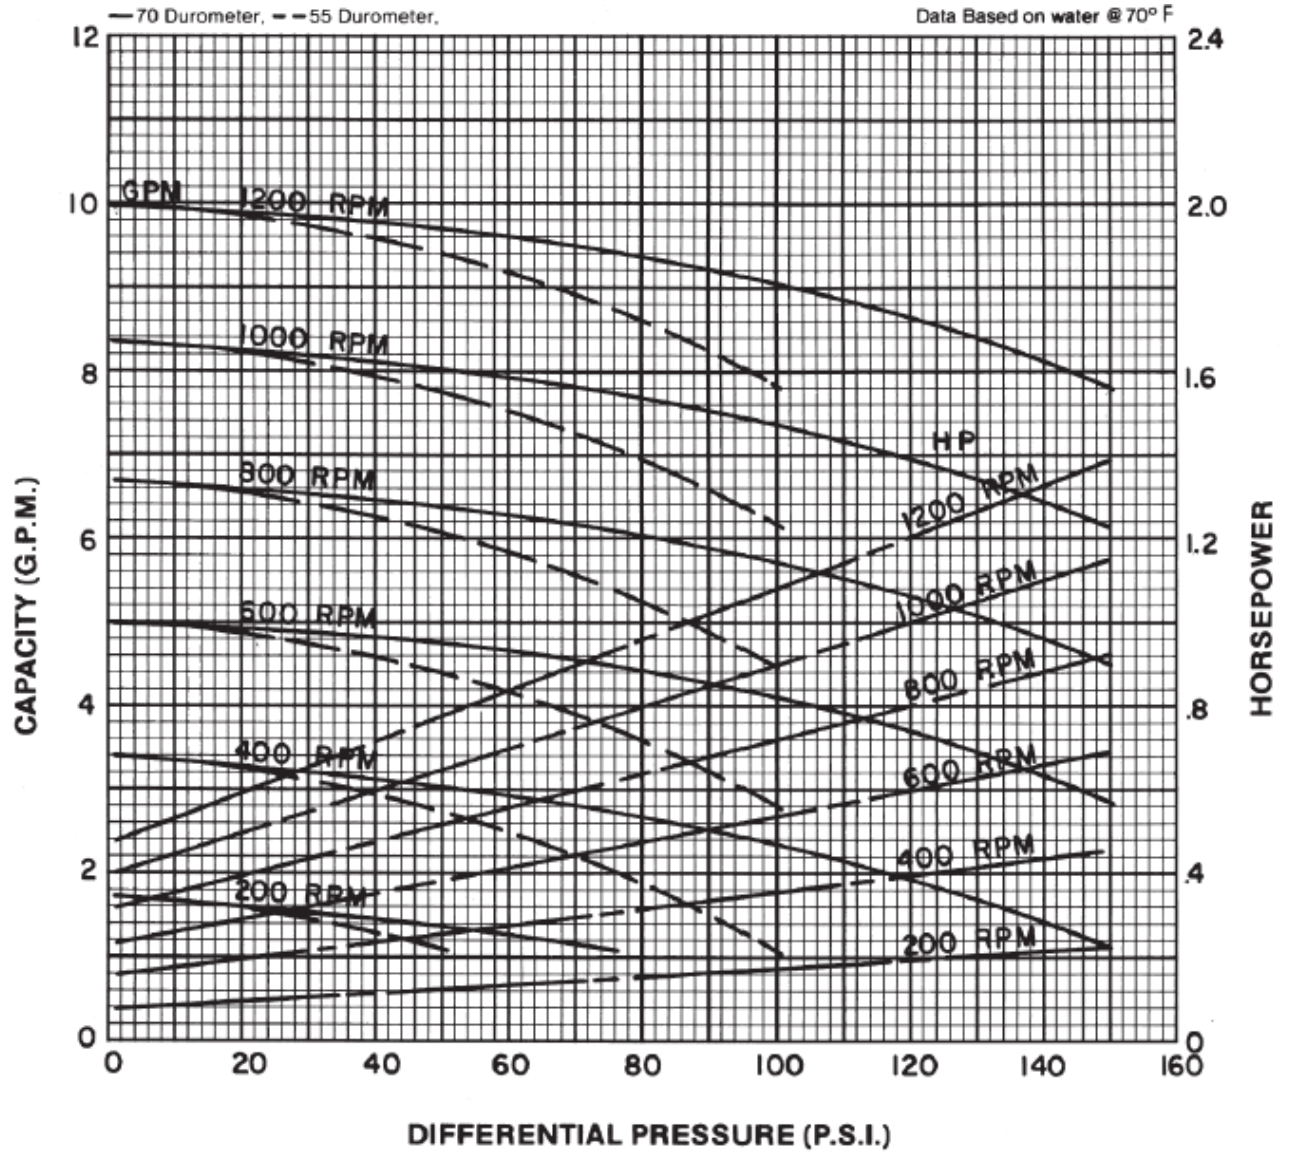

**PERFORMANCE DATA
MODEL: 2CM3**

RPM	200	400	600	800	1,000	1,200
NPSH REQ'D	.6	1.3	2	2.6	3.2	3.9
MIN. HP	1/4	1/3	1/2	3/4	1	1

Continental Pump Company

29425 State Hwy B | Warrenton, Missouri 63383 | Tel: 636-456-6006 | Fax: 636-456-4337 | Email: sales@con-pump.com
www.continentalultrapumps.com