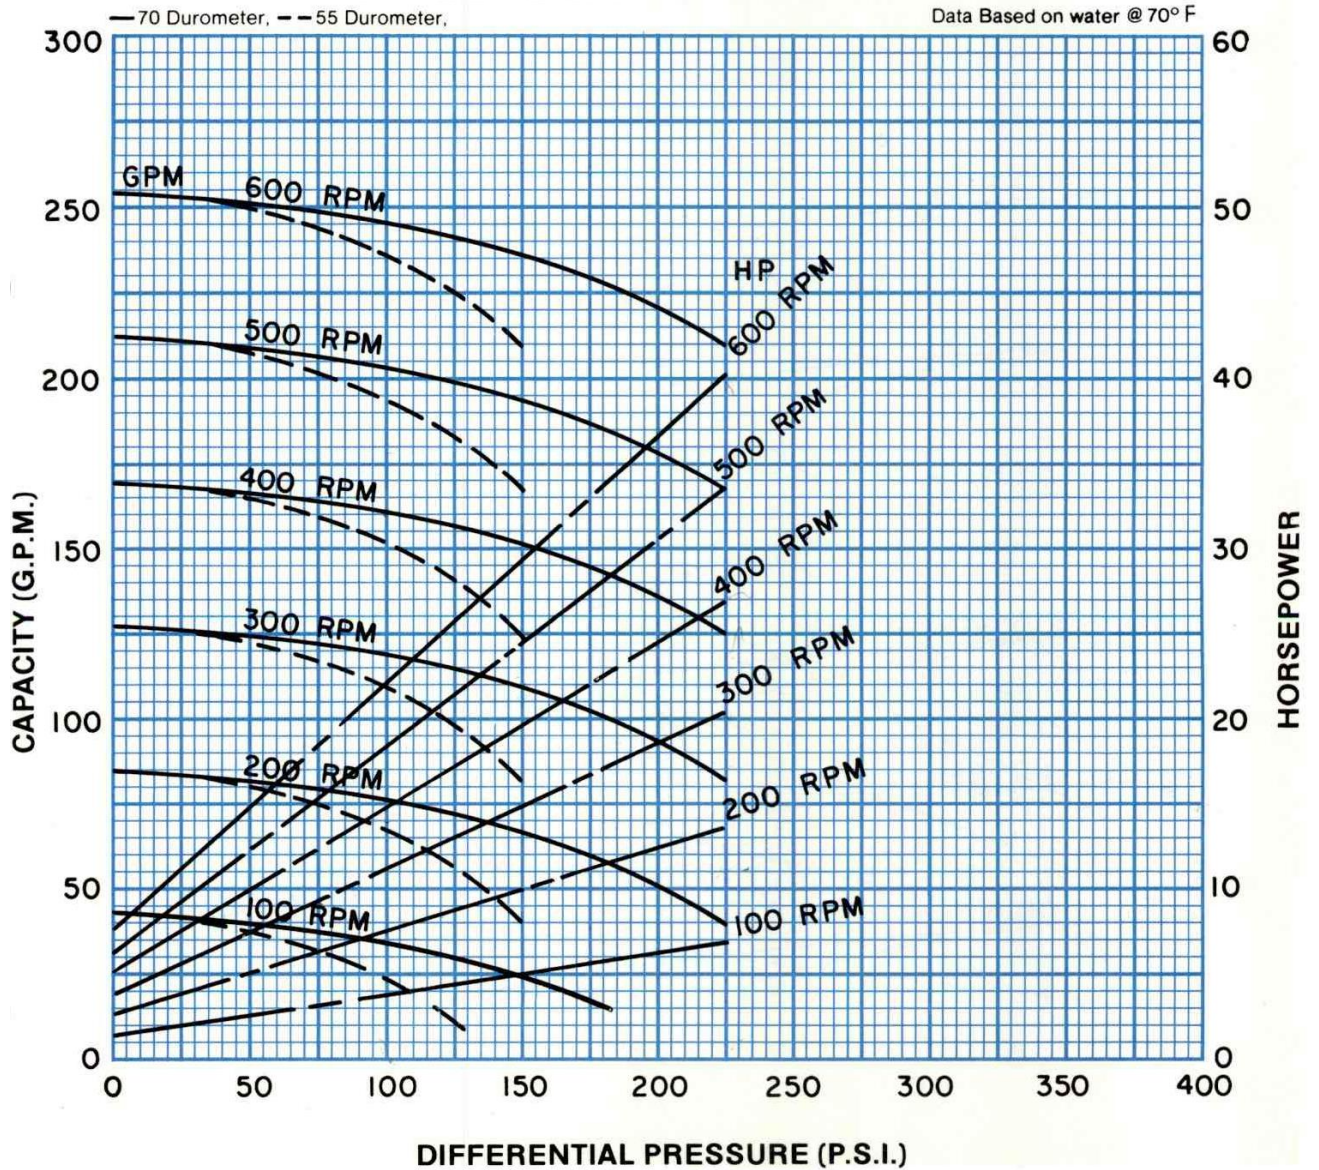

**PERFORMANCE DATA
MODEL: 3CG12**

RPM	100	200	300	400	500	600
NPSH REQ'D	1.2	2.3	3.4	5.6	8.4	11.2
MIN. HP	5	10	15	15	20	25

Continental Pump Company

29425 State Hwy B | Warrenton, Missouri 63383 | Tel: 636-456-6006 | Fax: 636-456-4337 | Email: sales@con-pump.com
www.continentalultrapumps.com