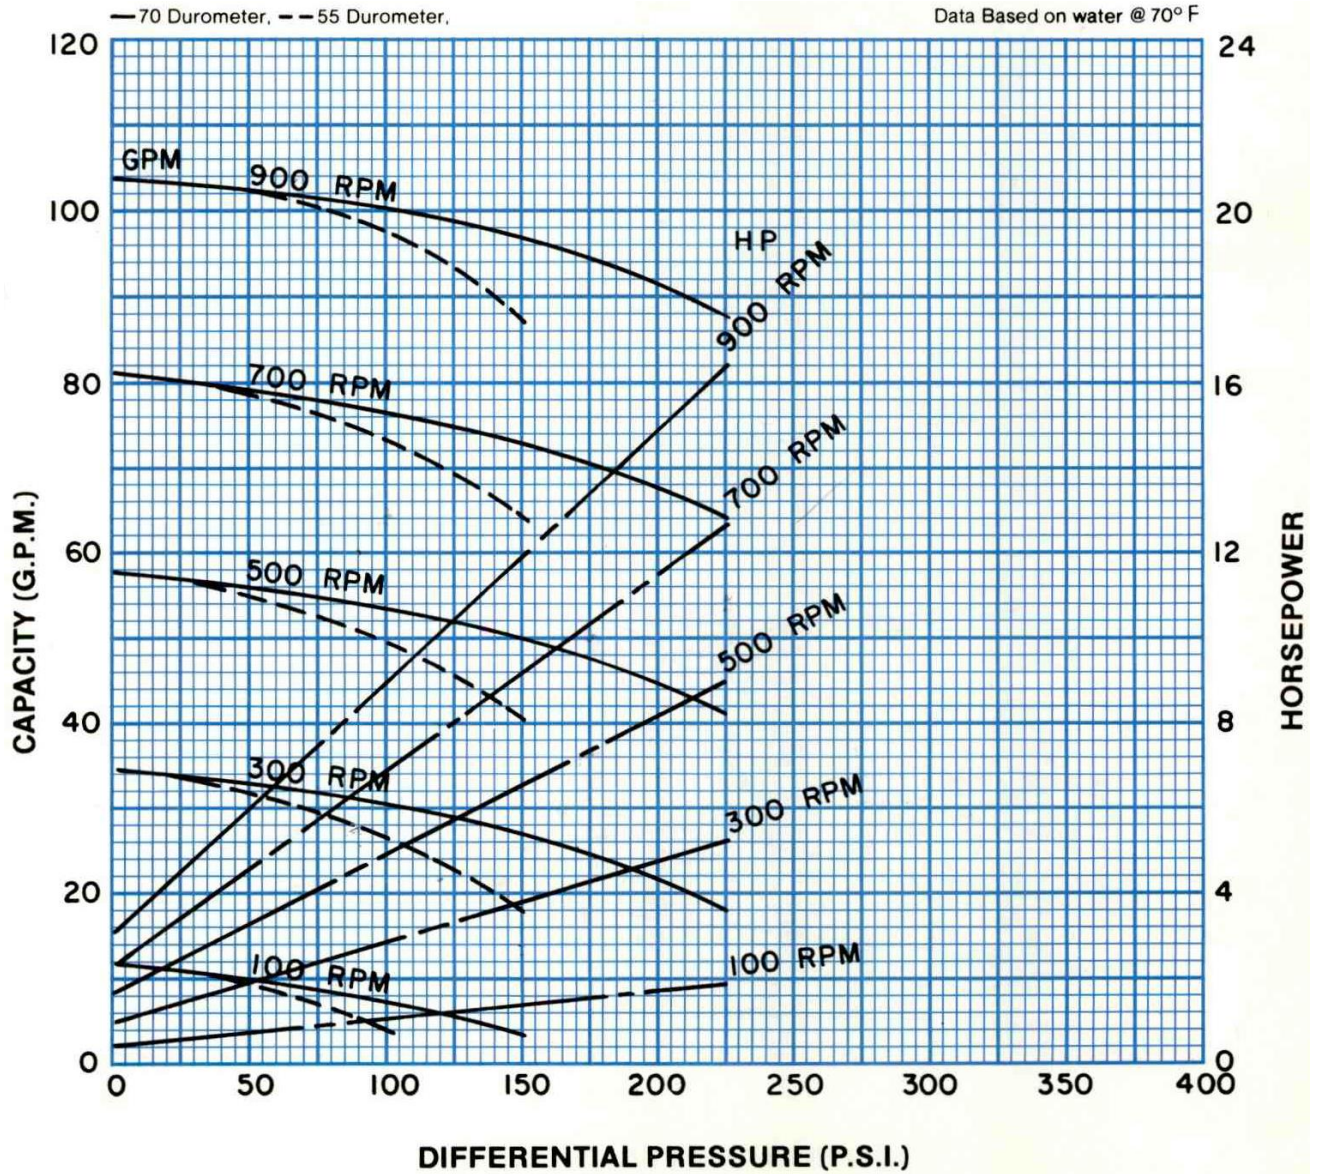

**PERFORMANCE DATA  
MODEL: 3CG8**

RPM	100	300	500	700	900
NPSH REQ'D	.8	2.2	3.7	6.9	10.5
MIN. HP	2	5	7 1/2	10	10

**Continental Pump Company**

29425 State Hwy B | Warrenton, Missouri 63383 | Tel: 636-456-6006 | Fax: 636-456-4337 | Email: sales@con-pump.com  
www.continentalultrapumps.com