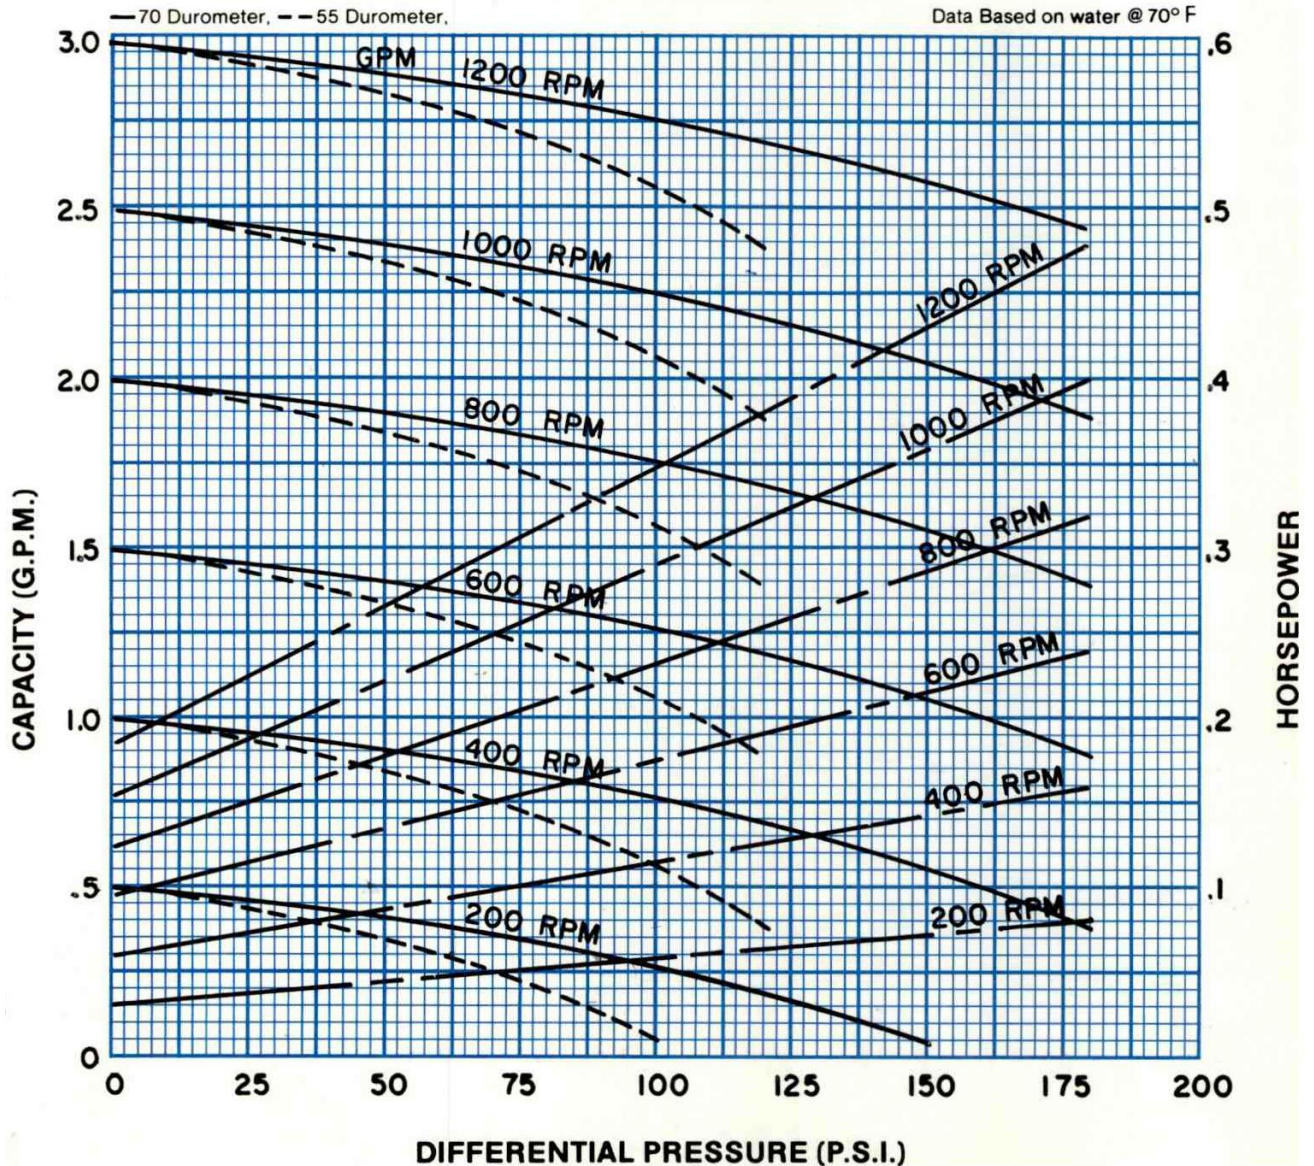

**PERFORMANCE DATA
MODEL: 3CL2**

RPM	200	400	600	800	1,000	1,200
NPSH REQ'D	.4	.9	1.3	1.7	2.1	2.6
MIN. HP	1/6	1/4	1/3	1/2	1/2	3/4

Continental Pump Company

29425 State Hwy B | Warrenton, Missouri 63383 | Tel: 636-456-6006 | Fax: 636-456-4337 | Email: sales@con-pump.com
www.continentalultrapumps.com