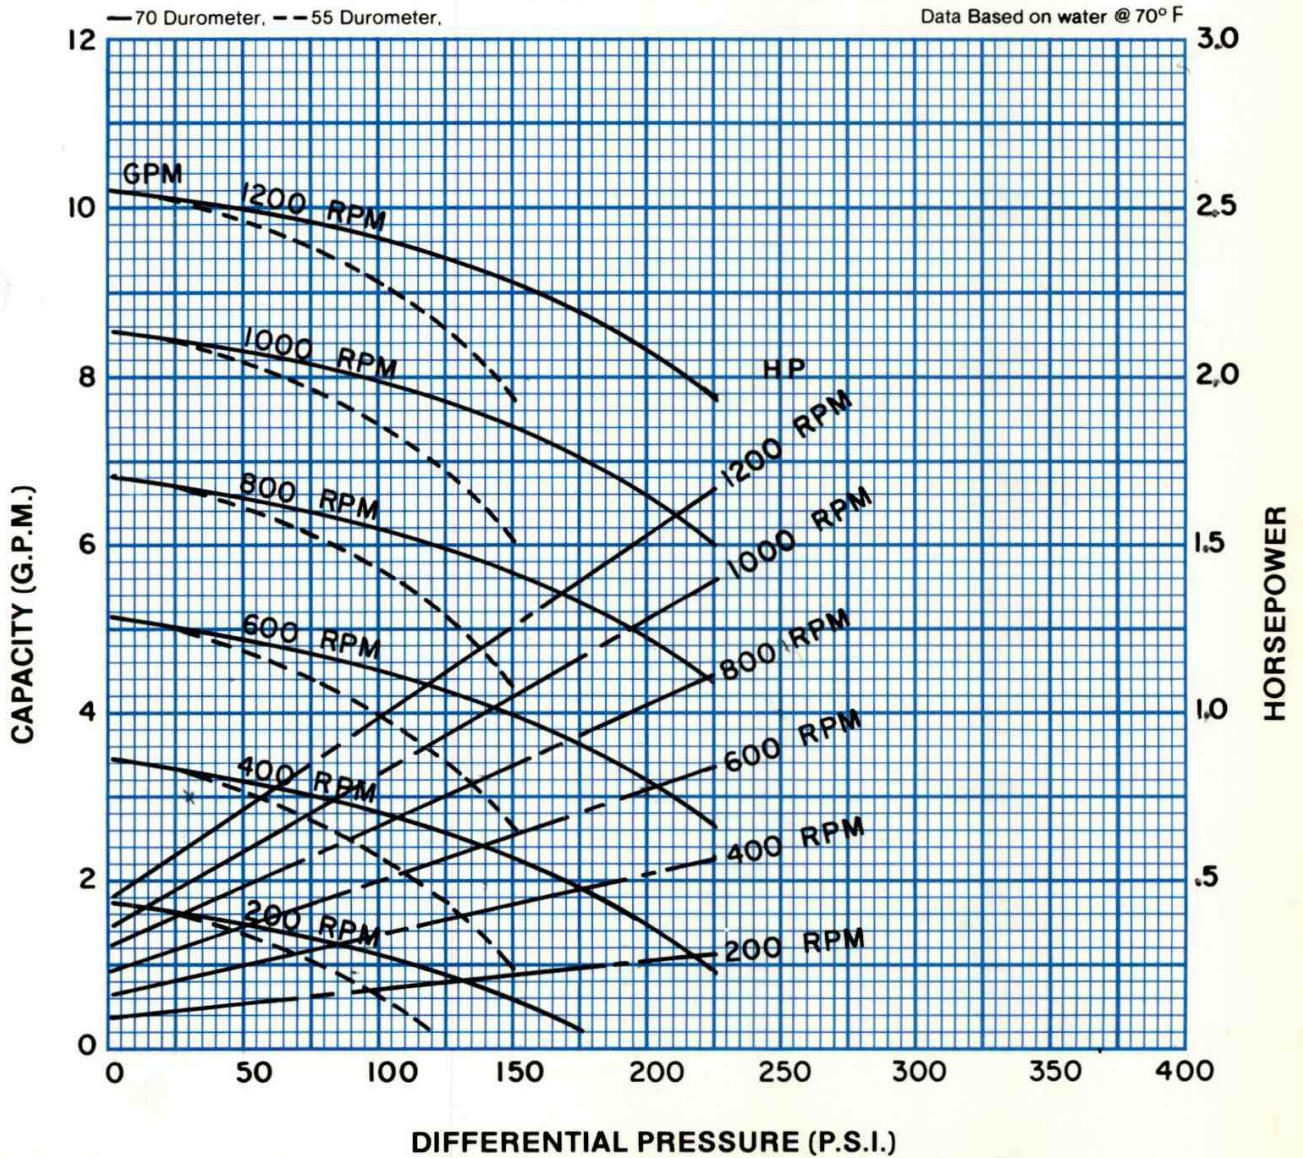

**PERFORMANCE DATA
MODEL: 3CL3**

RPM	200	400	600	800	1,000	1,200
NPSH REQ'D	.6	1.3	2	2.6	3.2	3.9
MIN. HP	1/3	1/2	3/4	3/4	1	1

Continental Pump Company

29425 State Hwy B | Warrenton, Missouri 63383 | Tel: 636-456-6006 | Fax: 636-456-4337 | Email: sales@con-pump.com
www.continentalultrapumps.com