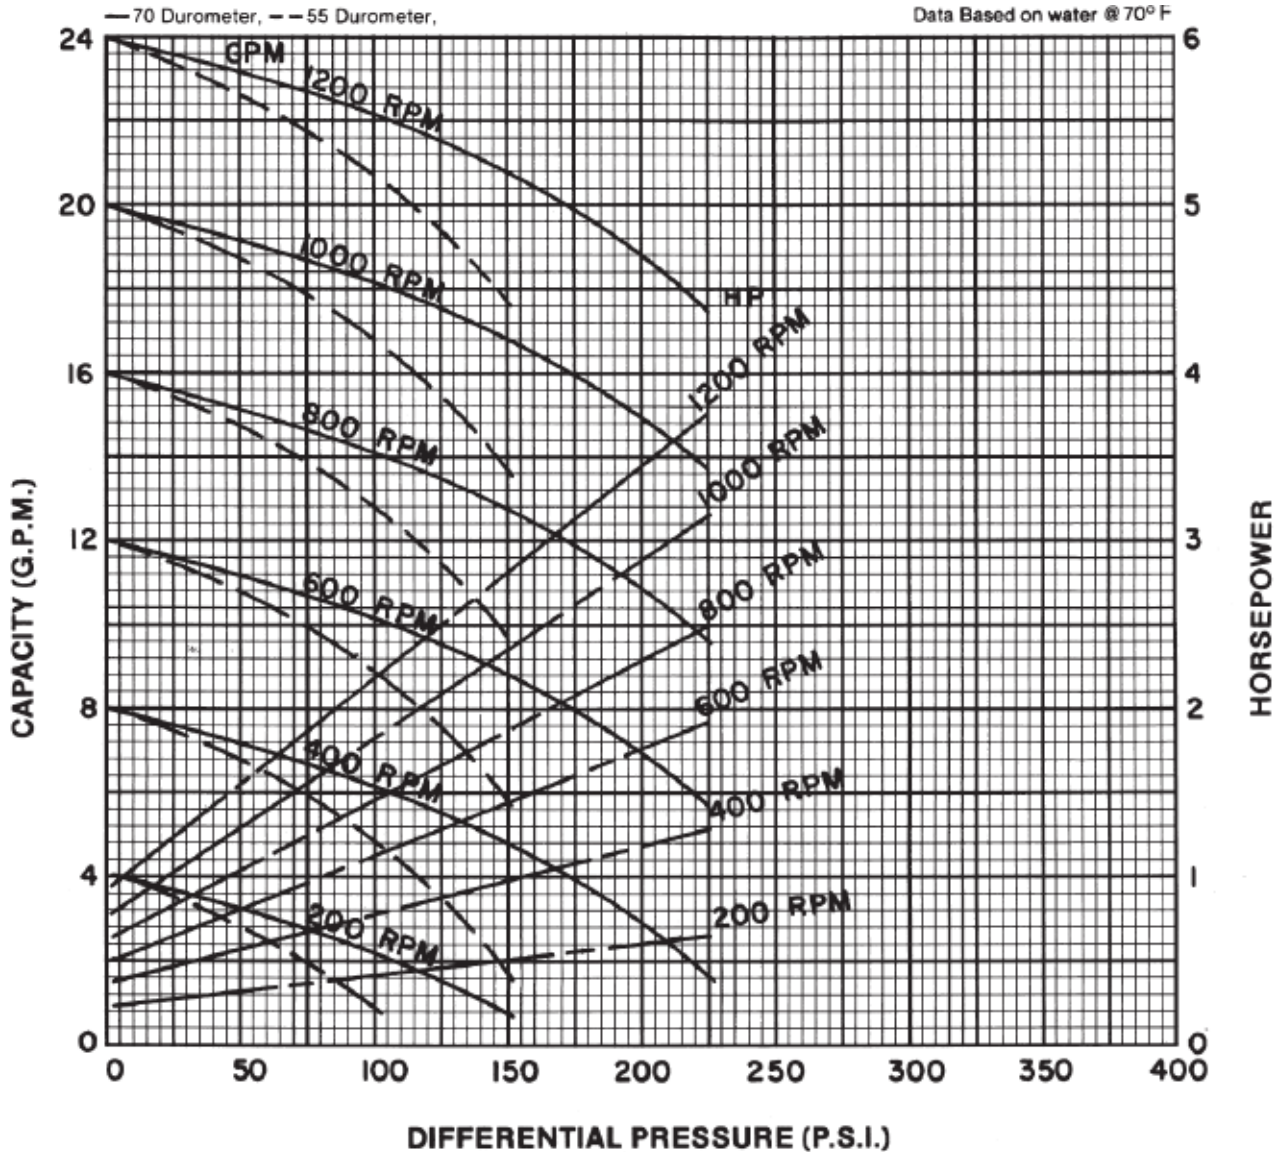

**PERFORMANCE DATA
MODEL: 3CM4**

RPM	200	400	600	800	1,000	1,200
NPSH REQ'D	.9	1.7	2.6	3.4	4.8	6.7
MIN. HP	1/2	1	1 1/2	2	2	3

Continental Pump Company

29425 State Hwy B | Warrenton, Missouri 63383 | Tel: 636-456-6006 | Fax: 636-456-4337 | Email: sales@con-pump.com
www.continentalultrapumps.com