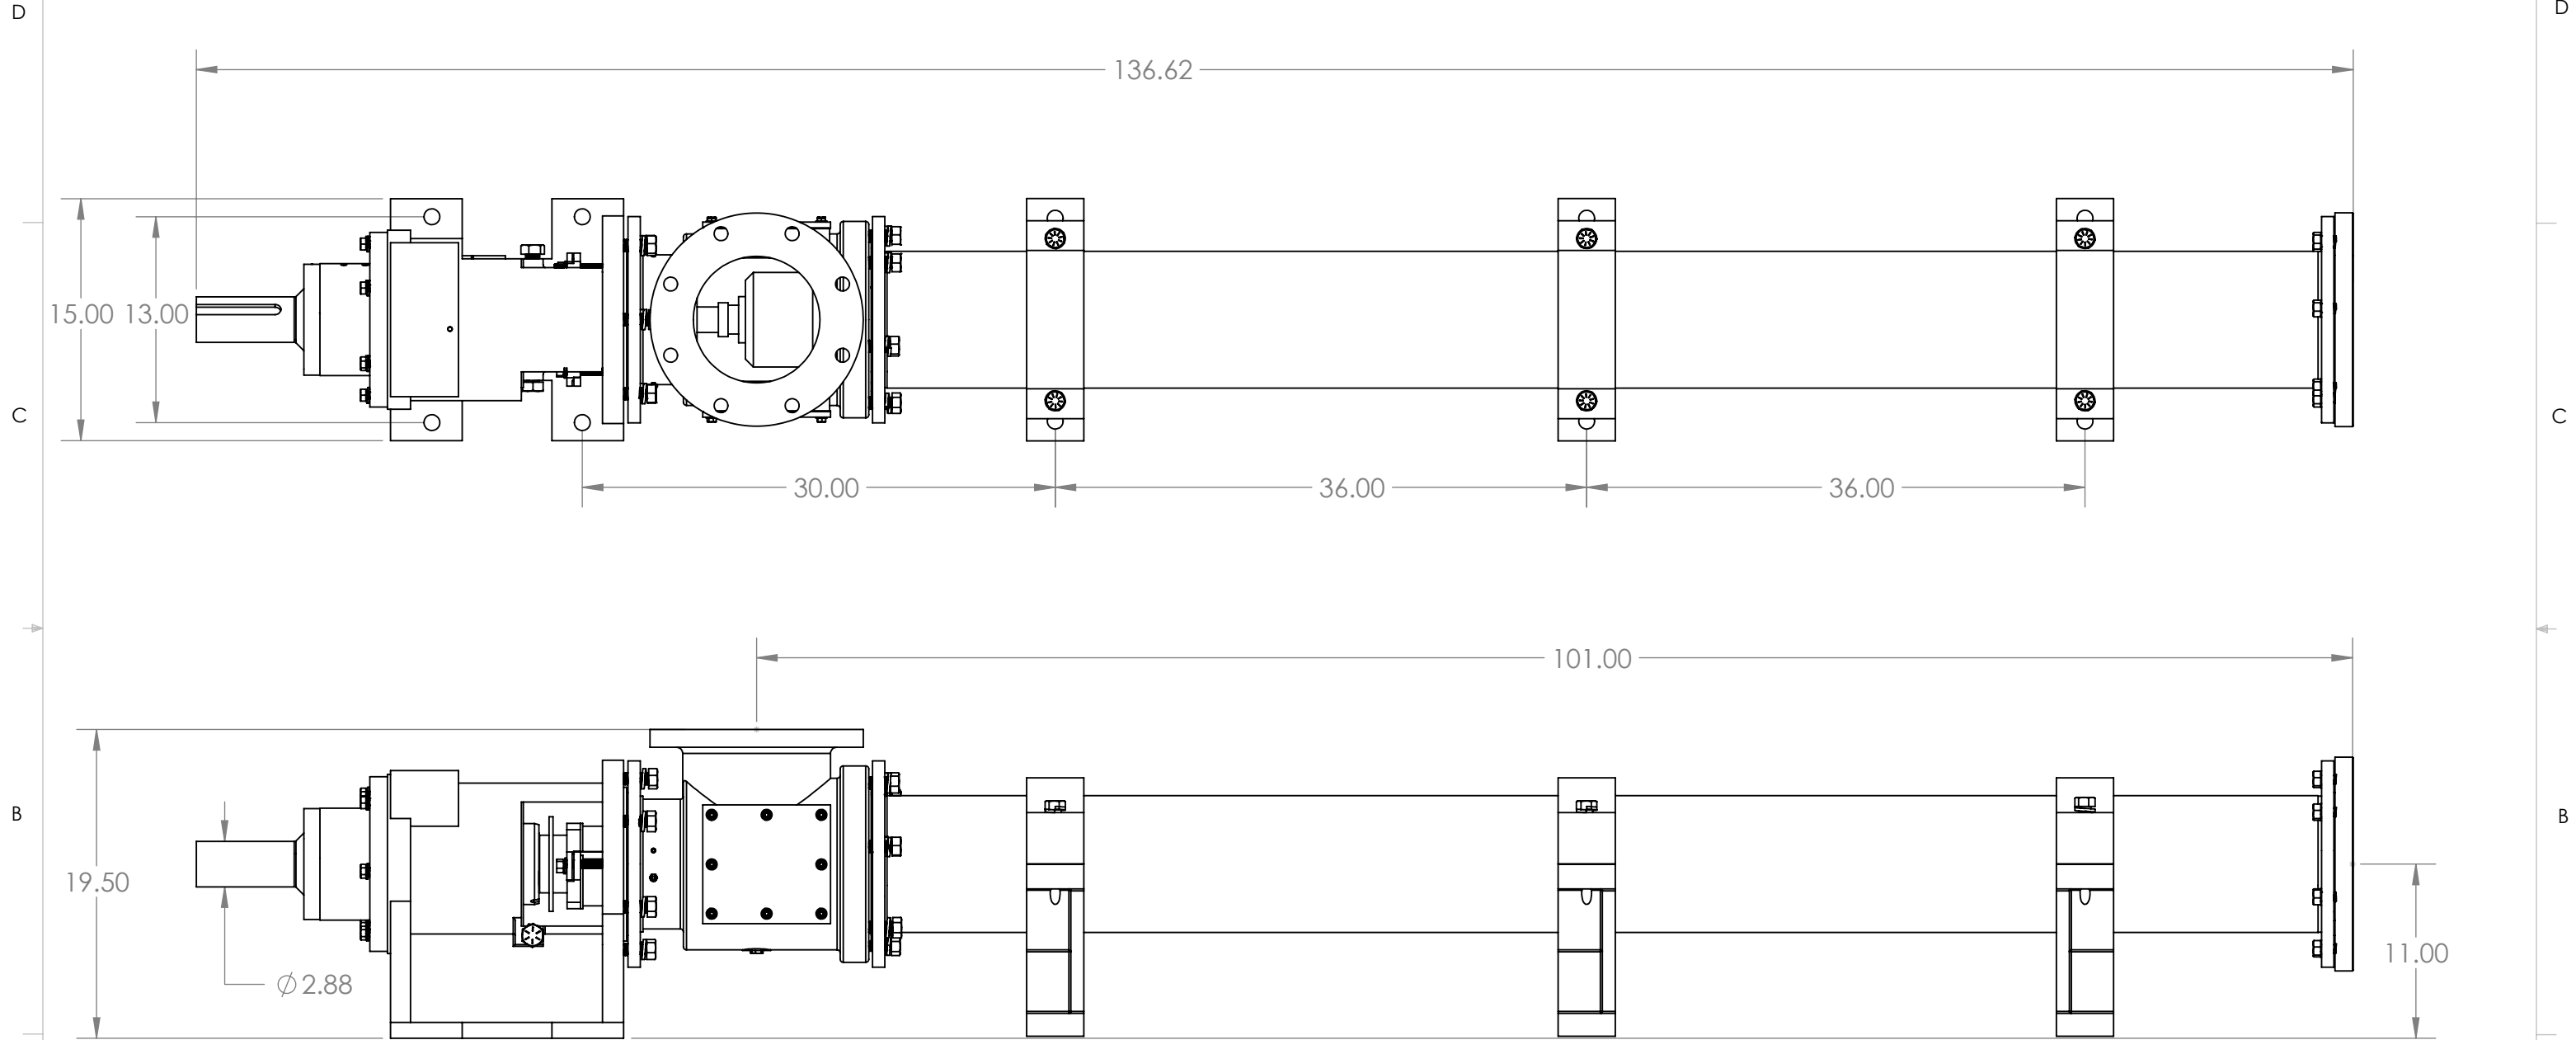

USED ON:	DRAWN BY: HUNTER TANKERSLEY	CONTINENTAL PUMP COMPANY 29425 STATE HIGHWAY B WARRENTON, MISSOURI 63383 PHONE: (636) 456-6006 FAX: (636) 456-4337 www.continentalultrapumps.com	
MATERIAL:	DATE: 11/7/2024	TITLE: 4H115	
UNLESS OTHERWISE SPECIFIED: DIMENSIONS ARE IN INCHES TOLERANCES: FRACTIONAL \pm ANGULAR: MACH \pm BEND \pm TWO PLACE DECIMAL \pm THREE PLACE DECIMAL \pm	PROPRIETARY AND CONFIDENTIAL THE INFORMATION CONTAINED IN THIS DRAWING IS THE SOLE PROPERTY OF CONTINENTAL PUMP COMPANY. ANY REPRODUCTION IN PART OR AS A WHOLE WITHOUT THE WRITTEN PERMISSION OF CONTINENTAL PUMP COMPANY IS PROHIBITED.	SIZE	DWG. NO.
		DO NOT SCALE DRAWING	
		SHEET 2 OF 3	

8" SUCTION

SECTION A-A
SCALE 1 : 6

8" DISCHARGE

USED ON:	DRAWN BY: HUNTER TANKERSLEY	CONTINENTAL PUMP COMPANY 29425 STATE HIGHWAY B WARRENTON, MISSOURI 63383 PHONE: (636) 456-6006 FAX: (636) 456-4337 www.continentalultrapumps.com	
MATERIAL:	DATE: 11/7/2024	TITLE: 4H115	
UNLESS OTHERWISE SPECIFIED: DIMENSIONS ARE IN INCHES TOLERANCES: FRACTIONAL ± ANGULAR: MACH ± BEND ± TWO PLACE DECIMAL ± THREE PLACE DECIMAL ±	PROPRIETARY AND CONFIDENTIAL THE INFORMATION CONTAINED IN THIS DRAWING IS THE SOLE PROPERTY OF CONTINENTAL PUMP COMPANY. ANY REPRODUCTION IN PART OR AS A WHOLE WITHOUT THE WRITTEN PERMISSION OF CONTINENTAL PUMP COMPANY IS PROHIBITED.	SIZE	DWG. NO.
		DO NOT SCALE DRAWING	
		SHEET 3 OF 3	