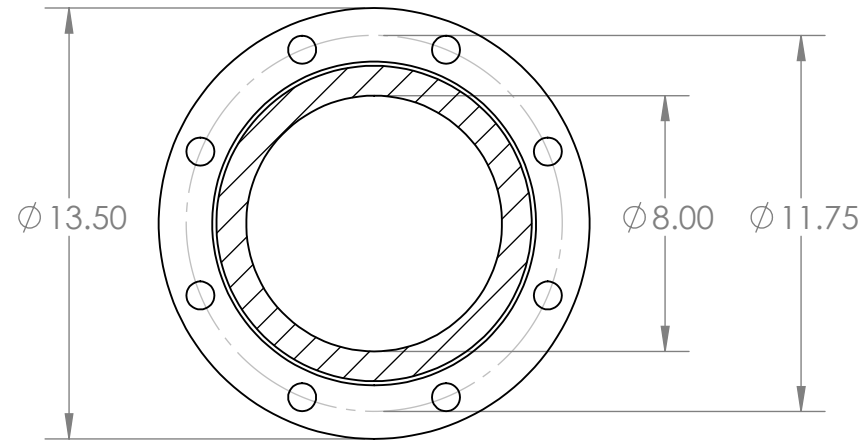

USED ON:	DRAWN BY: HUNTER TANKERSLEY	CONTINENTAL PUMP COMPANY 29425 STATE HIGHWAY B WARRENTON, MISSOURI 63383 PHONE: (636) 456-6006 FAX: (636) 456-4337 www.continentalultrapumps.com	
MATERIAL:	DATE: 11/7/2024	TITLE: 4H115	
UNLESS OTHERWISE SPECIFIED: DIMENSIONS ARE IN INCHES TOLERANCES: FRACTIONAL \pm ANGULAR: MACH \pm BEND \pm TWO PLACE DECIMAL \pm THREE PLACE DECIMAL \pm	PROPRIETARY AND CONFIDENTIAL THE INFORMATION CONTAINED IN THIS DRAWING IS THE SOLE PROPERTY OF CONTINENTAL PUMP COMPANY. ANY REPRODUCTION IN PART OR AS A WHOLE WITHOUT THE WRITTEN PERMISSION OF CONTINENTAL PUMP COMPANY IS PROHIBITED.	SIZE	DWG. NO.
		DO NOT SCALE DRAWING	
		SHEET 2 OF 3	

8" SUCTION

SECTION A-A
SCALE 1 : 6

8" DISCHARGE

USED ON:	DRAWN BY: HUNTER TANKERSLEY	CONTINENTAL PUMP COMPANY 29425 STATE HIGHWAY B WARRENTON, MISSOURI 63383 PHONE: (636) 456-6006 FAX: (636) 456-4337 www.continentalultrapumps.com	
MATERIAL:	DATE: 11/7/2024	TITLE: 4H115	
UNLESS OTHERWISE SPECIFIED: DIMENSIONS ARE IN INCHES TOLERANCES: FRACTIONAL ± ANGULAR: MACH ± BEND ± TWO PLACE DECIMAL ± THREE PLACE DECIMAL ±	PROPRIETARY AND CONFIDENTIAL THE INFORMATION CONTAINED IN THIS DRAWING IS THE SOLE PROPERTY OF CONTINENTAL PUMP COMPANY. ANY REPRODUCTION IN PART OR AS A WHOLE WITHOUT THE WRITTEN PERMISSION OF CONTINENTAL PUMP COMPANY IS PROHIBITED.	SIZE	DWG. NO.
		DO NOT SCALE DRAWING	
		SHEET 3 OF 3	