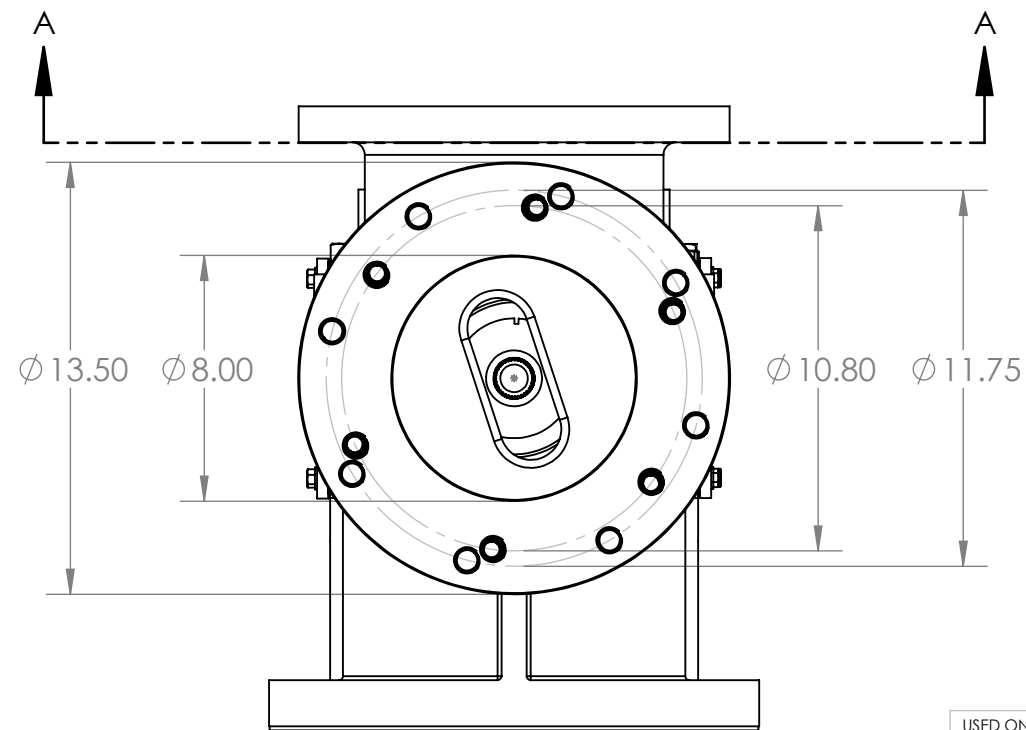

USED ON:	DRAWN BY: HUNTER TANKERSLEY	CONTINENTAL PUMP COMPANY 29425 STATE HIGHWAY B WARRENTON, MISSOURI 63383 PHONE: (636) 456-6006 FAX: (636) 456-4337 www.continentalultrapumps.com	
MATERIAL:	DATE: 11/7/2024	TITLE: 4H115	
UNLESS OTHERWISE SPECIFIED: DIMENSIONS ARE IN INCHES TOLERANCES: FRACTIONAL \pm ANGULAR: MACH \pm BEND \pm TWO PLACE DECIMAL \pm THREE PLACE DECIMAL \pm	PROPRIETARY AND CONFIDENTIAL THE INFORMATION CONTAINED IN THIS DRAWING IS THE SOLE PROPERTY OF CONTINENTAL PUMP COMPANY. ANY REPRODUCTION IN PART OR AS A WHOLE WITHOUT THE WRITTEN PERMISSION OF CONTINENTAL PUMP COMPANY IS PROHIBITED.	SIZE	DWG. NO.
		DO NOT SCALE DRAWING	
		SHEET 2 OF 3	

8" SUCTION

SECTION A-A
SCALE 1 : 6

8" DISCHARGE

USED ON:	DRAWN BY: HUNTER TANKERSLEY	CONTINENTAL PUMP COMPANY 29425 STATE HIGHWAY B WARRENTON, MISSOURI 63383 PHONE: (636) 456-6006 FAX: (636) 456-4337 www.continentalultrapumps.com	
MATERIAL:	DATE: 11/7/2024	TITLE: 4H115	
UNLESS OTHERWISE SPECIFIED: DIMENSIONS ARE IN INCHES TOLERANCES: FRACTIONAL ± ANGULAR: MACH ± BEND ± TWO PLACE DECIMAL ± THREE PLACE DECIMAL ±	PROPRIETARY AND CONFIDENTIAL THE INFORMATION CONTAINED IN THIS DRAWING IS THE SOLE PROPERTY OF CONTINENTAL PUMP COMPANY. ANY REPRODUCTION IN PART OR AS A WHOLE WITHOUT THE WRITTEN PERMISSION OF CONTINENTAL PUMP COMPANY IS PROHIBITED.	SIZE	DWG. NO.
		DO NOT SCALE DRAWING	
		SHEET 3 OF 3	