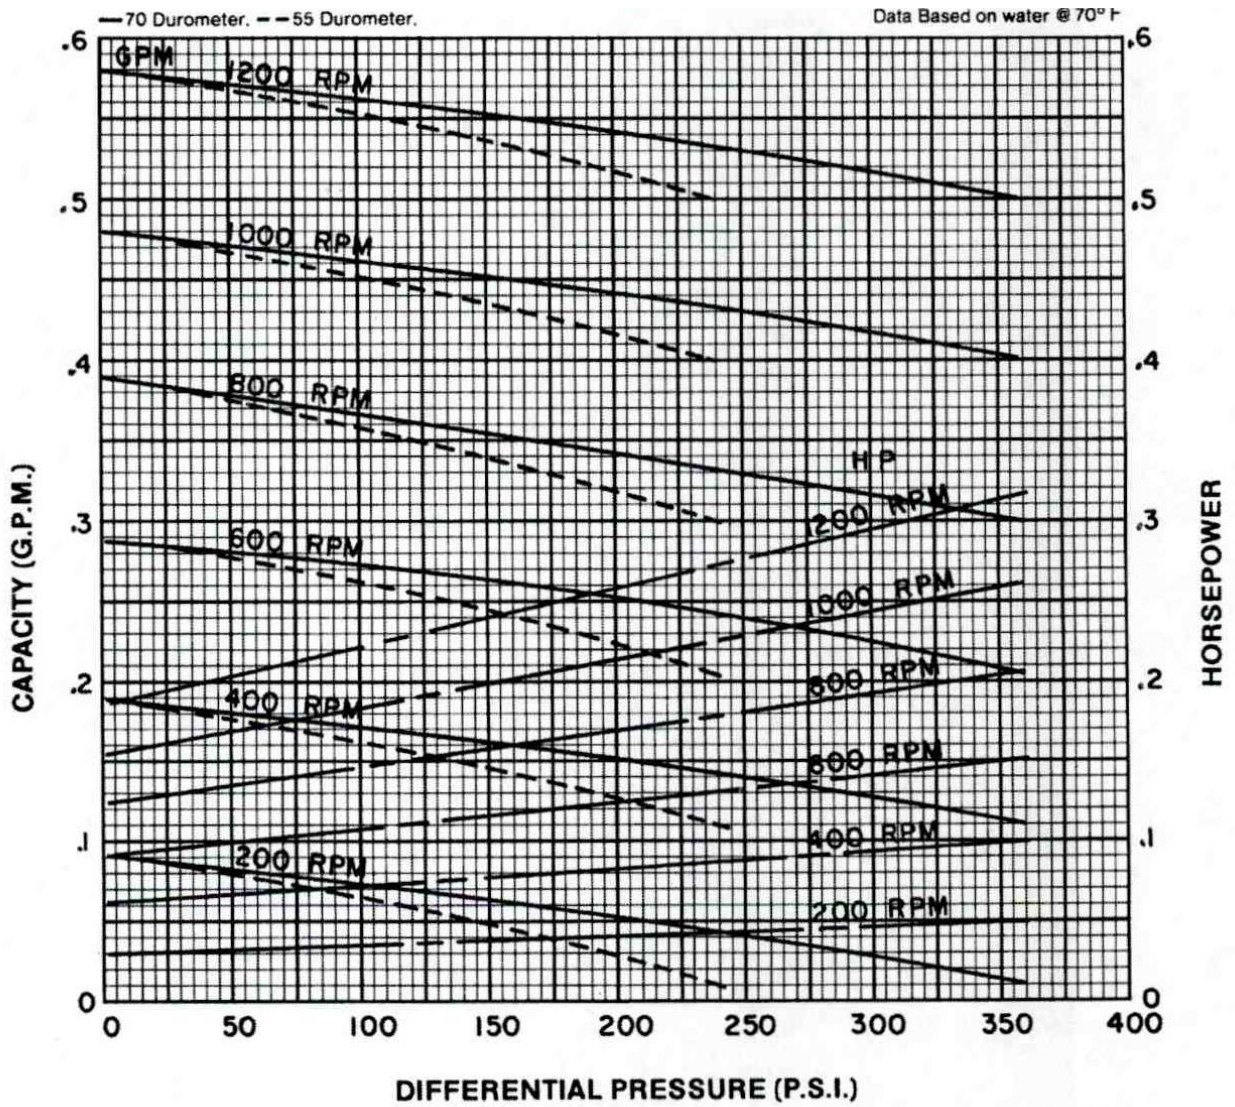

**PERFORMANCE DATA
MODEL: 6CM1**

RPM	200	400	600	800	1,000	1,200
NPSH REQ'D	.3	.6	.9	1.2	1.5	1.8
MIN. HP	1/6	1/6	1/4	1/4	1/3	1/3

Continental Pump Company

29425 State Hwy B | Warrenton, Missouri 63383 | Tel: 636-456-6006 | Fax: 636-456-4337 | Email: sales@con-pump.com
www.continentalultrapumps.com