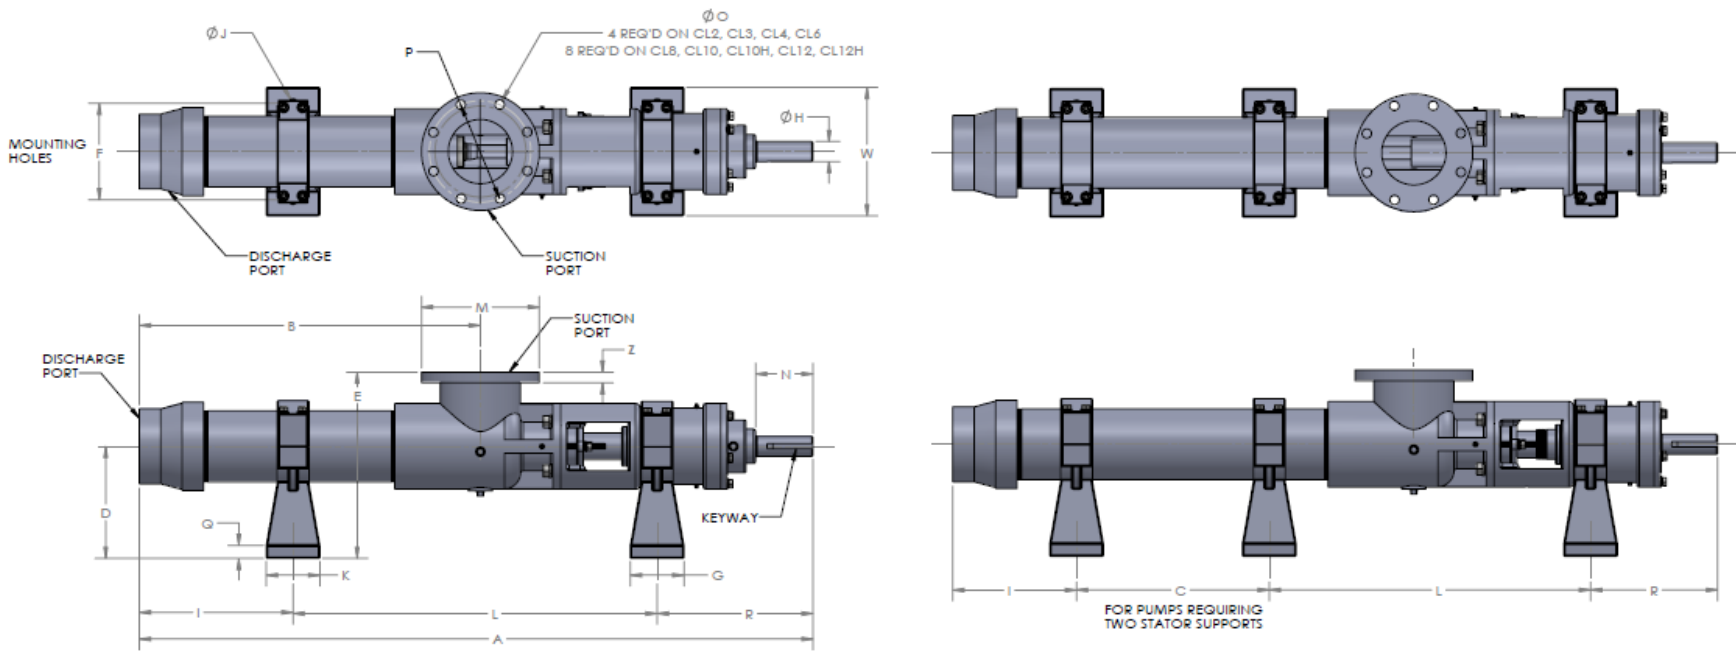

# Dimensions & Weights

## CL Model

Pump	DIMENSIONS (INCHES)																				WEIGHT (LBS)	PORT SIZES		
	A	B	C	D	E	F	G	H	I	J	K	L	M	N	O	P	Q	R	W	Z		KEYWAY	SUCTION	DISCHARGE
1CL12	70"	31"	N/A	12 1/2"	21"	12 5/8"	6"	2 1/4"	14 1/2"	1"	6"	37 1/2"	13 1/2"	6"	7/8"	11 3/4"	1 1/8"	18"	14 1/2"	1 1/8"	1/2 x 4"	880	8"	6"
2CL12	85 1/2"	46 1/2"	20 1/2"	12 1/2"	21"	12 5/8"	6"	2 1/4"	12"	1"	6"	35"	13 1/2"	6"	7/8"	11 3/4"	1 1/8"	18"	14 1/2"	1 1/8"	1/2 x 4"	1075	8"	6"
3CL12	101 1/8"	62 1/8"	27"	12 1/2"	21"	12 5/8"	6"	2 1/4"	14 1/8"	1"	6"	42"	13 1/2"	6"	7/8"	11 3/4"	1 1/8"	18"	14 1/2"	1 1/8"	1/2 x 4"	1200	8"	6"
1CL12H	77 3/4"	38 3/4"	N/A	12 1/2"	21"	12 5/8"	6"	2 1/4"	17 3/4"	1"	6"	42"	13 1/2"	6"	7/8"	11 3/4"	1 1/8"	18"	14 1/2"	1 1/8"	1/2 x 4"	945	8"	6"
2CL12H	101 1/8"	62 1/8"	27"	12 1/2"	21"	12 5/8"	6"	2 1/4"	14 1/8"	1"	6"	42"	13 1/2"	6"	7/8"	11 3/4"	1 1/8"	18"	14 1/2"	1 1/8"	1/2 x 4"	1205	8"	6"