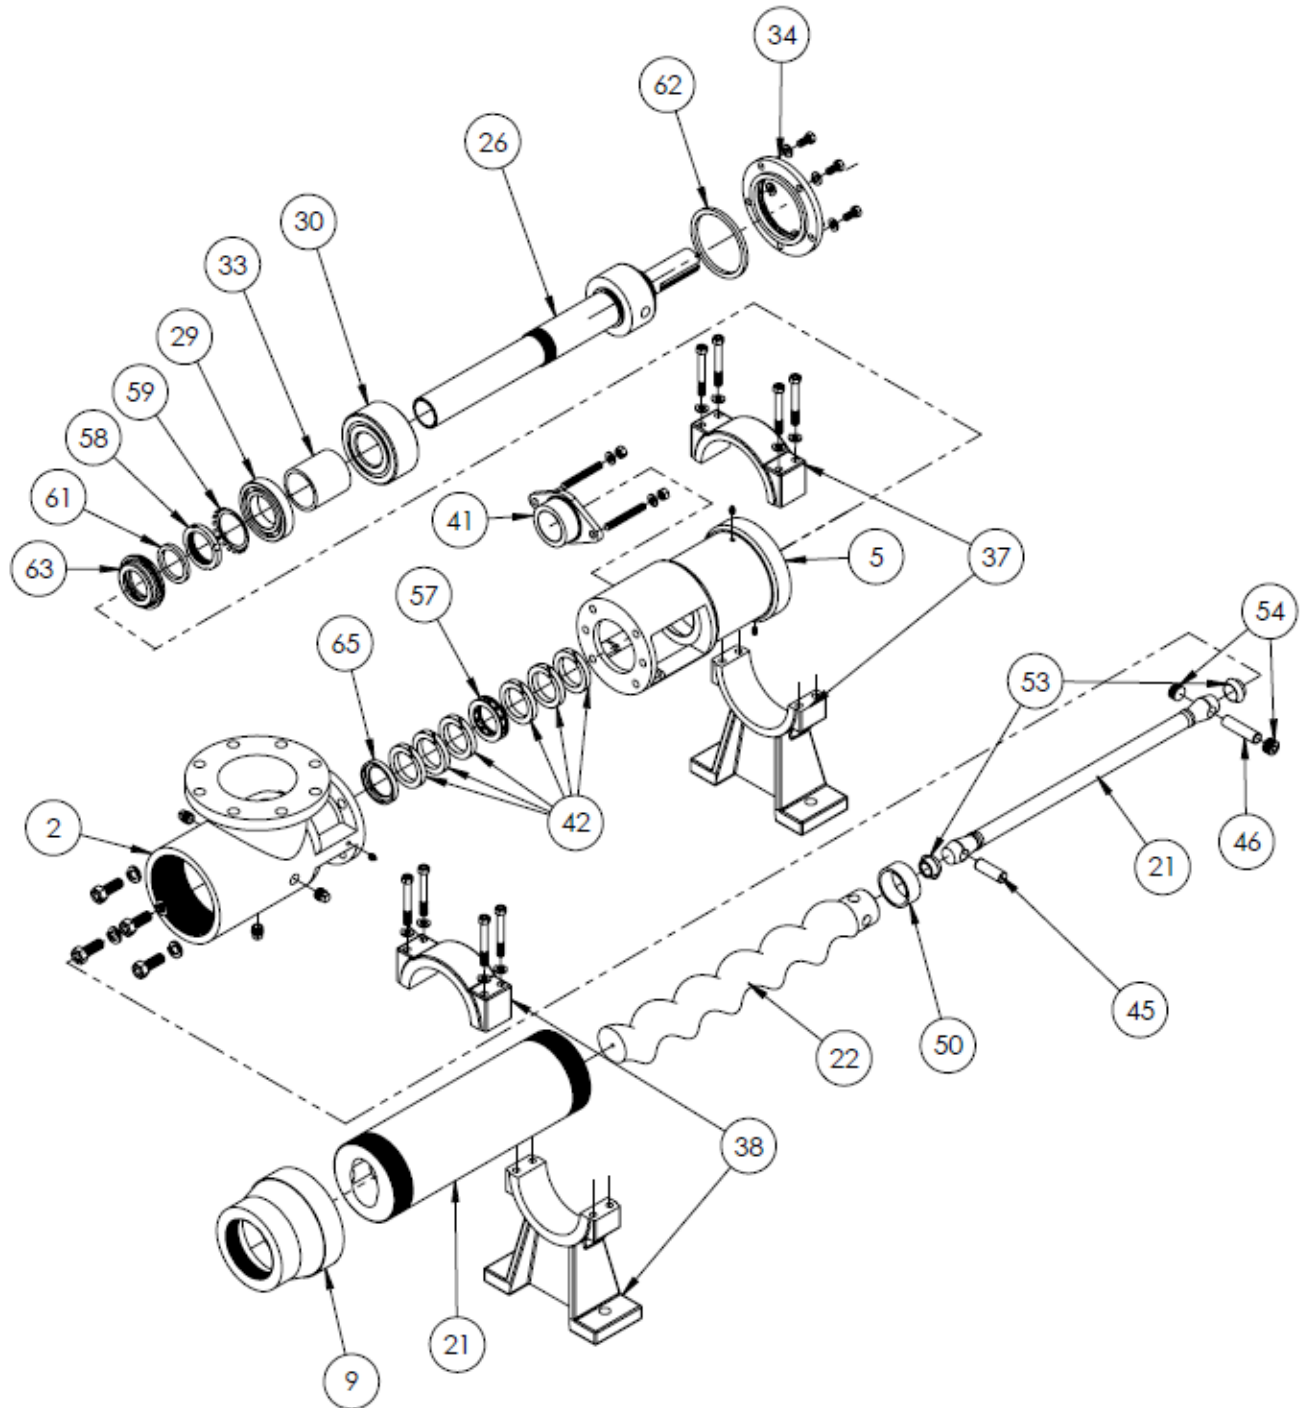

Continental Progressive Cavity Pump CL Model CL10 Pump

Continental Pump Company

29425 State Hwy B | Warrenton, Missouri 63383 | Tel: 636-456-6006 | Fax: 636-456-4337 | Email: sales@con-pump.com
Visit us at: www.continentalultrapumps.com