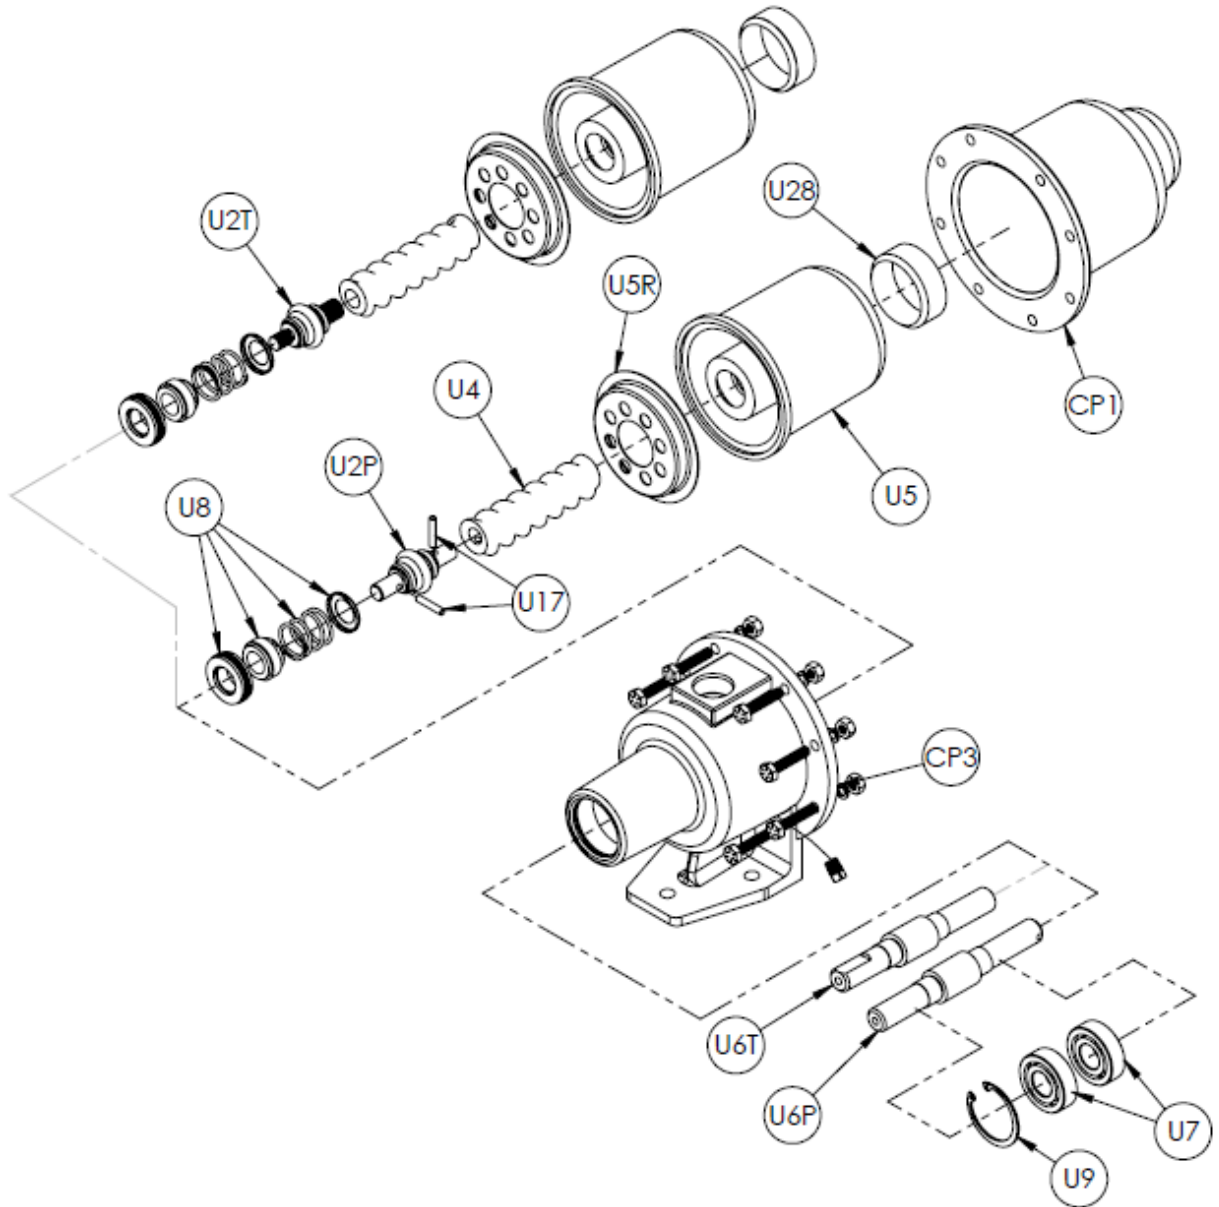

## Continental Progressive Cavity Pump CP Model CP15 Mechanical Seal Pump