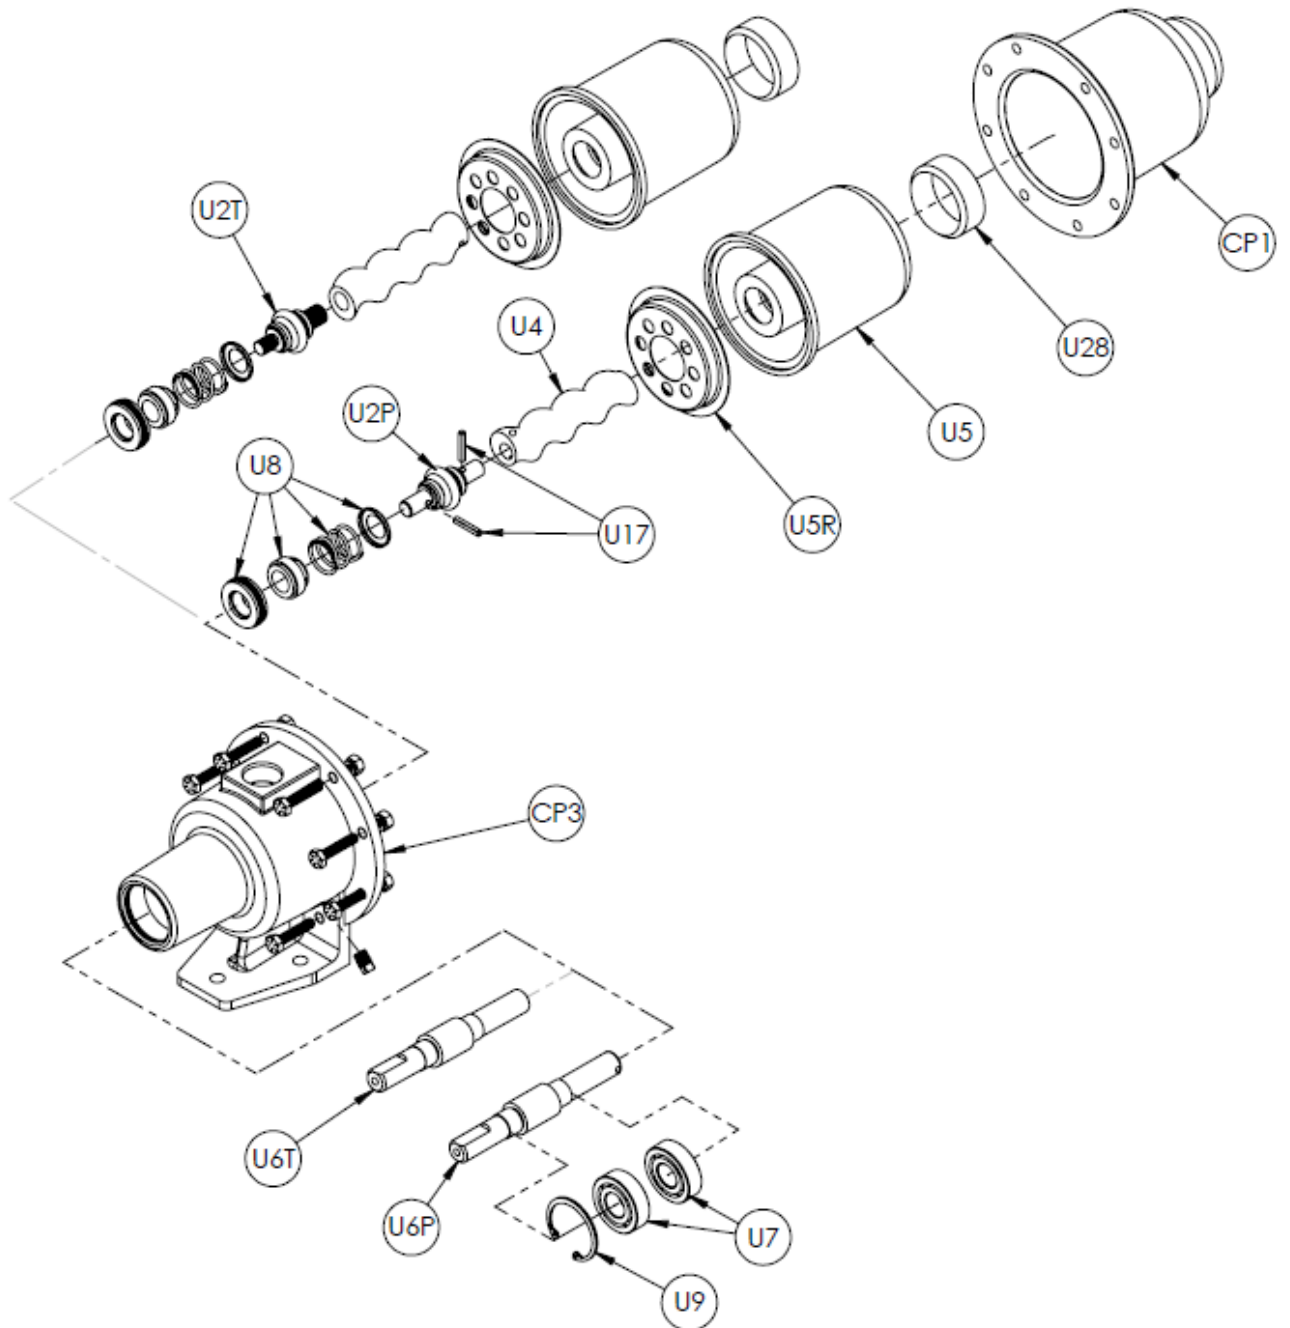

Continental Progressive Cavity Pump CP Model CP22 Mechanical Seal Pump

Continental Pump Company

29425 State Hwy B | Warrenton, Missouri 63383 | Tel: 636-456-6006 | Fax: 636-456-4337 | Email: sales@con-pump.com
Visit us at: www.continentalultrapumps.com