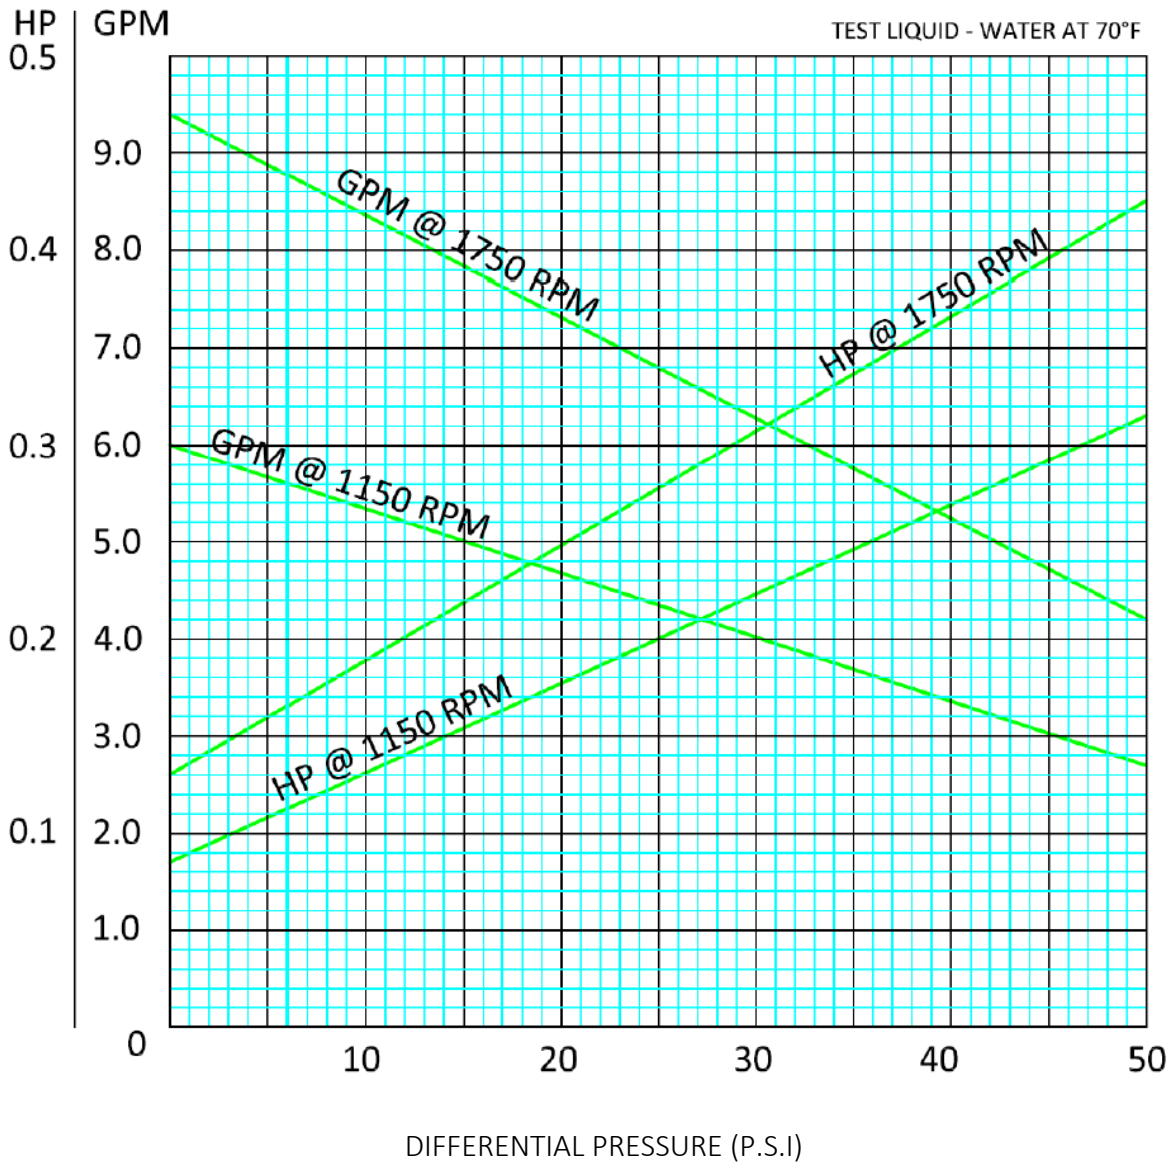

# PERFORMANCE DATA MODEL CP-33

NPSH REQUIRED 2.6 FT.

**Continental Pump Company**

29425 State Hwy B | Warrenton, Missouri 63383 | Tel: 636-456-6006 | Fax: 636-456-4337 | Email: sales@con-pump.com  
www.continentalultrapumps.com