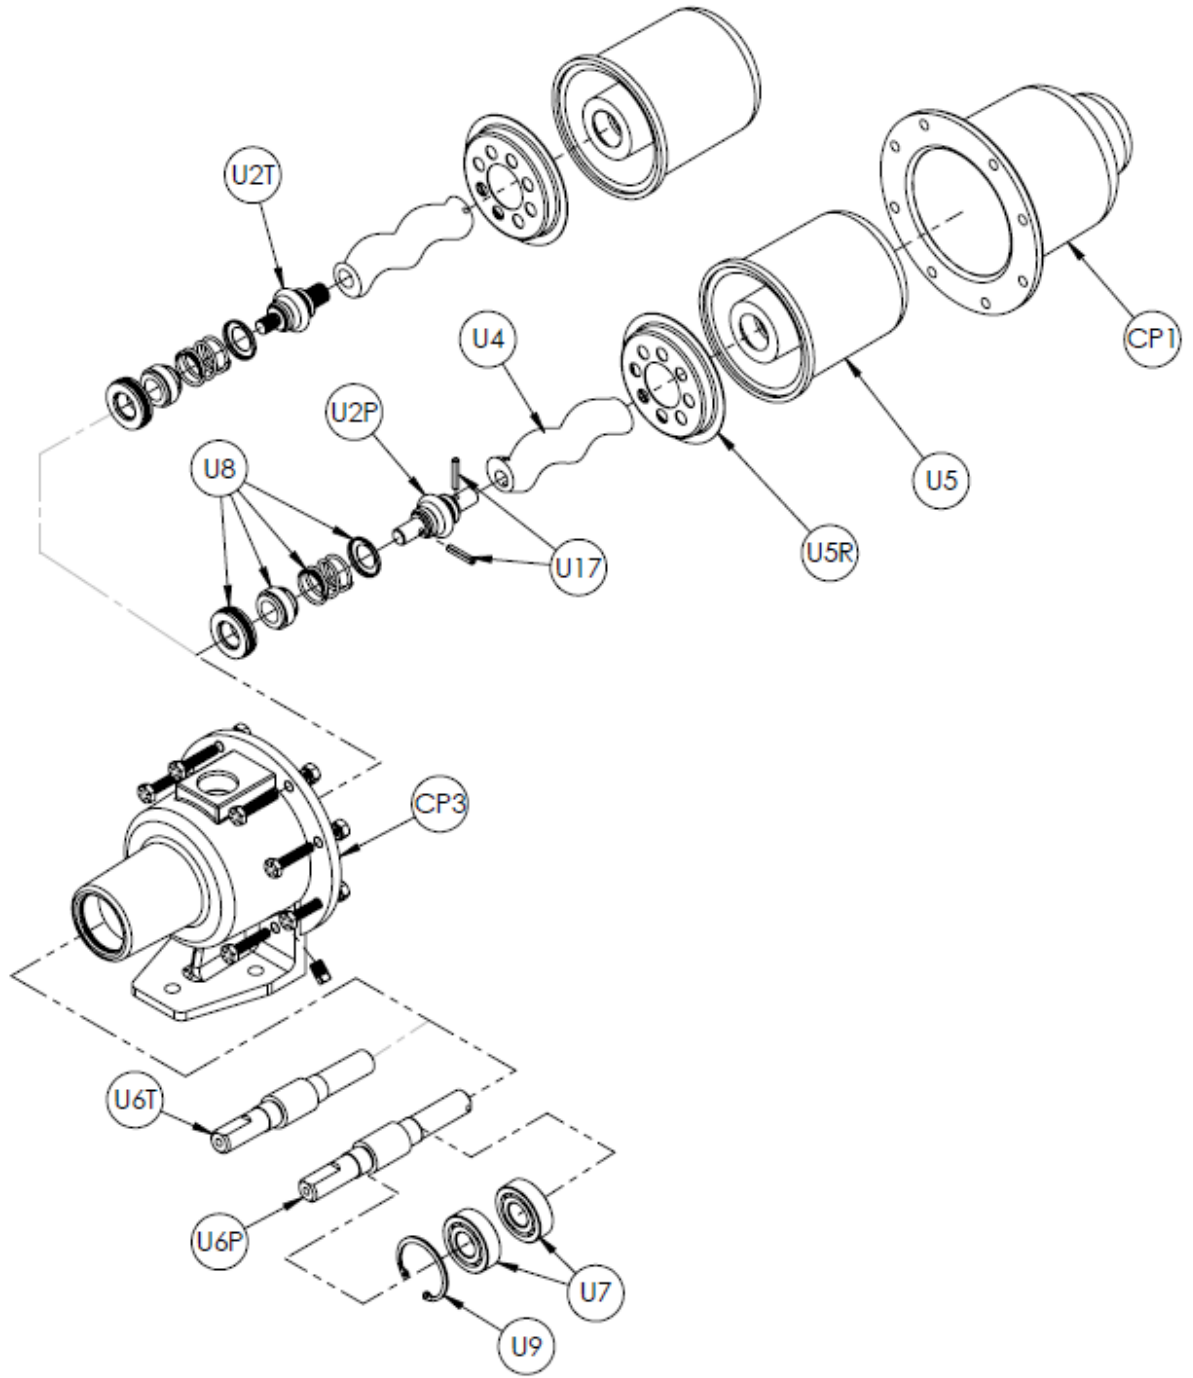

### Continental Progressive Cavity Pump CP Model CP33 Mechanical Seal Pump

**Continental Pump Company**

29425 State Hwy B | Warrenton, Missouri 63383 | Tel: 636-456-6006 | Fax: 636-456-4337 | Email: sales@con-pump.com  
Visit us at: [www.continentalultrapumps.com](http://www.continentalultrapumps.com)