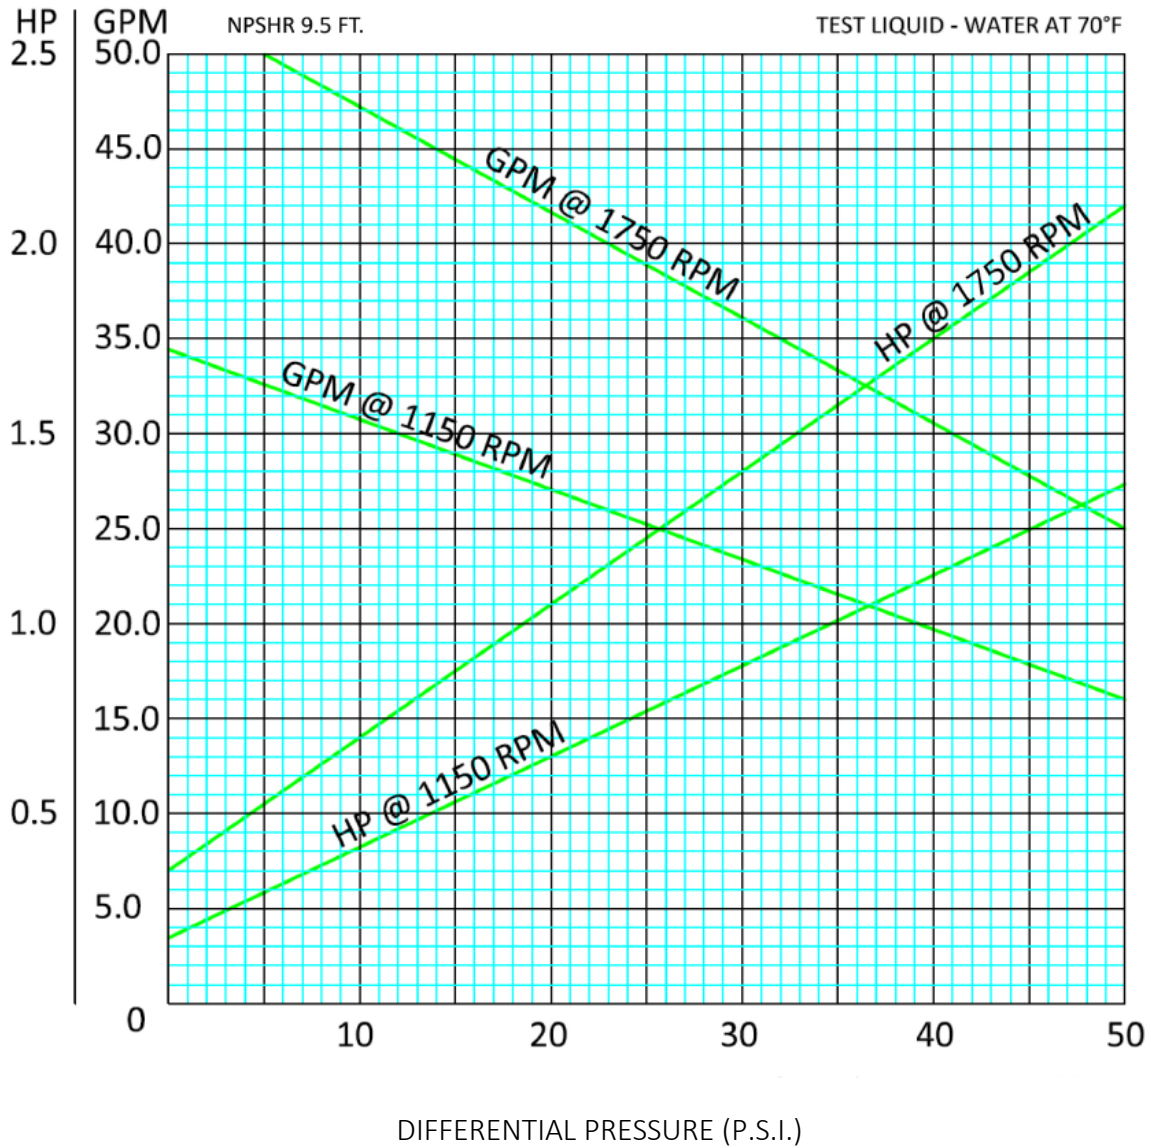

## PERFORMANCE DATA MODEL CP-67