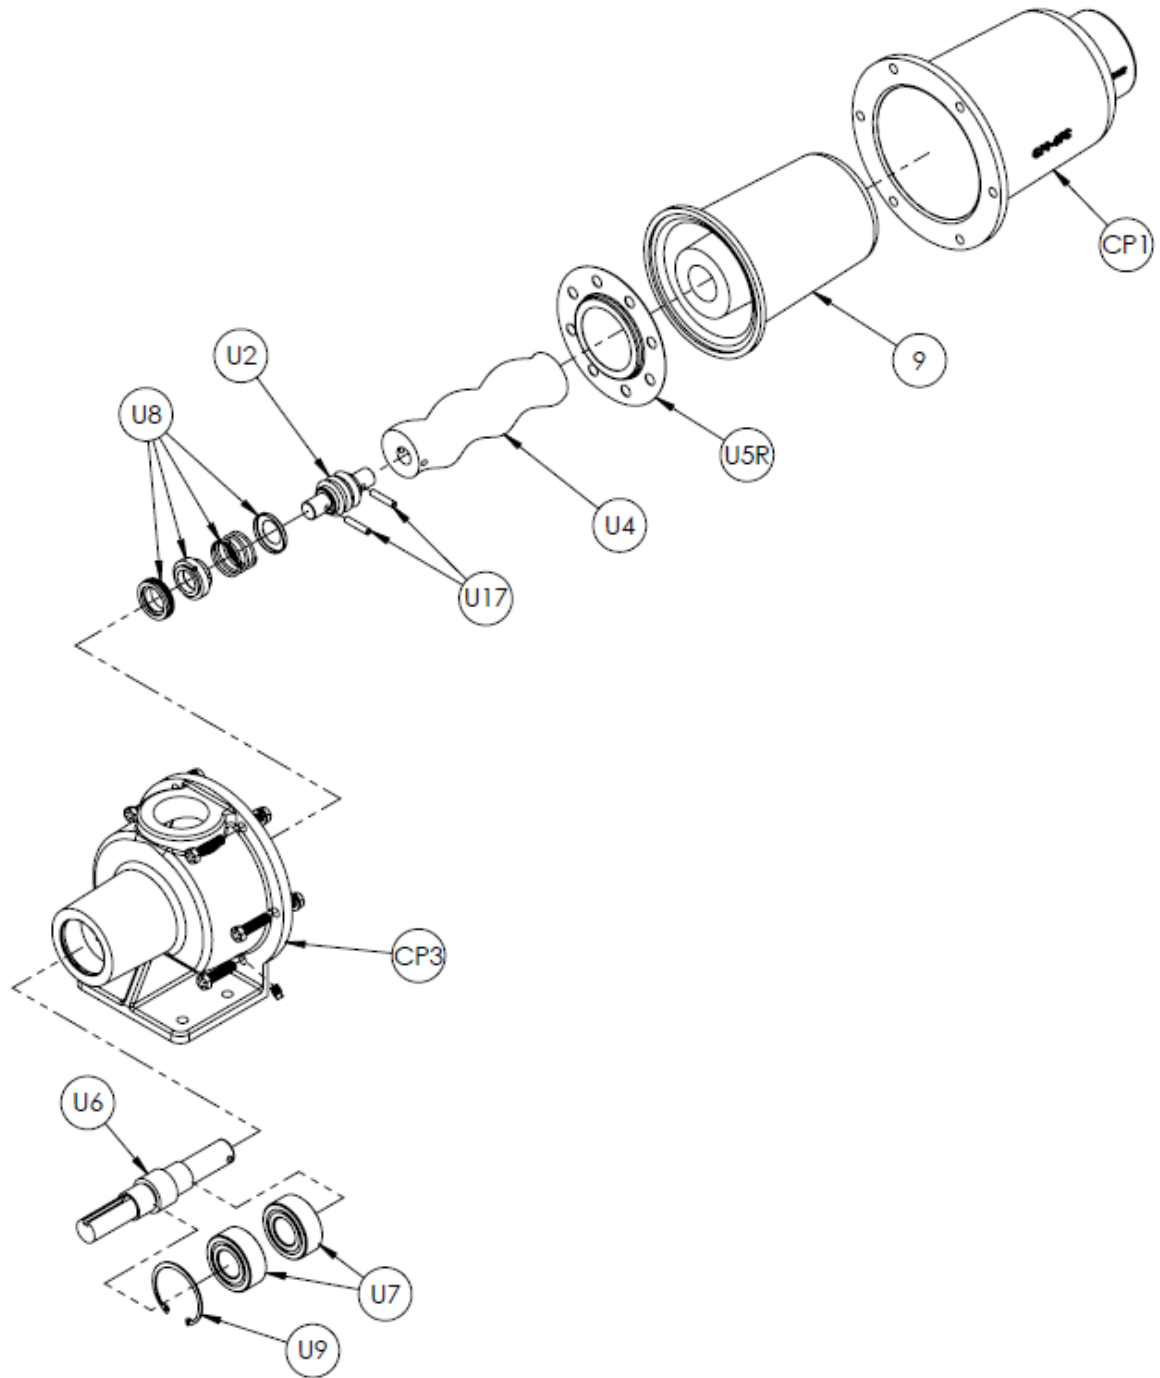

## Continental Progressive Cavity Pump CP Model CP67 Mechanical Seal Pump