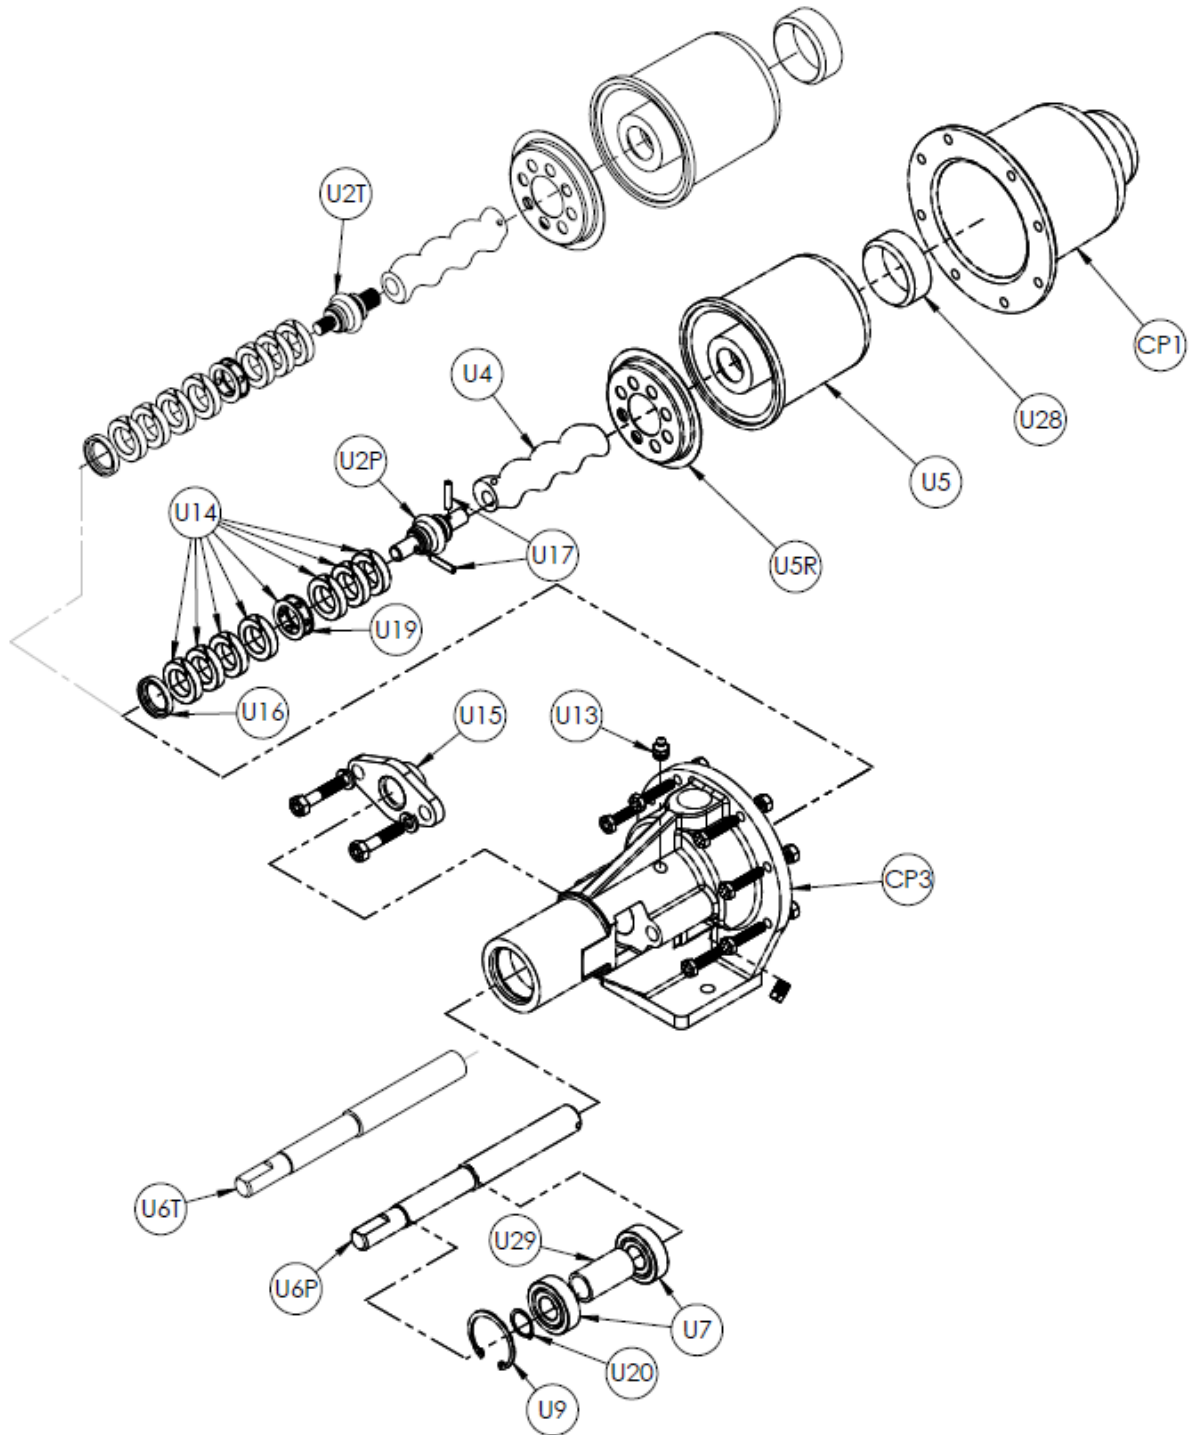

### Continental Progressive Cavity Pump CP Model CP22 Packed Seal Pump

**Continental Pump Company**

29425 State Hwy B | Warrenton, Missouri 63383 | Tel: 636-456-6006 | Fax: 636-456-4337 | Email: sales@con-pump.com  
Visit us at: [www.continentalultrapumps.com](http://www.continentalultrapumps.com)