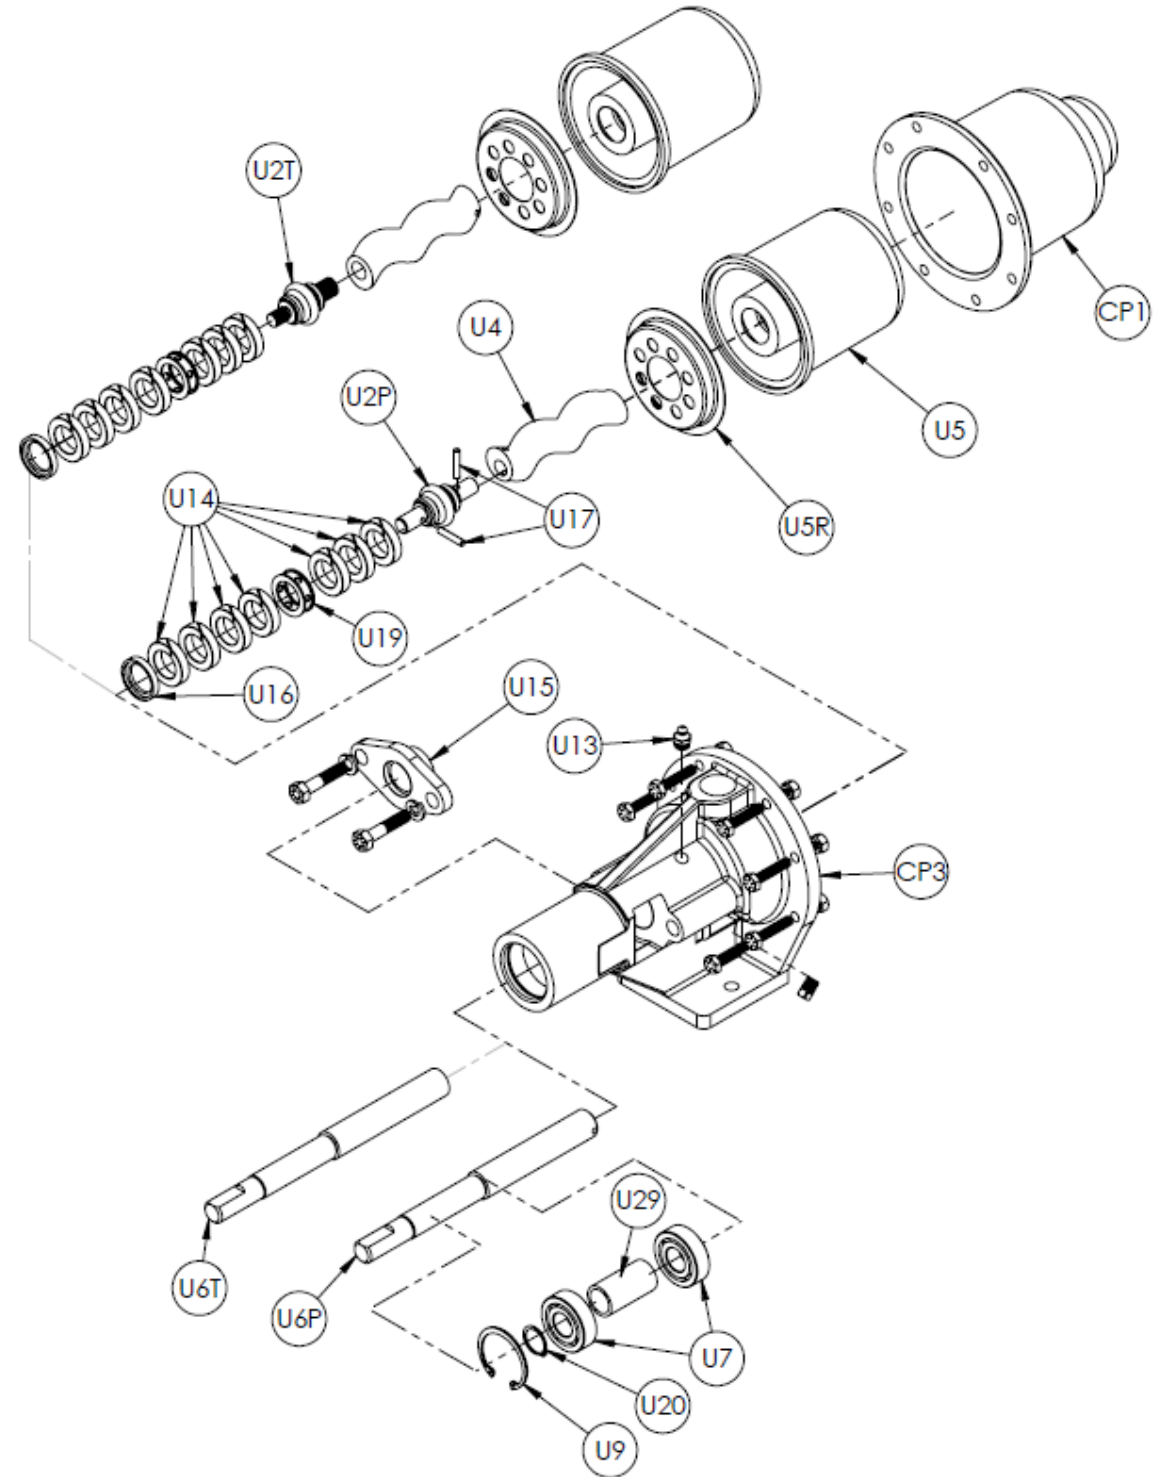

Continental Progressive Cavity Pump CP Model CP33 Packed Seal Pump

Continental Pump Company

29425 State Hwy B | Warrenton, Missouri 63383 | Tel: 636-456-6006 | Fax: 636-456-4337 | Email: sales@con-pump.com
Visit us at: www.continentalultrapumps.com