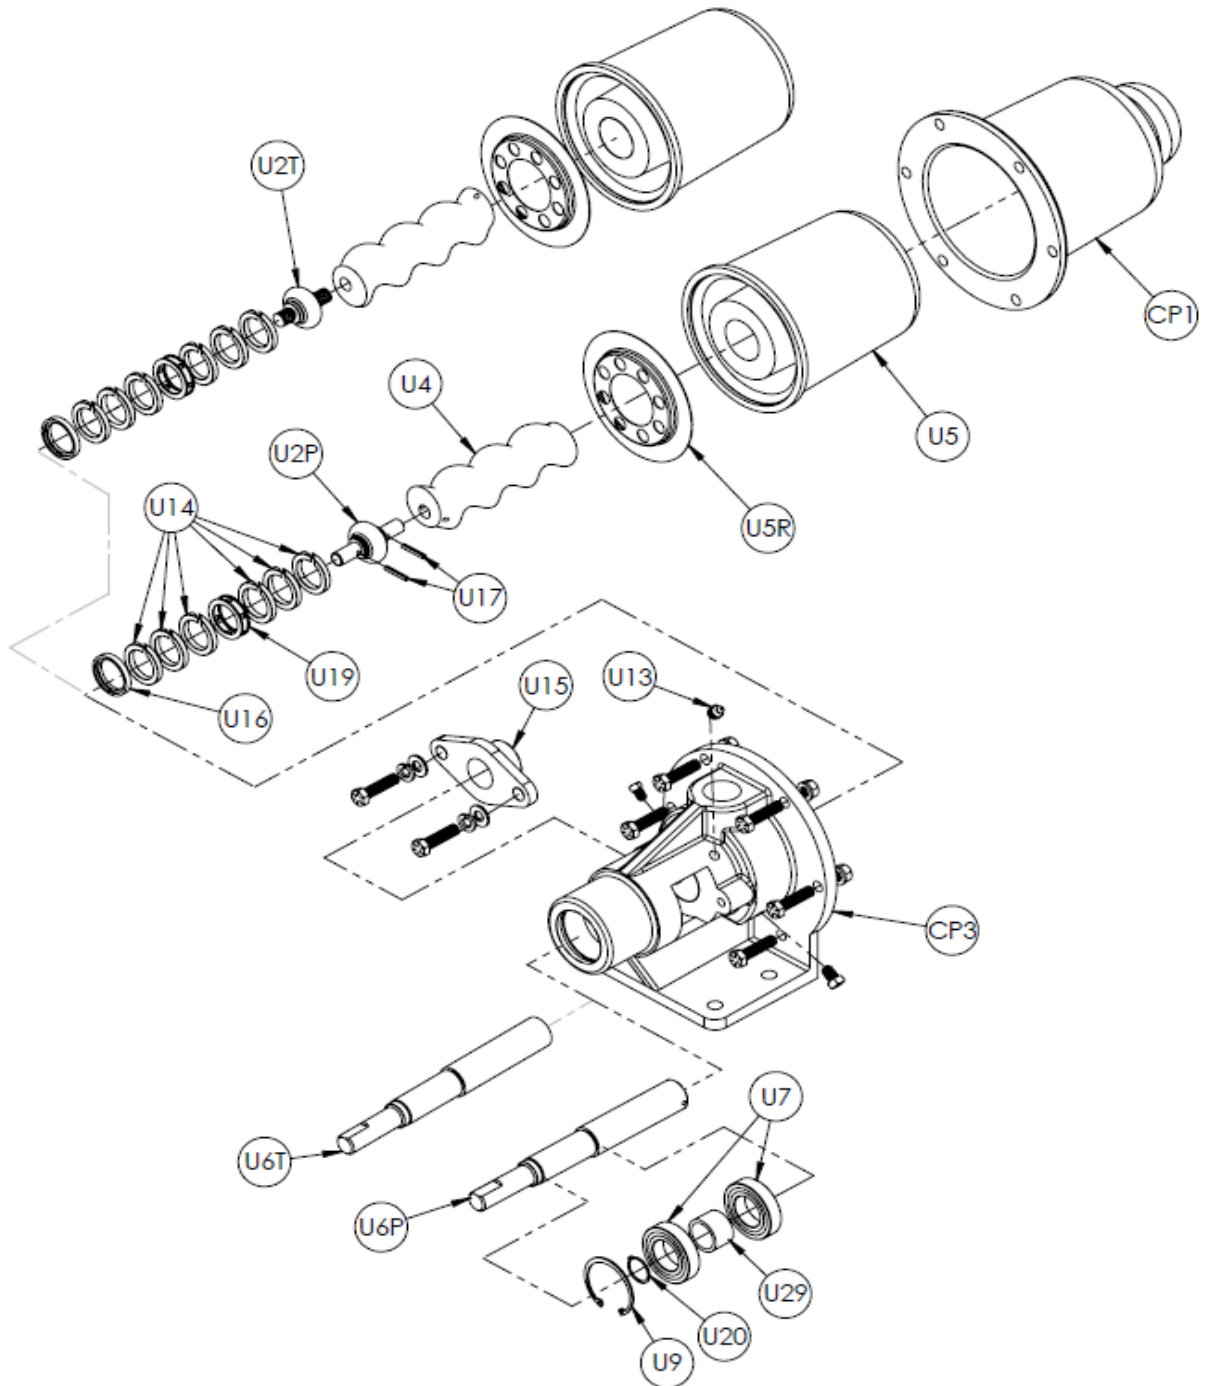

Continental Progressive Cavity Pump CP Model CP56 Packed Seal Pump

Continental Pump Company

29425 State Hwy B | Warrenton, Missouri 63383 | Tel: 636-456-6006 | Fax: 636-456-4337 | Email: sales@con-pump.com
Visit us at: www.continentalultrapumps.com