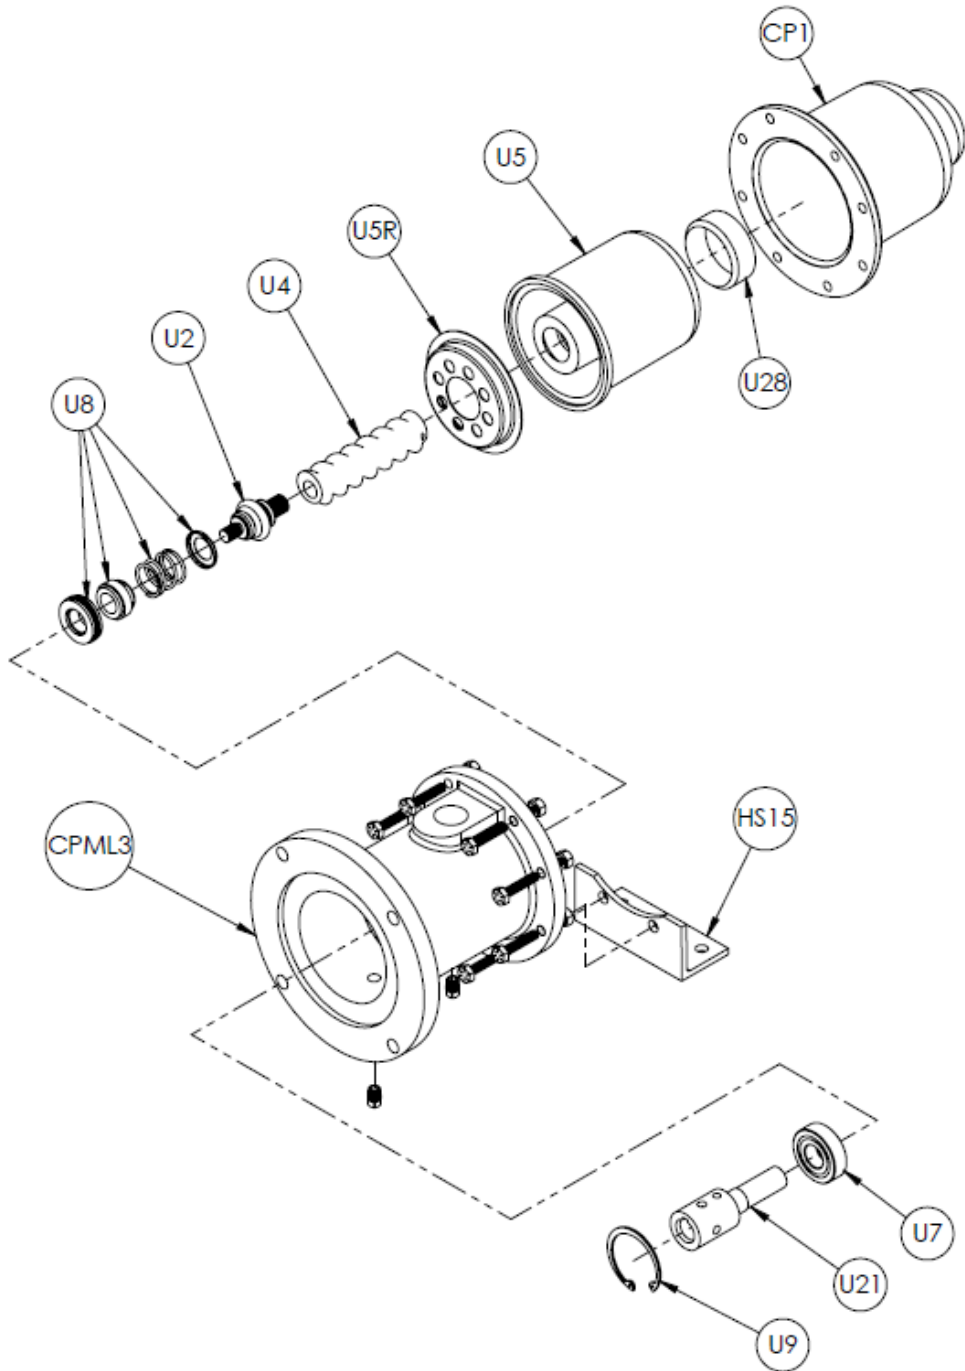

### Continental Progressive Cavity Pump CP Model CPML15 Close-Coupled Pump Driven with a Standard Motor

Pump bolts to any Nema Frame 56 C-Face motor with feet.