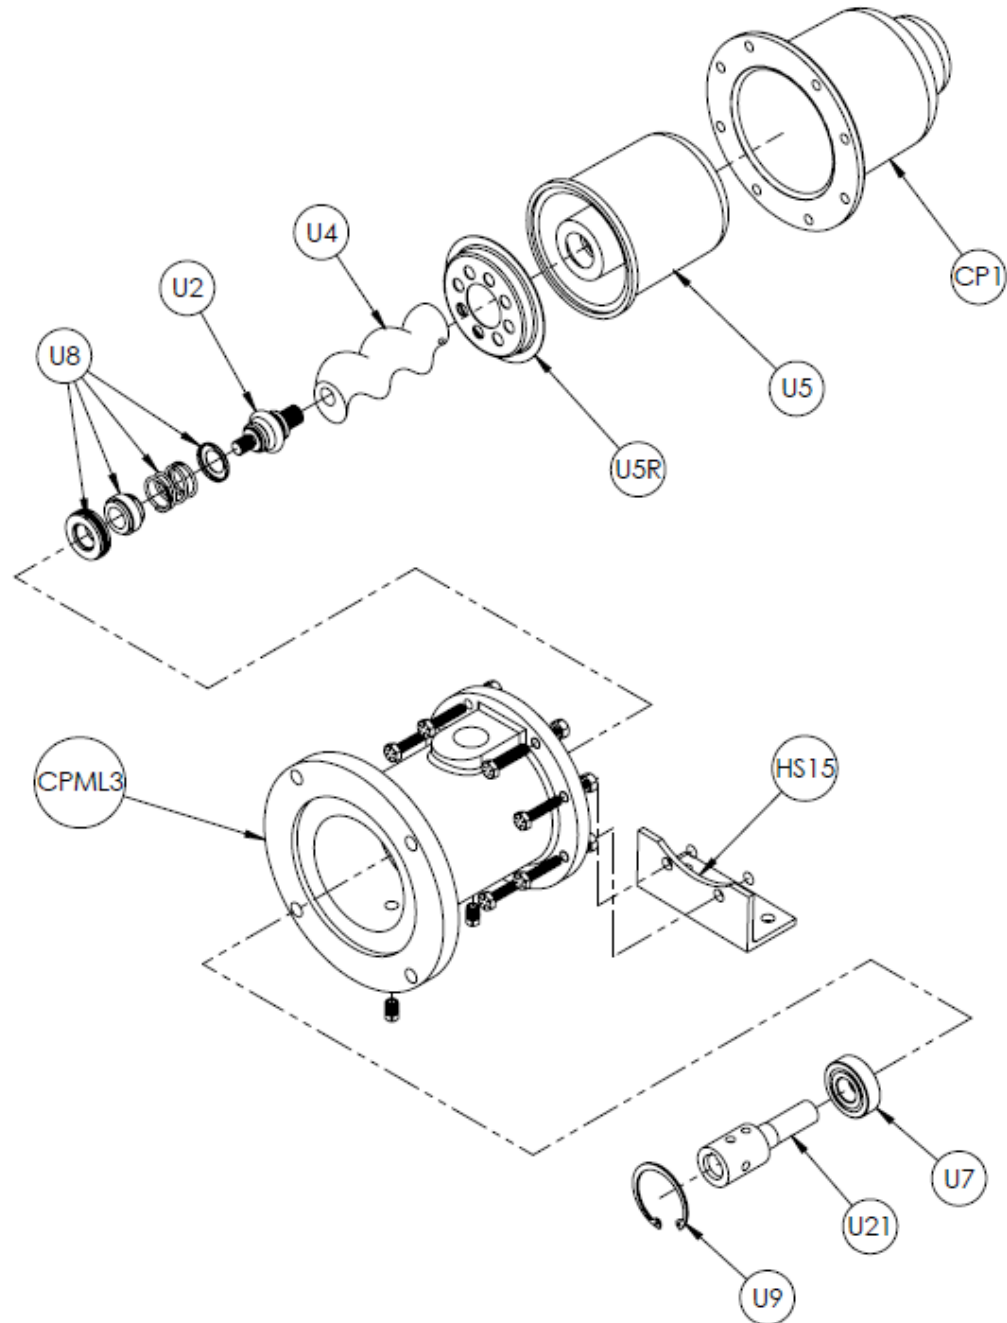

Continental Progressive Cavity Pump CP Model  
CPML44 Close-Coupled Pump Driven with a Standard Motor

Pump bolts to any Nema Frame 56 C-Face motor with feet.

**Continental Pump Company**

29425 State Hwy B | Warrenton, Missouri 63383 | Tel: 636-456-6006 | Fax: 636-456-4337 | Email: sales@con-pump.com  
Visit us at: [www.continentalultrapumps.com](http://www.continentalultrapumps.com)