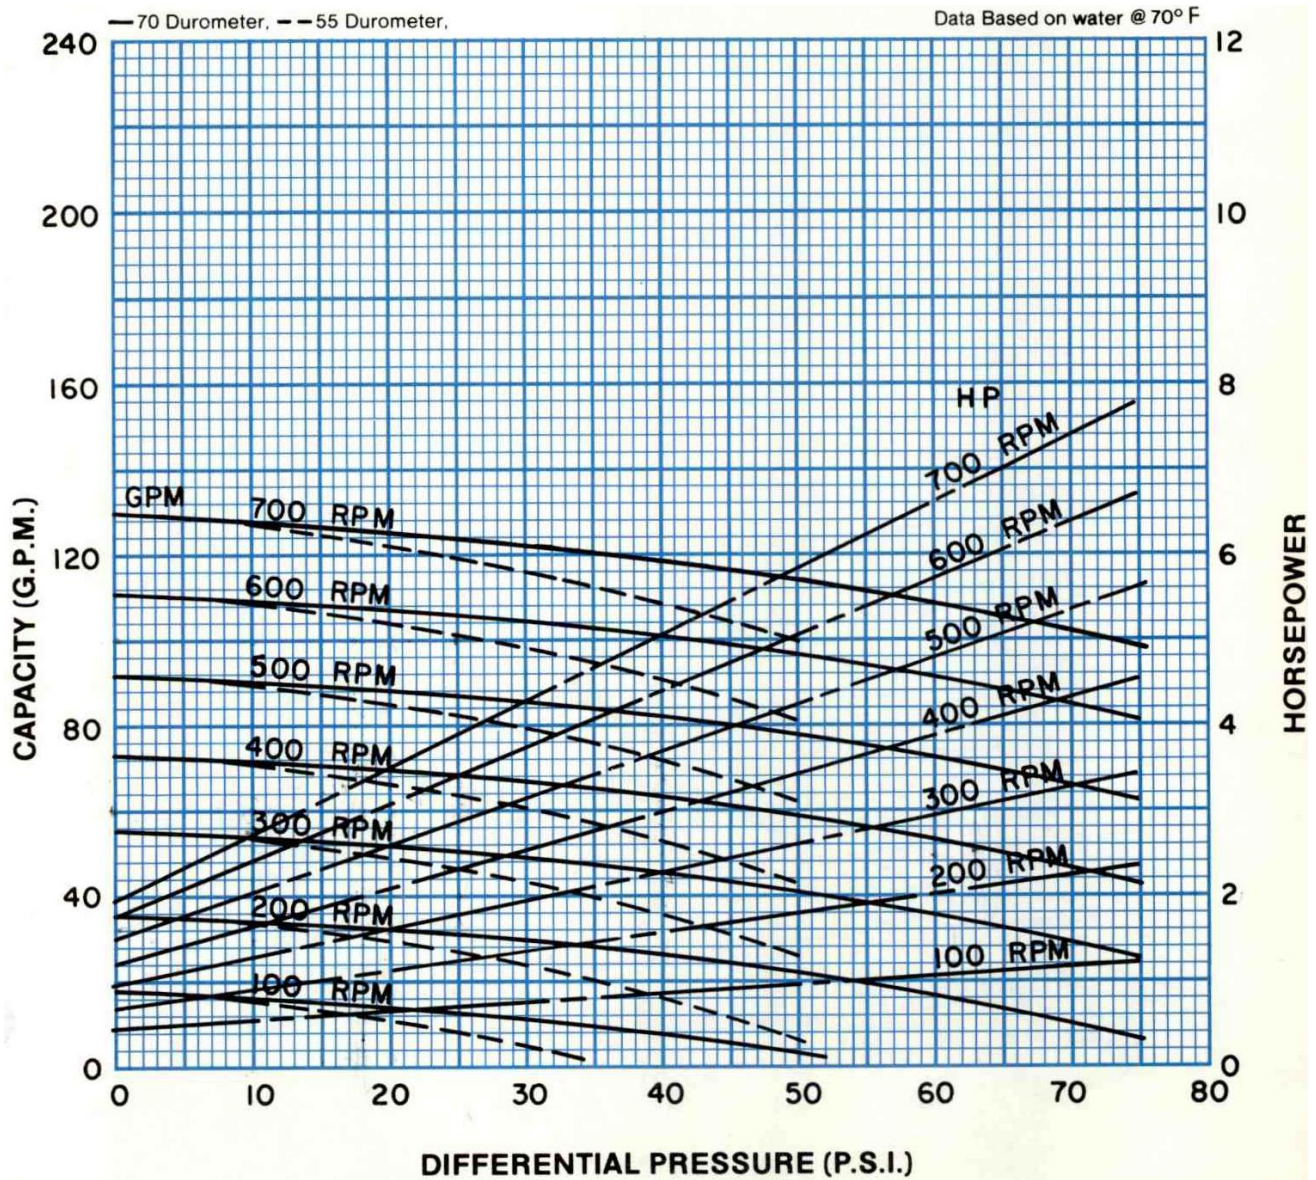

**PERFORMANCE
DATA MODEL: 1CJ10**

RPM	100	200	300	400	500	600	700
NPSH REQ'D	.9	1.7	2.6	3.5	4.9	6.9	9.1
MIN. HP	1	1 1/2	2	3	5	5	5

Continental Pump Company

29425 State Hwy B | Warrenton, Missouri 63383 | Tel: 636-456-6006 | Fax: 636-456-4337 | Email: sales@con-pump.com
www.continentalultrapumps.com