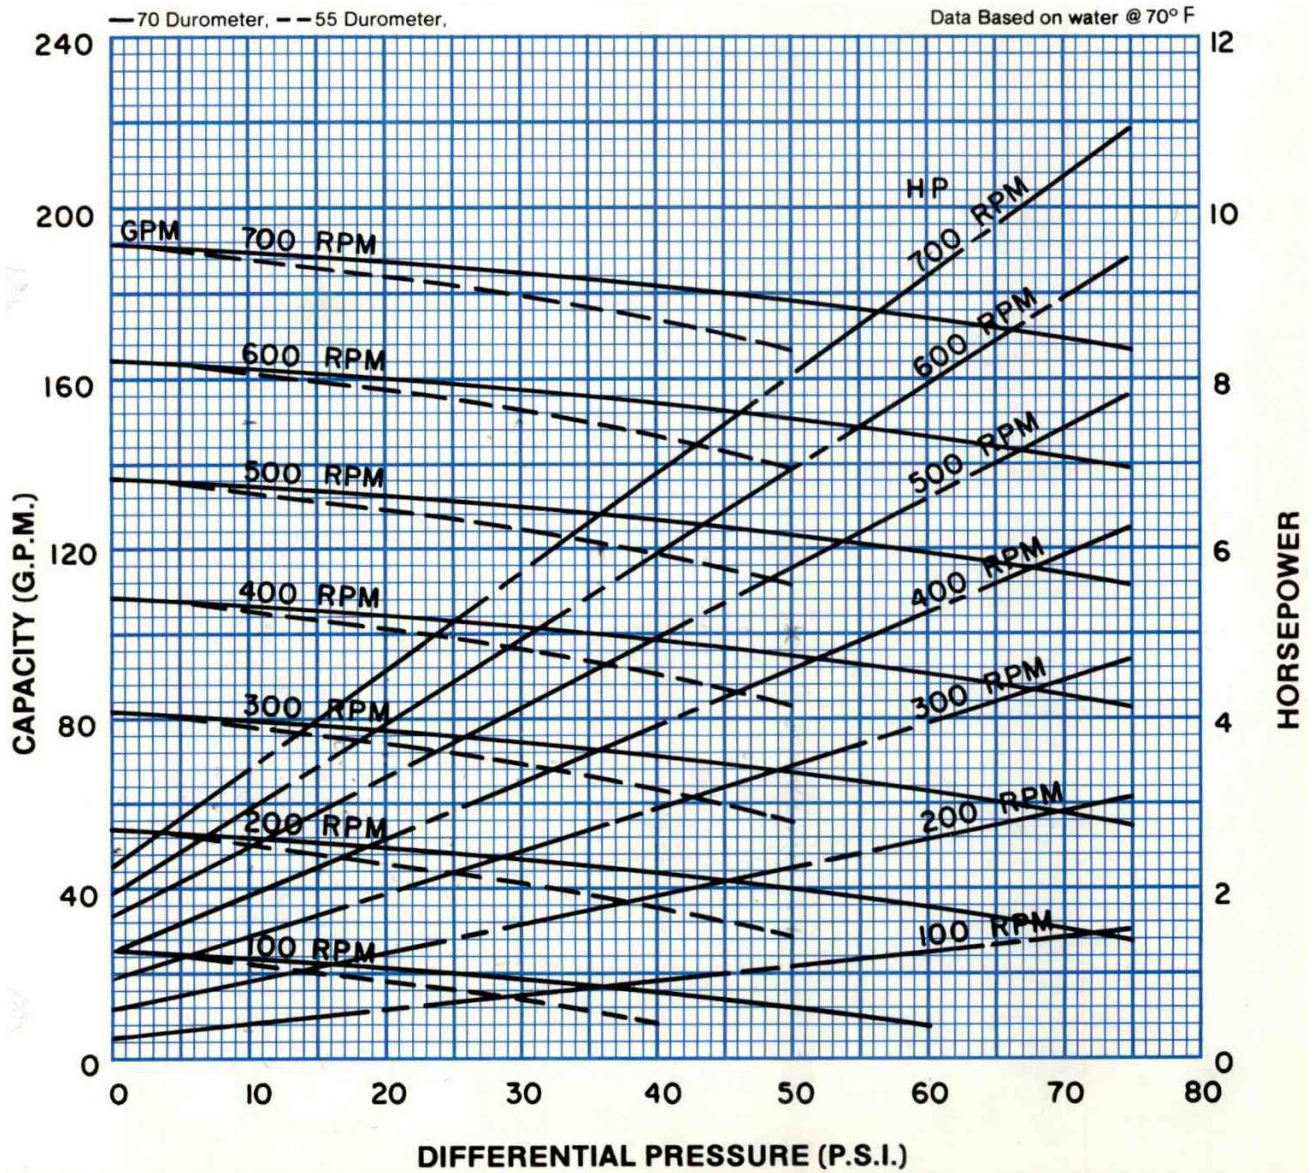

**PERFORMANCE DATA
MODEL: 1CJ10H**

RPM	100	200	300	400	500	600	700
NPSH REQ'D	1.1	2.1	3.2	4.7	7.4	9.9	12.6
MIN. HP	1	2	3	5	5	7 1/2	7 1/2

Continental Pump Company

29425 State Hwy B | Warrenton, Missouri 63383 | Tel: 636-456-6006 | Fax: 636-456-4337 | Email: sales@con-pump.com
www.continentalultrapumps.com