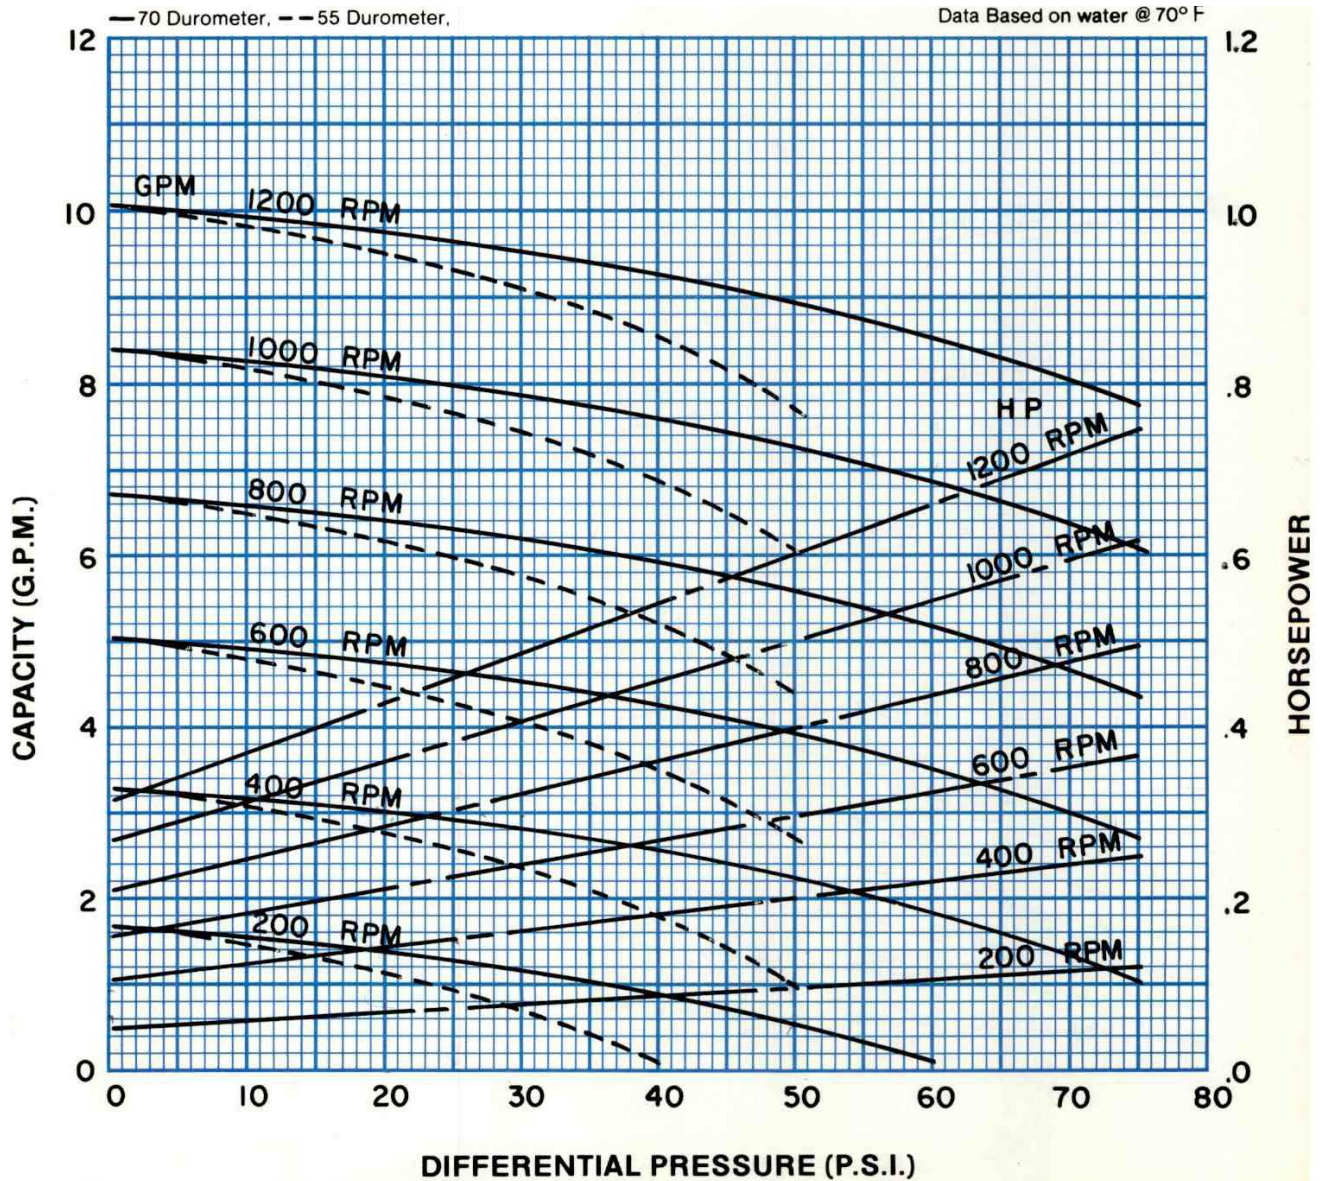

**PERFORMANCE DATA
MODEL: 1CJ3**

RPM	200	400	600	800	1,000	1,200
NPSH REQ'D	.6	1.3	2	2.6	3.2	3.9
MIN. HP	1/4	1/3	1/3	1/2	3/4	3/4

Continental Pump Company

29425 State Hwy B | Warrenton, Missouri 63383 | Tel: 636-456-6006 | Fax: 636-456-4337 | Email: sales@con-pump.com
www.continentalultrapumps.com