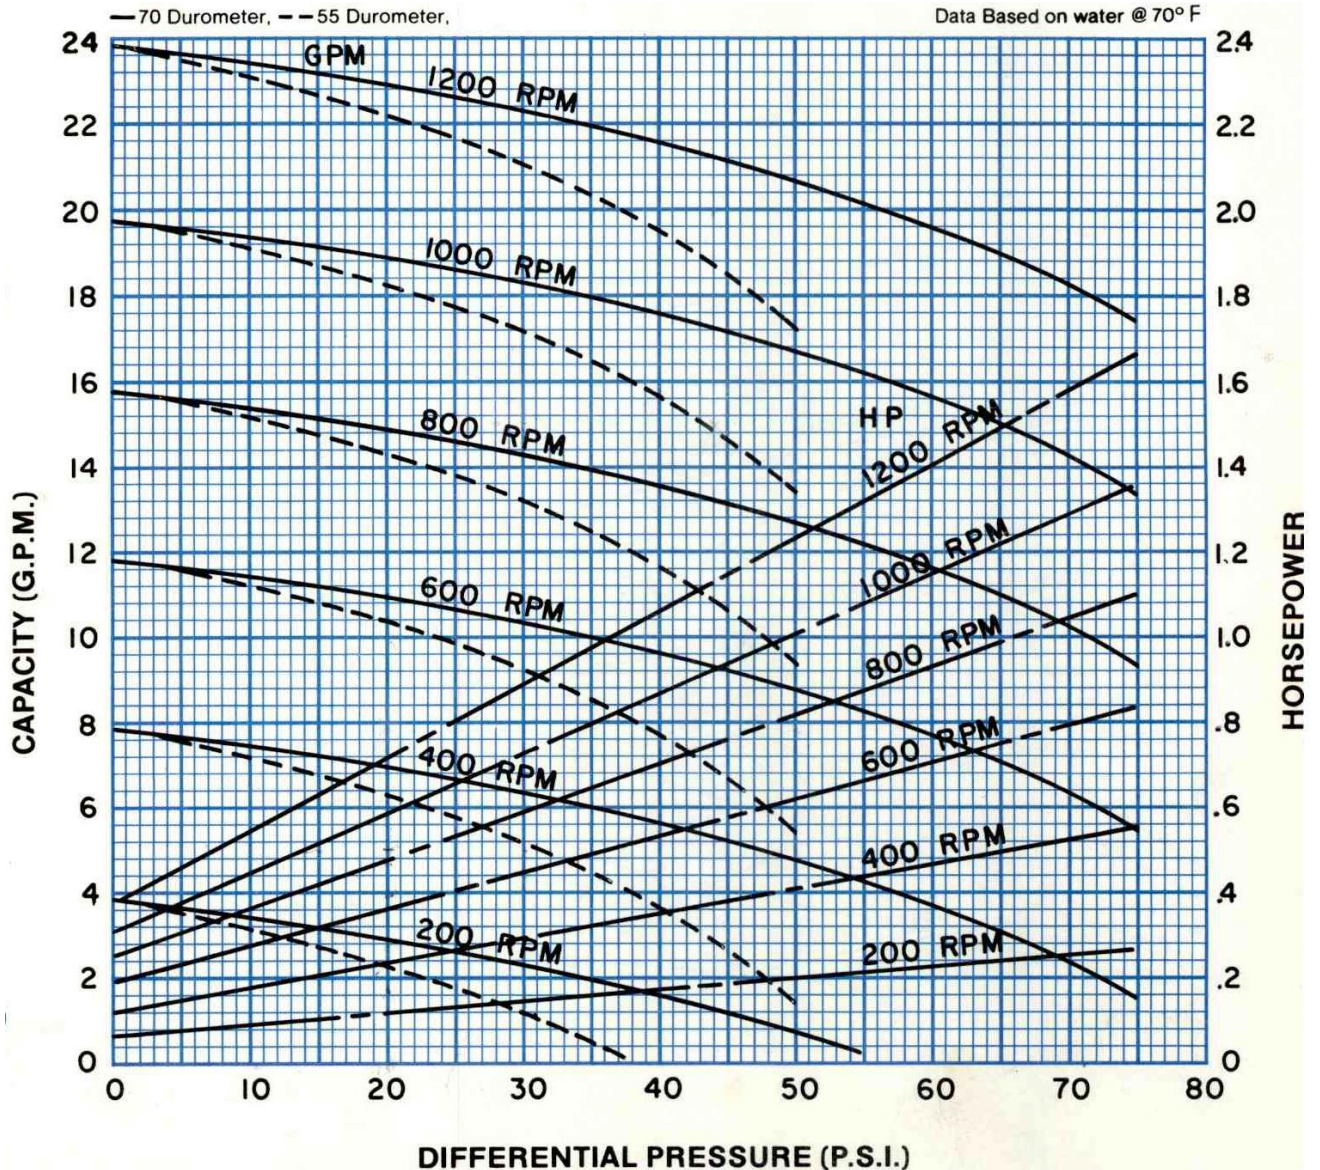

**PERFORMANCE DATA  
MODEL: 1CJ4**

RPM	200	400	600	800	1,000	1,200
NPSH REQ'D	.9	1.7	2.6	3.4	4.8	6.7
MIN. HP	1/3	1/2	1/2	3/4	1	1

**Continental Pump Company**

29425 State Hwy B | Warrenton, Missouri 63383 | Tel: 636-456-6006 | Fax: 636-456-4337 | Email: sales@con-pump.com  
www.continentalultrapumps.com