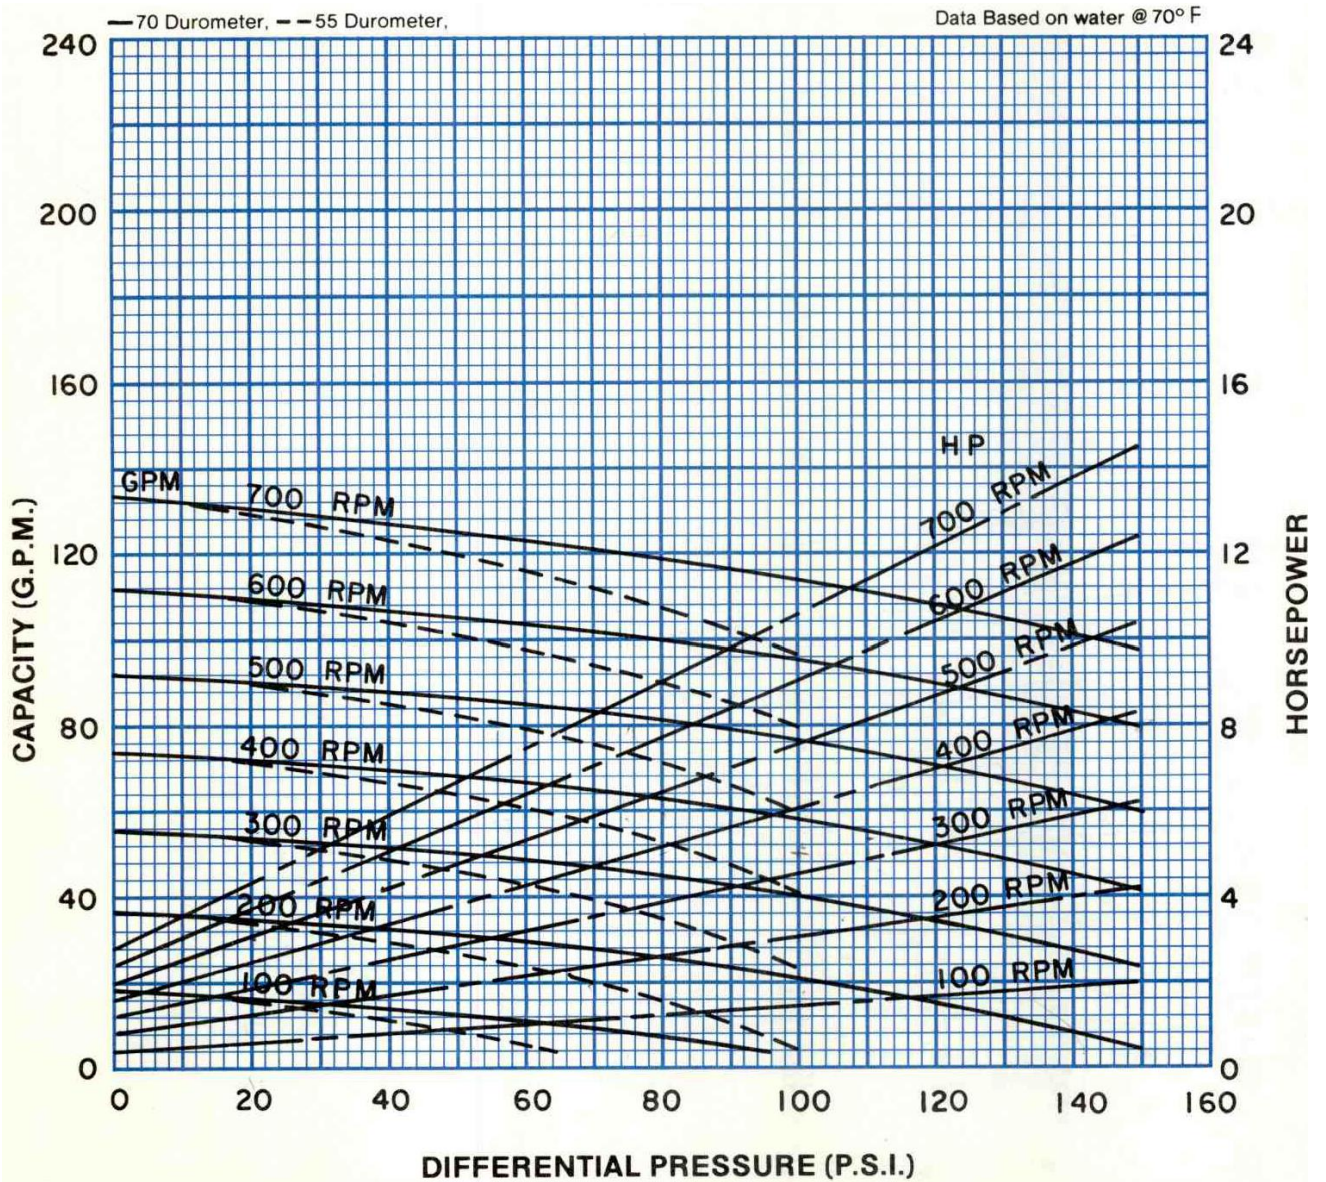

**PERFORMANCE
DATA MODEL: 2CJ10**

RPM	100	200	300	400	500	600	700
NPSH REQ'D	.9	1.7	2.6	3.5	4.9	6.9	9.1
MIN. HP	1 1/2	2	3	5	7 1/2	7 1/2	10

Continental Pump Company

29425 State Hwy B | Warrenton, Missouri 63383 | Tel: 636-456-6006 | Fax: 636-456-4337 | Email: sales@con-pump.com
www.continentalultrapumps.com