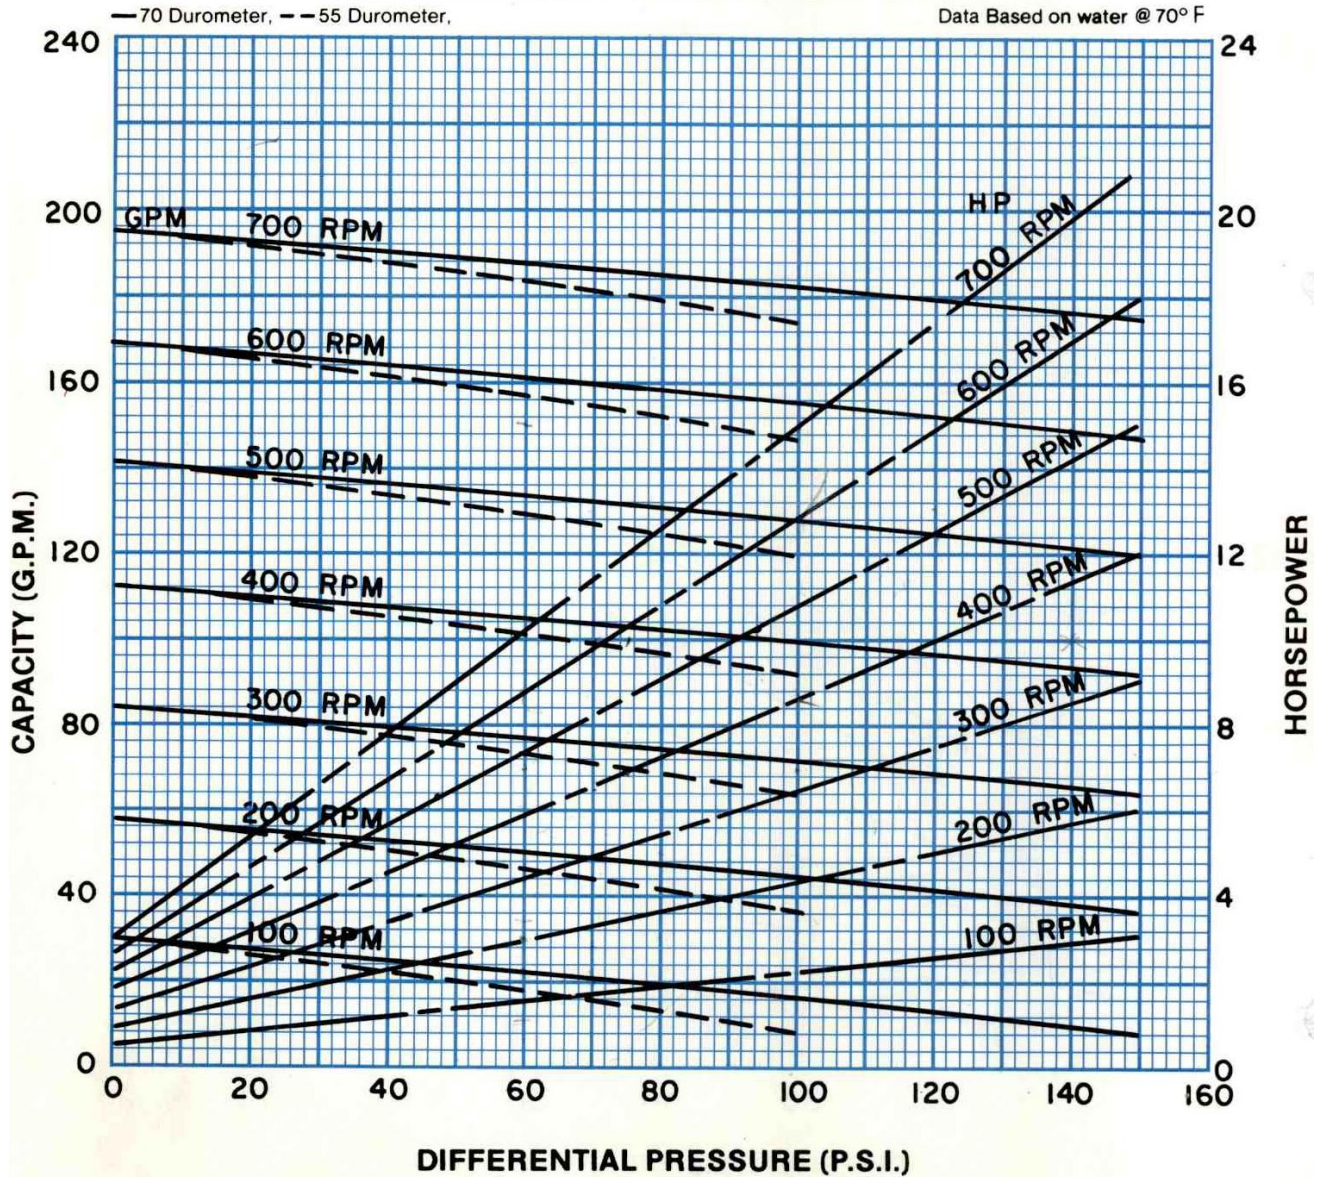

**PERFORMANCE DATA
MODEL: 2CJ10H**

RPM	100	200	300	400	500	600	700
NPSH REQ'D	1.1	2.1	3.2	4.7	7.4	9.9	12.6
MIN. HP	2	5	5	7 1/2	10	10	15

Continental Pump Company

29425 State Hwy B | Warrenton, Missouri 63383 | Tel: 636-456-6006 | Fax: 636-456-4337 | Email: sales@con-pump.com
www.continentalultrapumps.com