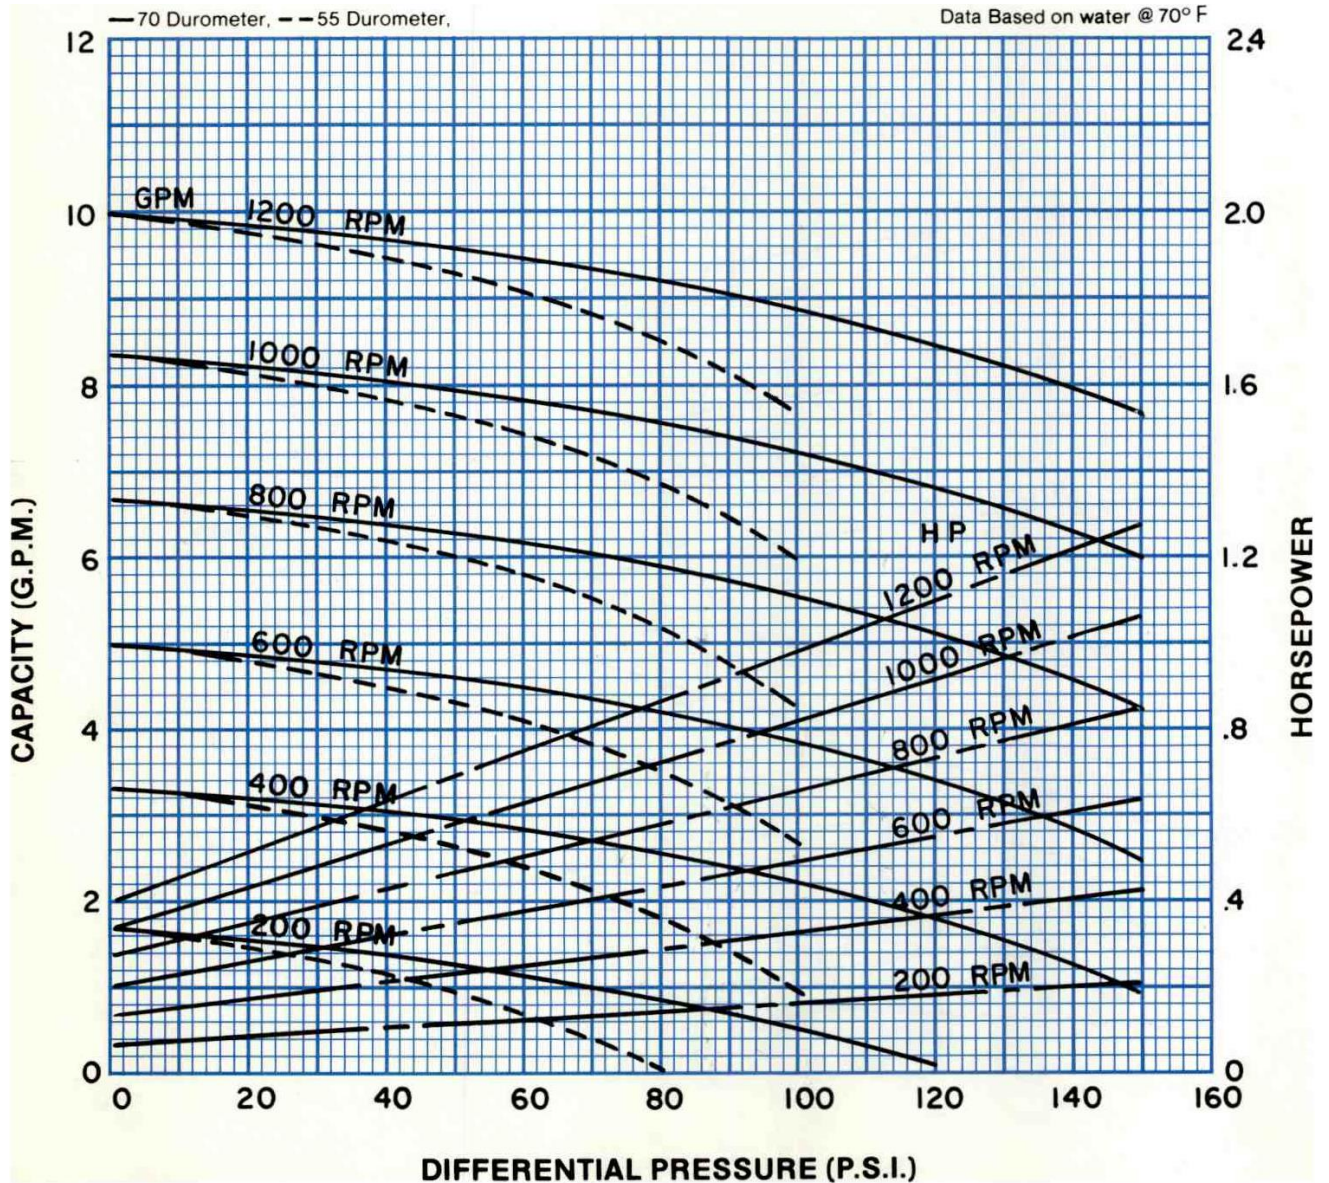

**PERFORMANCE DATA
MODEL: 2CJ3**

RPM	200	400	600	800	1,000	1,200
NPSH REQ'D	.6	1.3	2	2.6	3.2	3.9
MIN. HP	1/4	1/3	1/2	3/4	1	1

Continental Pump Company

29425 State Hwy B | Warrenton, Missouri 63383 | Tel: 636-456-6006 | Fax: 636-456-4337 | Email: sales@con-pump.com
www.continentalultrapumps.com