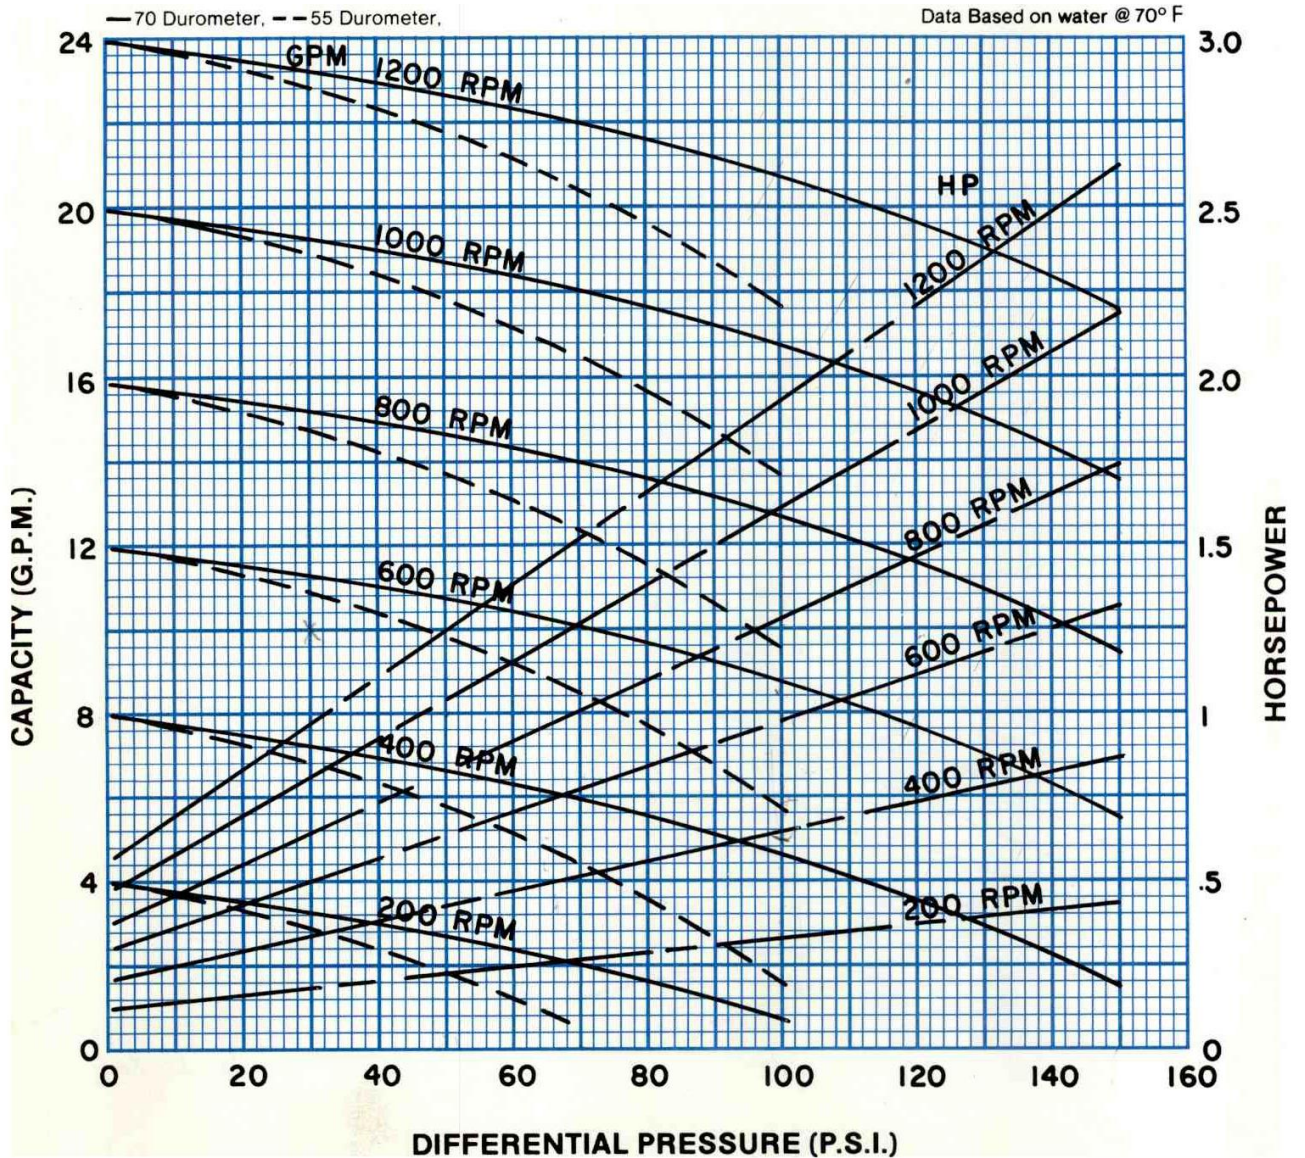

**PERFORMANCE DATA  
MODEL: 2CJ4**

RPM	200	400	600	800	1,000	1,200
NPSH REQ'D	.9	1.7	2.6	3.4	4.8	6.7
MIN. HP	1/3	1/2	3/4	1	1 1/2	1 1/2

**Continental Pump Company**

29425 State Hwy B | Warrenton, Missouri 63383 | Tel: 636-456-6006 | Fax: 636-456-4337 | Email: sales@con-pump.com  
www.continentalultrapumps.com