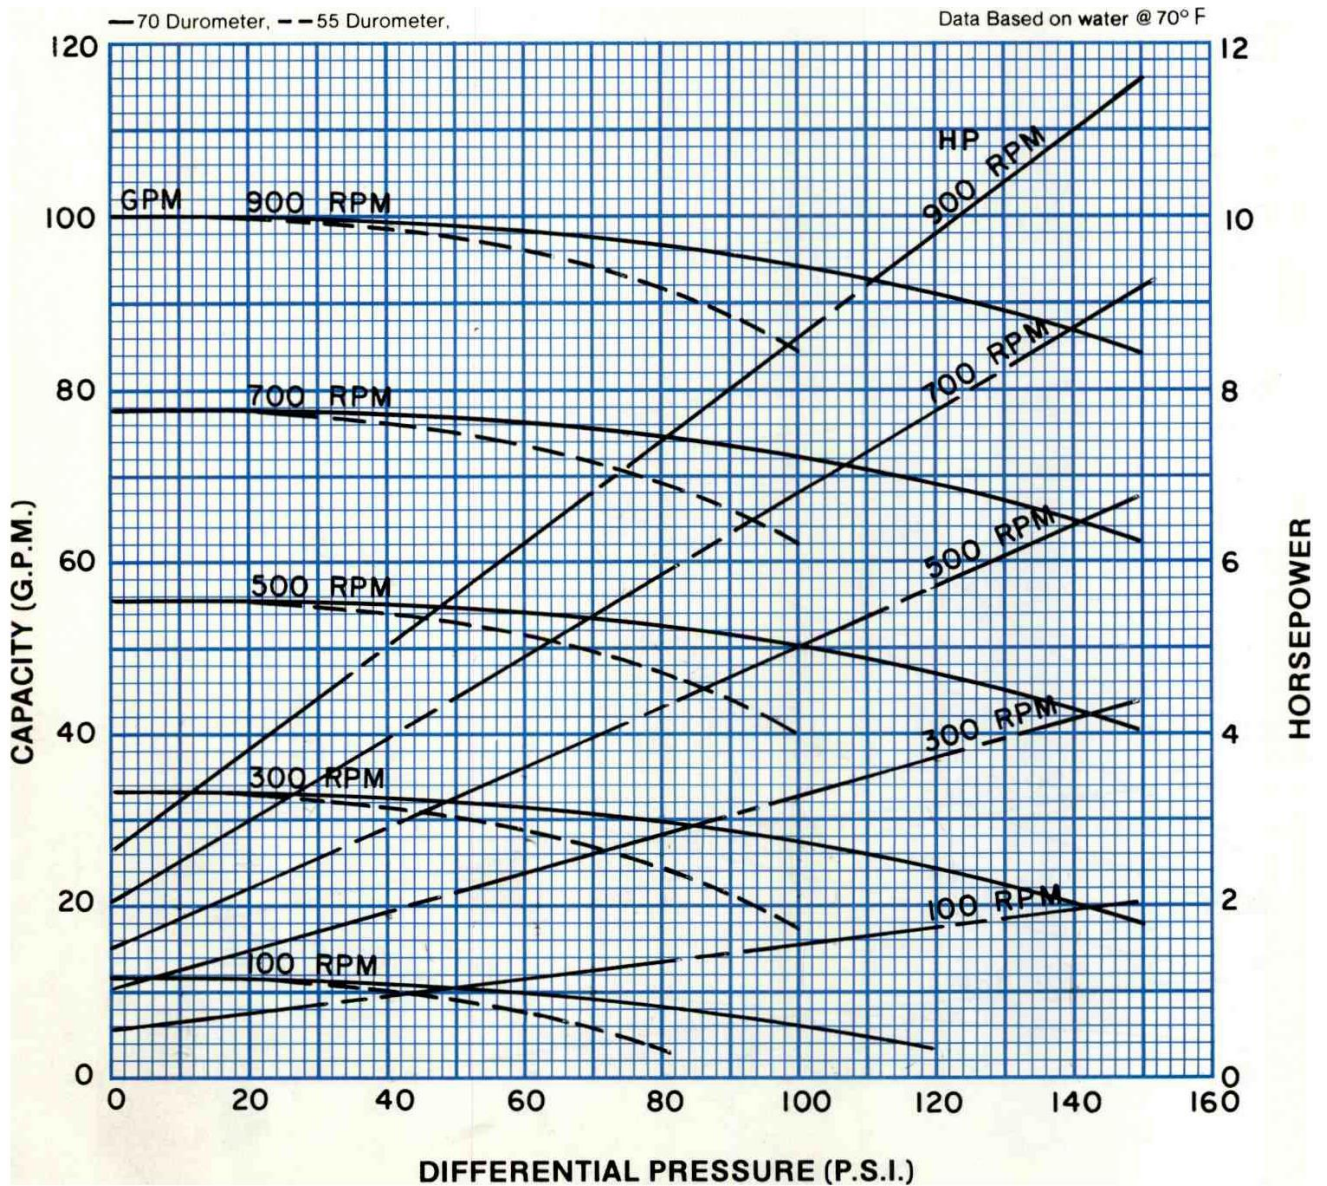

**PERFORMANCE DATA
MODEL: 2CJ8**

RPM	100	300	500	700	900
NPSH REQ'D	.8	2.2	3.7	6.9	10.5
MIN. HP	1 1/2	3	5	7 1/2	7 1/2

Continental Pump Company

29425 State Hwy B | Warrenton, Missouri 63383 | Tel: 636-456-6006 | Fax: 636-456-4337 | Email: sales@con-pump.com
www.continentalultrapumps.com