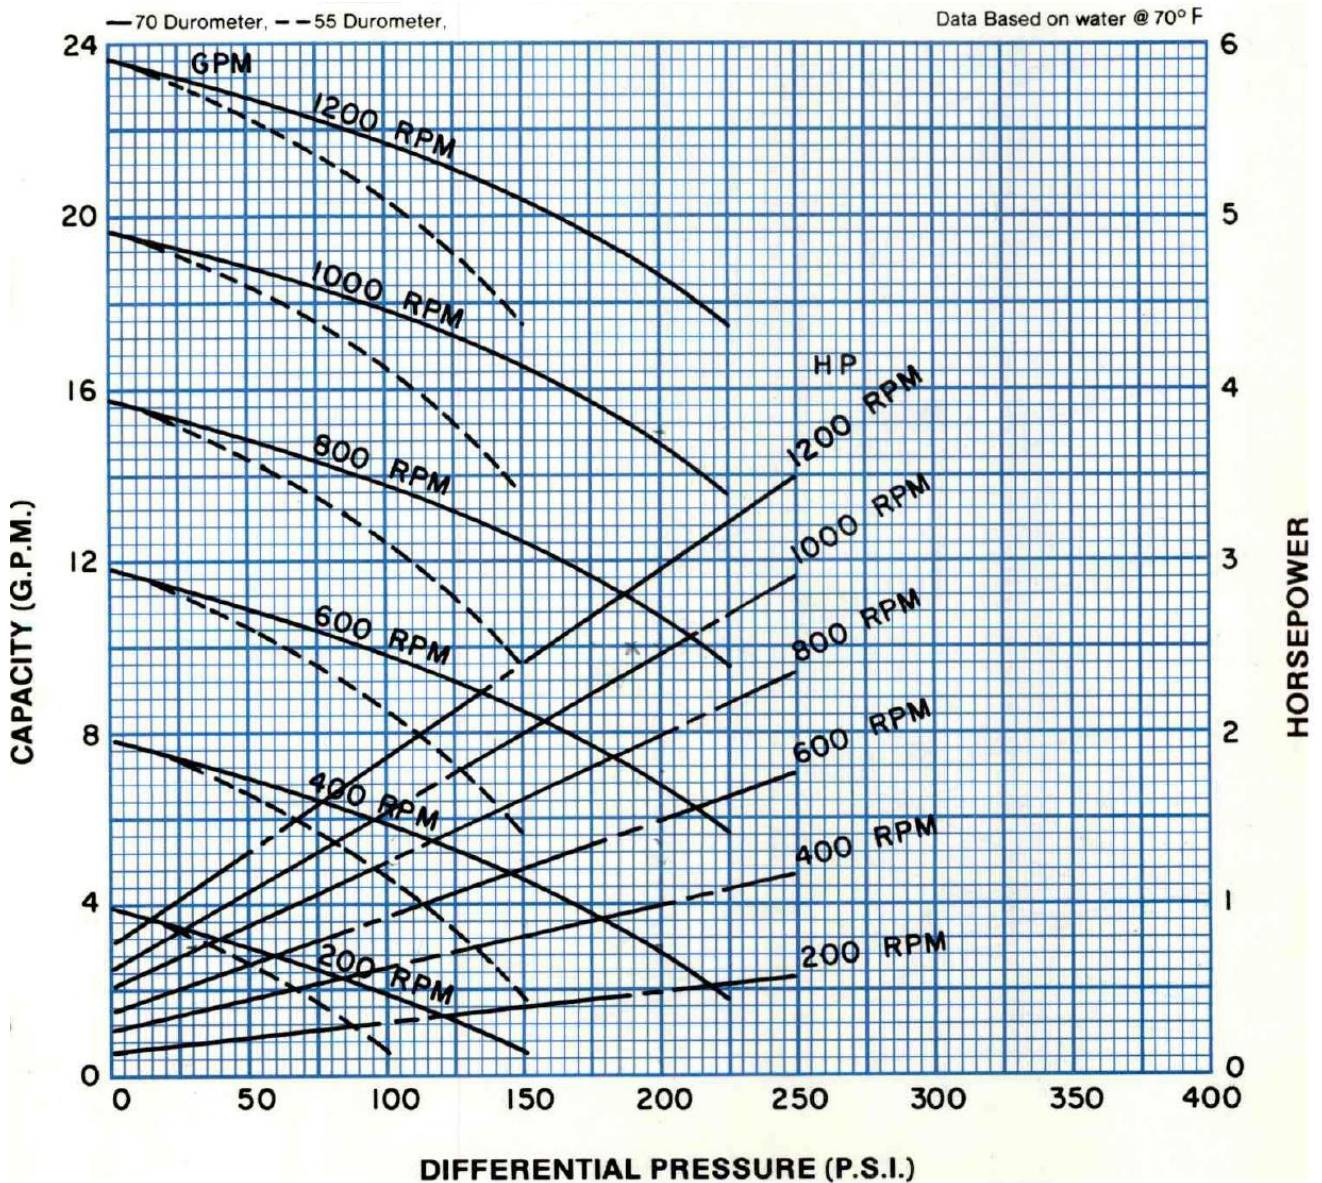

**PERFORMANCE DATA  
MODEL: 3CJ4**

RPM	200	400	600	800	1,000	1,200
NPSH REQ'D	.9	1.7	2.6	3.4	4.8	6.7
MIN. HP	1/2	3/4	1	1 1/2	2	2

**Continental Pump Company**

29425 State Hwy B | Warrenton, Missouri 63383 | Tel: 636-456-6006 | Fax: 636-456-4337 | Email: sales@con-pump.com  
www.continentalultrapumps.com